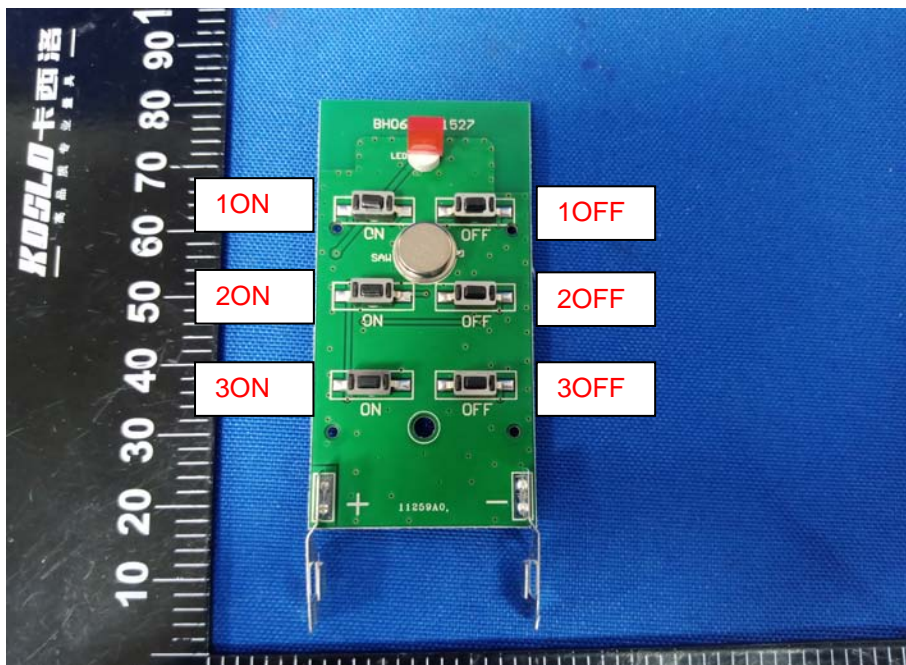

Internal Photos

433.92MHz TX Antenna