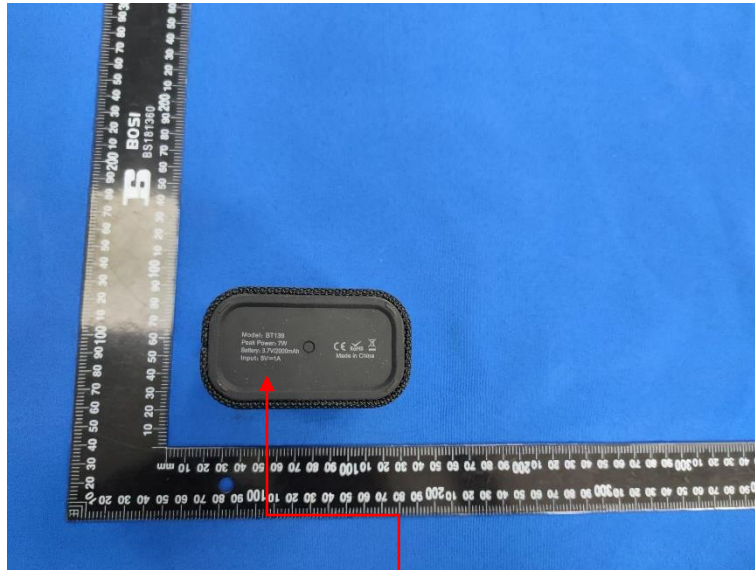

FCC ID Label Information

Label location:

Bluetooth Speaker

Model: BT139

FCC ID : Q8W-BT139