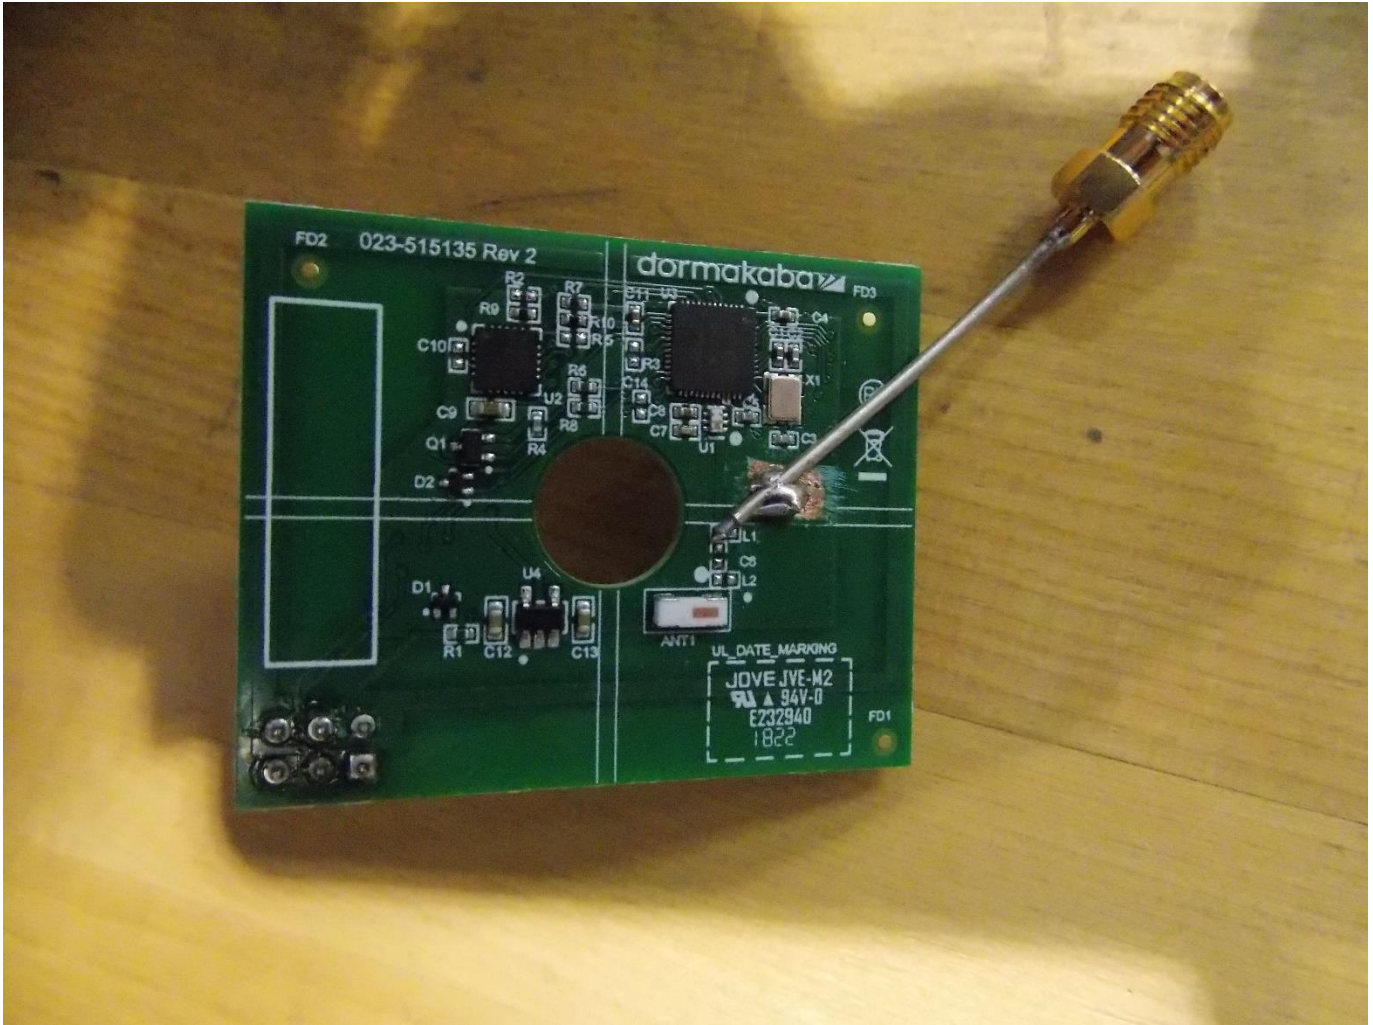

# Internal photos

**359008-2RADWL**

Date of issue: [Click here to enter a date.](#)

Applicant:

**dormakaba Canada Inc.**

Product name:

**79 Series**

Model:

**RT Plus**

FCC ID:

**Q8SRTPLUS**

ISED Registration number:

**4652A-RTPLUS**

## Section 1. Internal photos

---

### 1.1 PCB Top general view

---

1.2 PCB bottom view