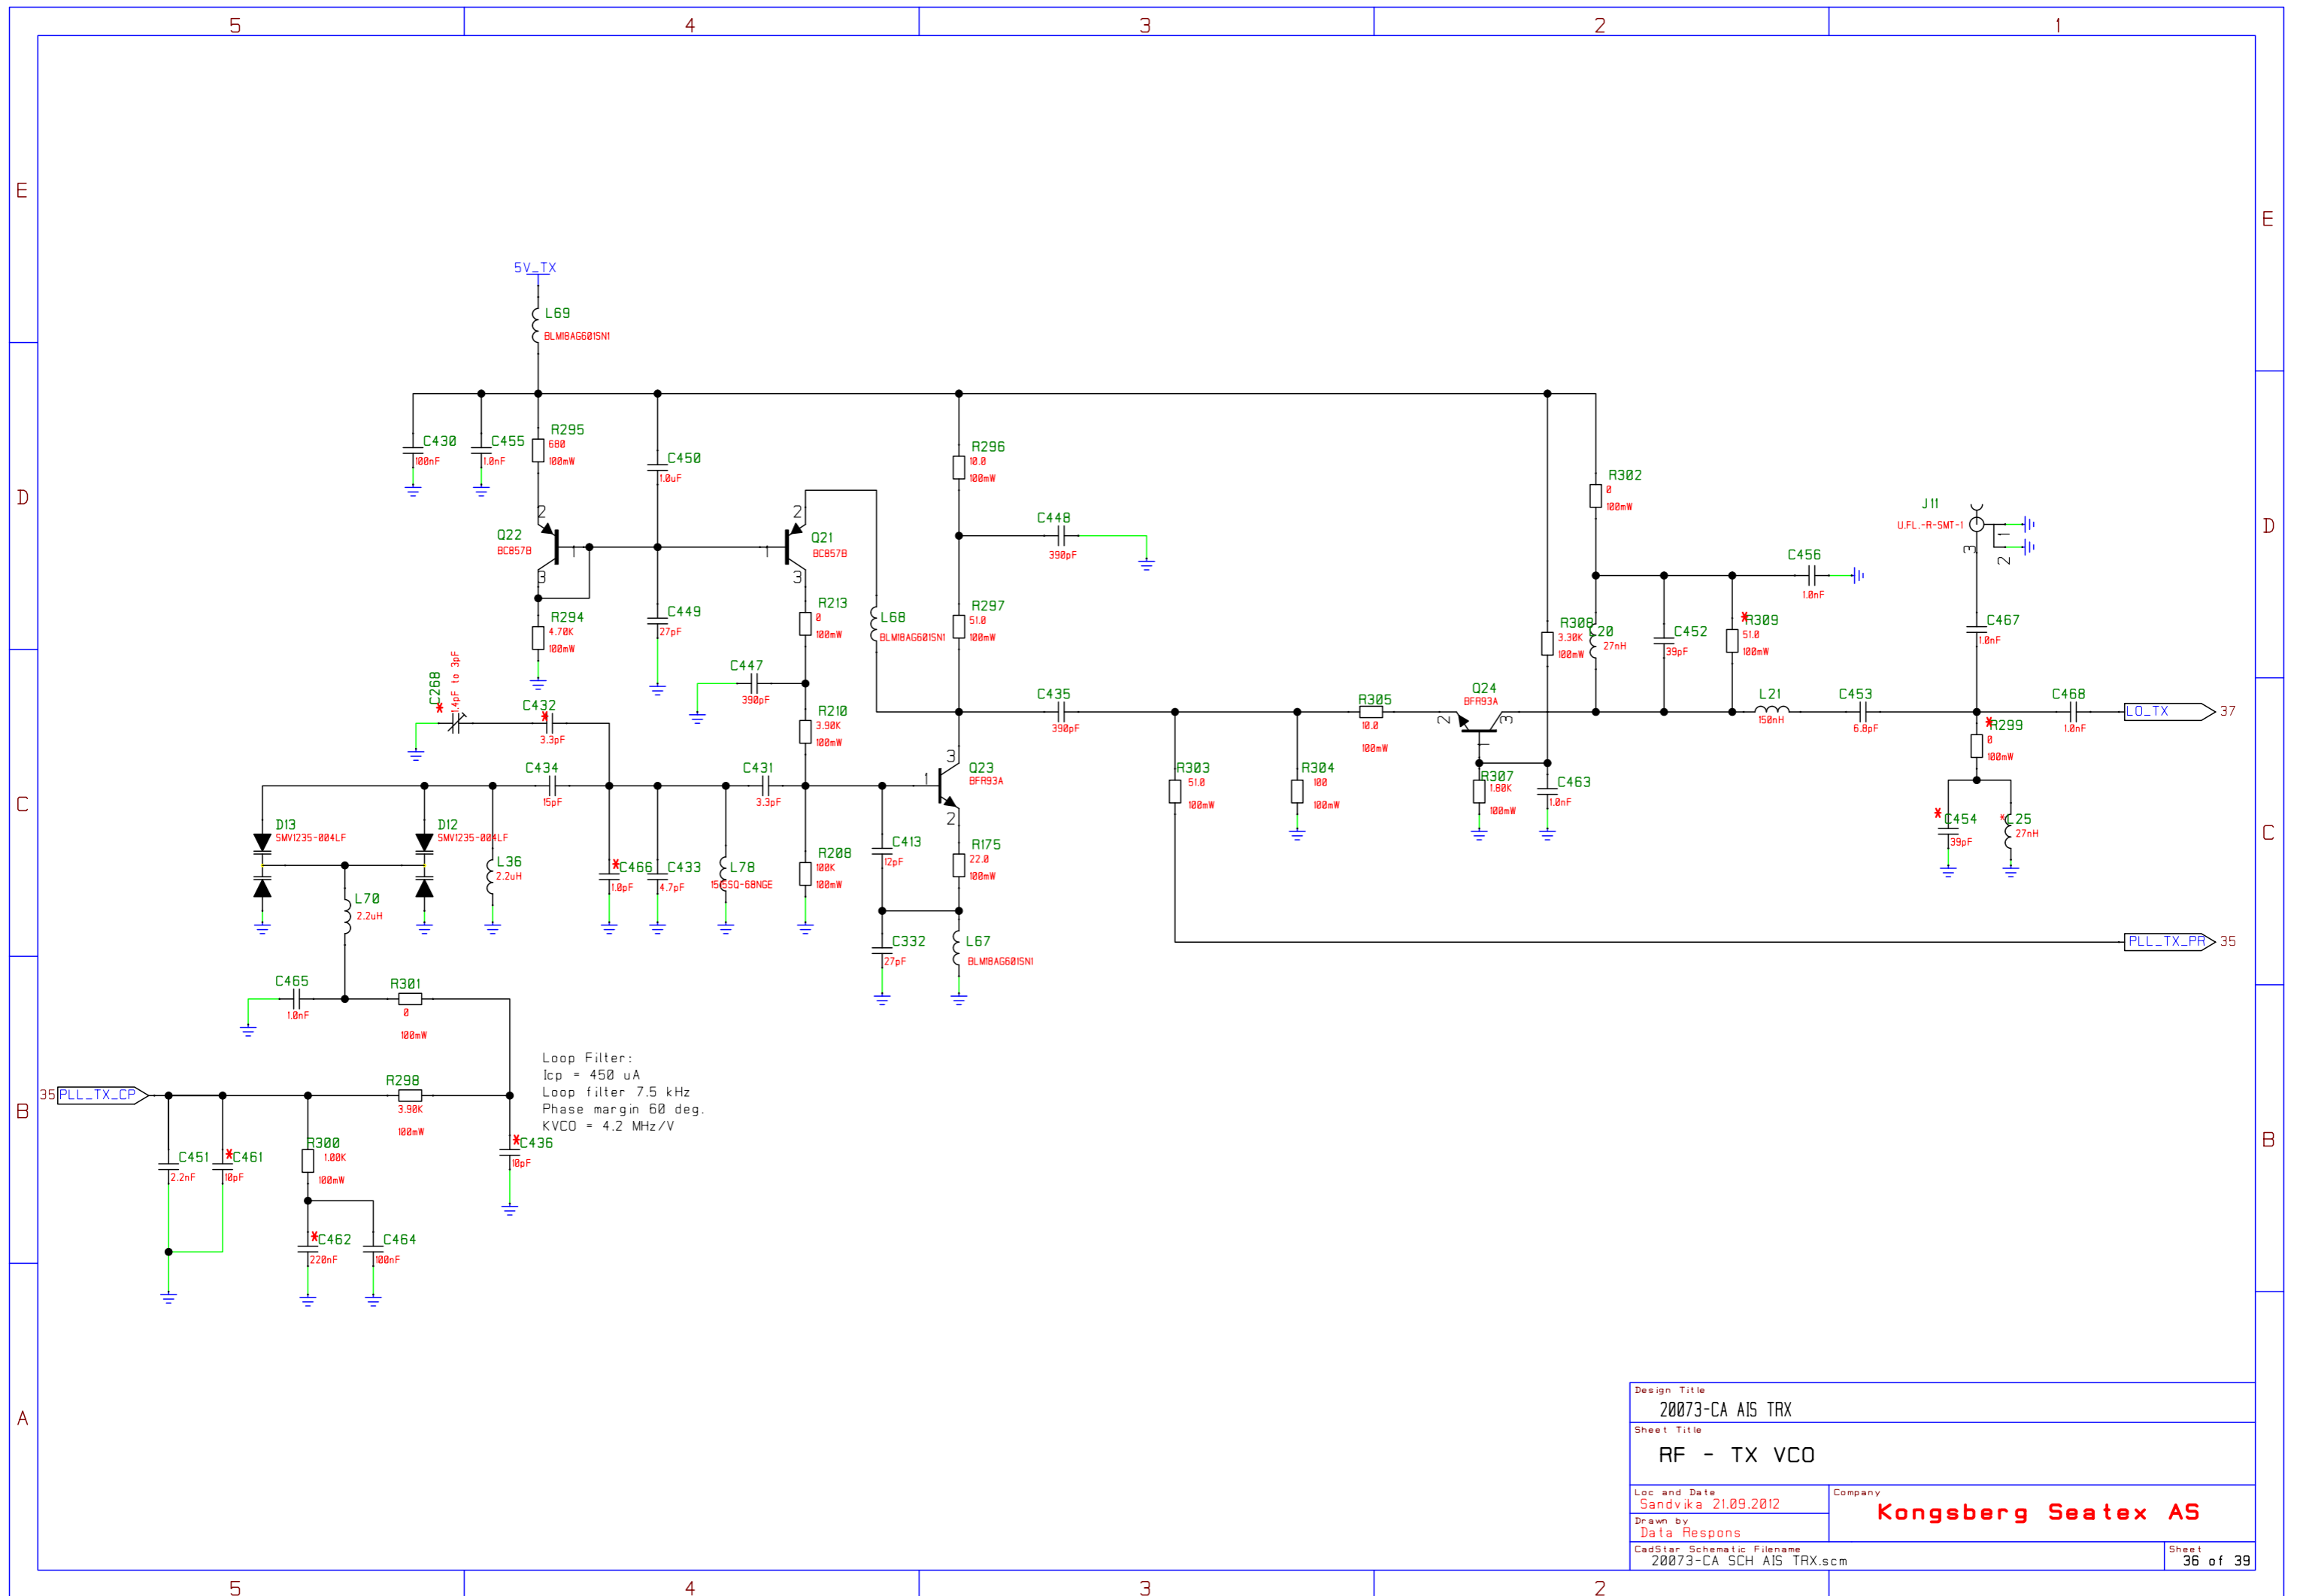

Design Title	
20073-CA AIS TRX	
Sheet Title	
RF - RX3 VCO	
Loc and Date	Company
Sandvika 21.09.2012	Kongsberg Seatex AS
Drawn by	
Data Respons	
CadStar Schematic Filename	Sheet
20073-CA SCH AIS TRX.scm	31 of 39

Design Title		20073-CA AIS TRX	
Sheet Title		RF - RX3 PLL	
Loc and Date	Sandvika 21.09.2012	Company	Kongsberg Seatex AS
Drawn by	Data Respons		
CadStar Schematic Filename			Sheet
20073-CA SCH AIS TRX.scm			32 of 39

Design Title	
20073-CA AIS TRX	
Sheet Title	
RF - RX ADC	
Loc and Date	Company
Sandvika 21.09.2012	Kongsberg Seatex AS
Drawn by	
Data Respons	
CadStar Schematic Filename	Sheet
20073-CA SCH AIS TRX.scm	33 of 39

Design Title		20073-CA AIS TRX	
Sheet Title		RF - TX PLL	
Loc and Date	Sandvika 21.09.2012	Company	Kongsberg Seatex AS
Drawn by	Data Respons		
CadStar Schematic Filename			Sheet
20073-CA SCH AIS TRX.scm			35 of 39