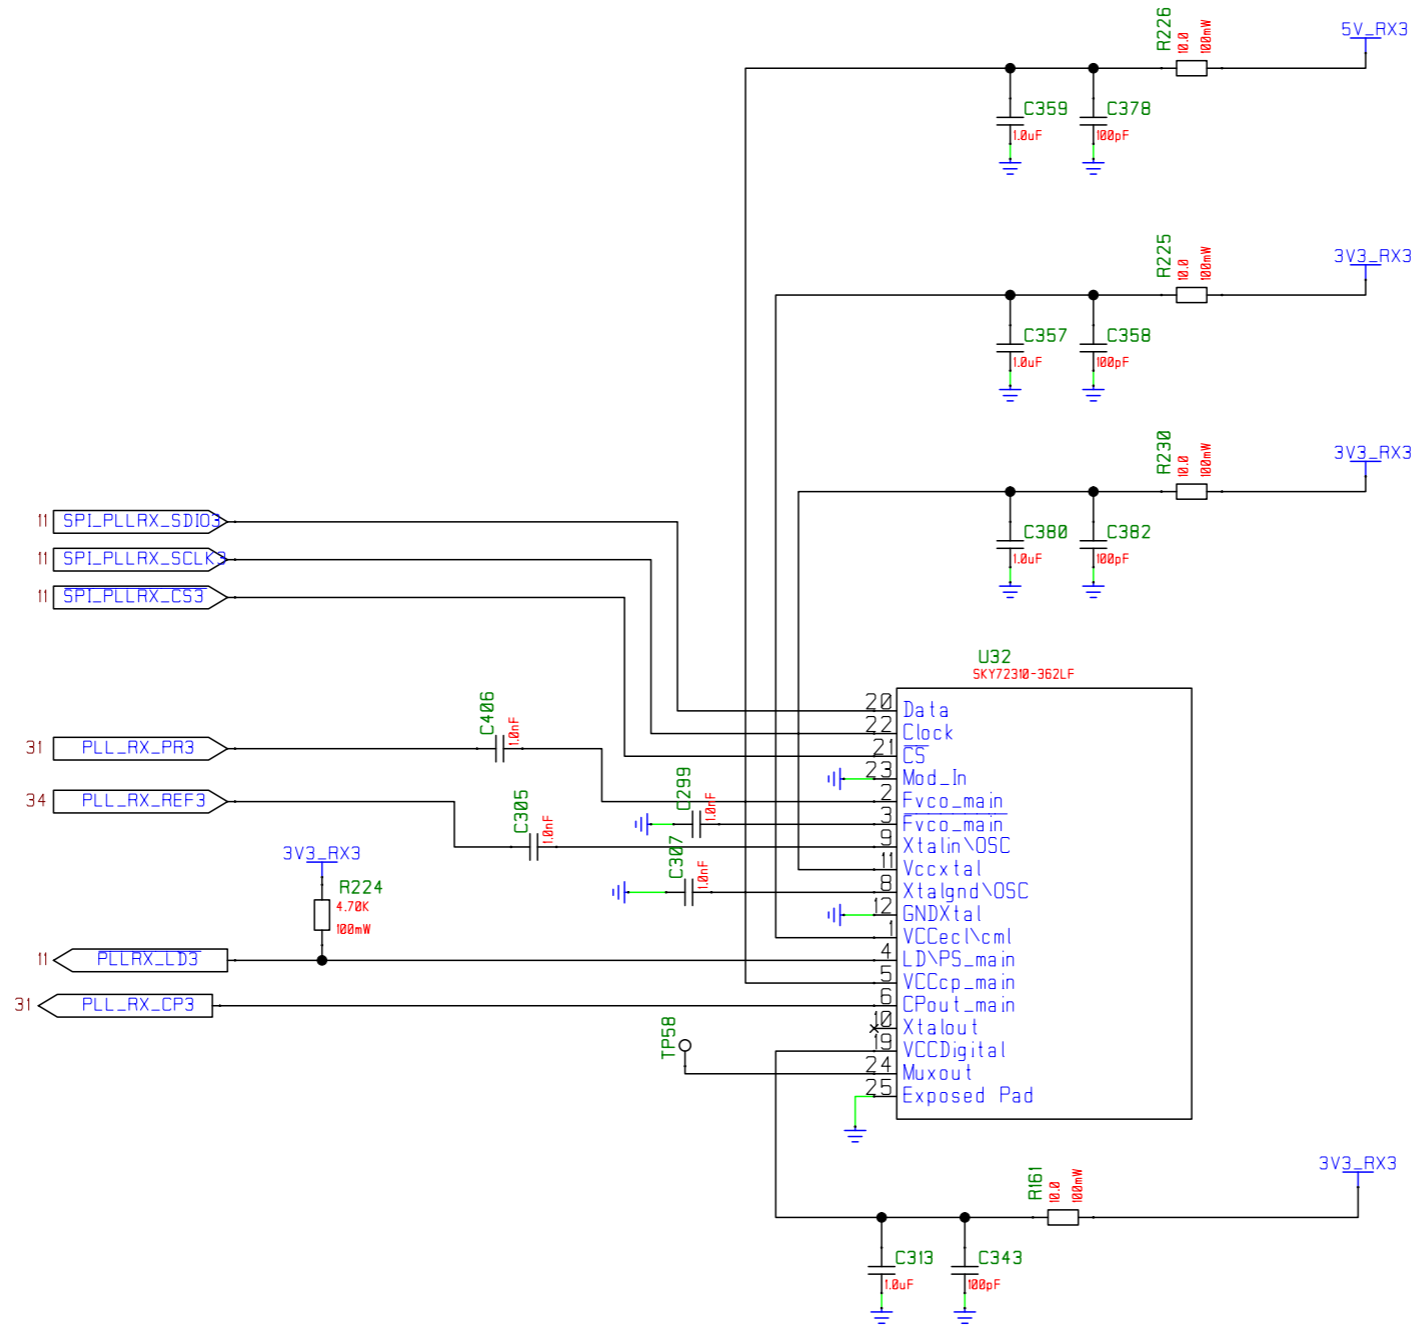

Design Title	
20073-CA AIS TRX	
Sheet Title	
RF - RX3 VCO	
Loc and Date	Company
Sandvika 21.09.2012	Kongsberg Seatex AS
Drawn by	
Data Respons	
CadStar Schematic Filename	Sheet
20073-CA SCH AIS TRX.scm	31 of 39

Design Title		20073-CA AIS TRX	
Sheet Title		RF - RX3 PLL	
Loc and Date	Sandvika 21.09.2012	Company	Kongsberg Seatex AS
Drawn by	Data Respons		
CadStar Schematic Filename			Sheet
20073-CA SCH AIS TRX.scm			32 of 39

Design Title	
20073-CA AIS TRX	
Sheet Title	
RF - RX ADC	
Loc and Date	Company
Sandvika 21.09.2012	Kongsberg Seatex AS
Drawn by	
Data Respons	
CadStar Schematic Filename	Sheet
20073-CA SCH AIS TRX.scm	33 of 39

Design Title		20073-CA AIS TRX	
Sheet Title		RF - TX PLL	
Loc and Date	Sandvika 21.09.2012	Company	Kongsberg Seatex AS
Drawn by	Data Respons		
CadStar Schematic Filename			Sheet
20073-CA SCH AIS TRX.scm			35 of 39