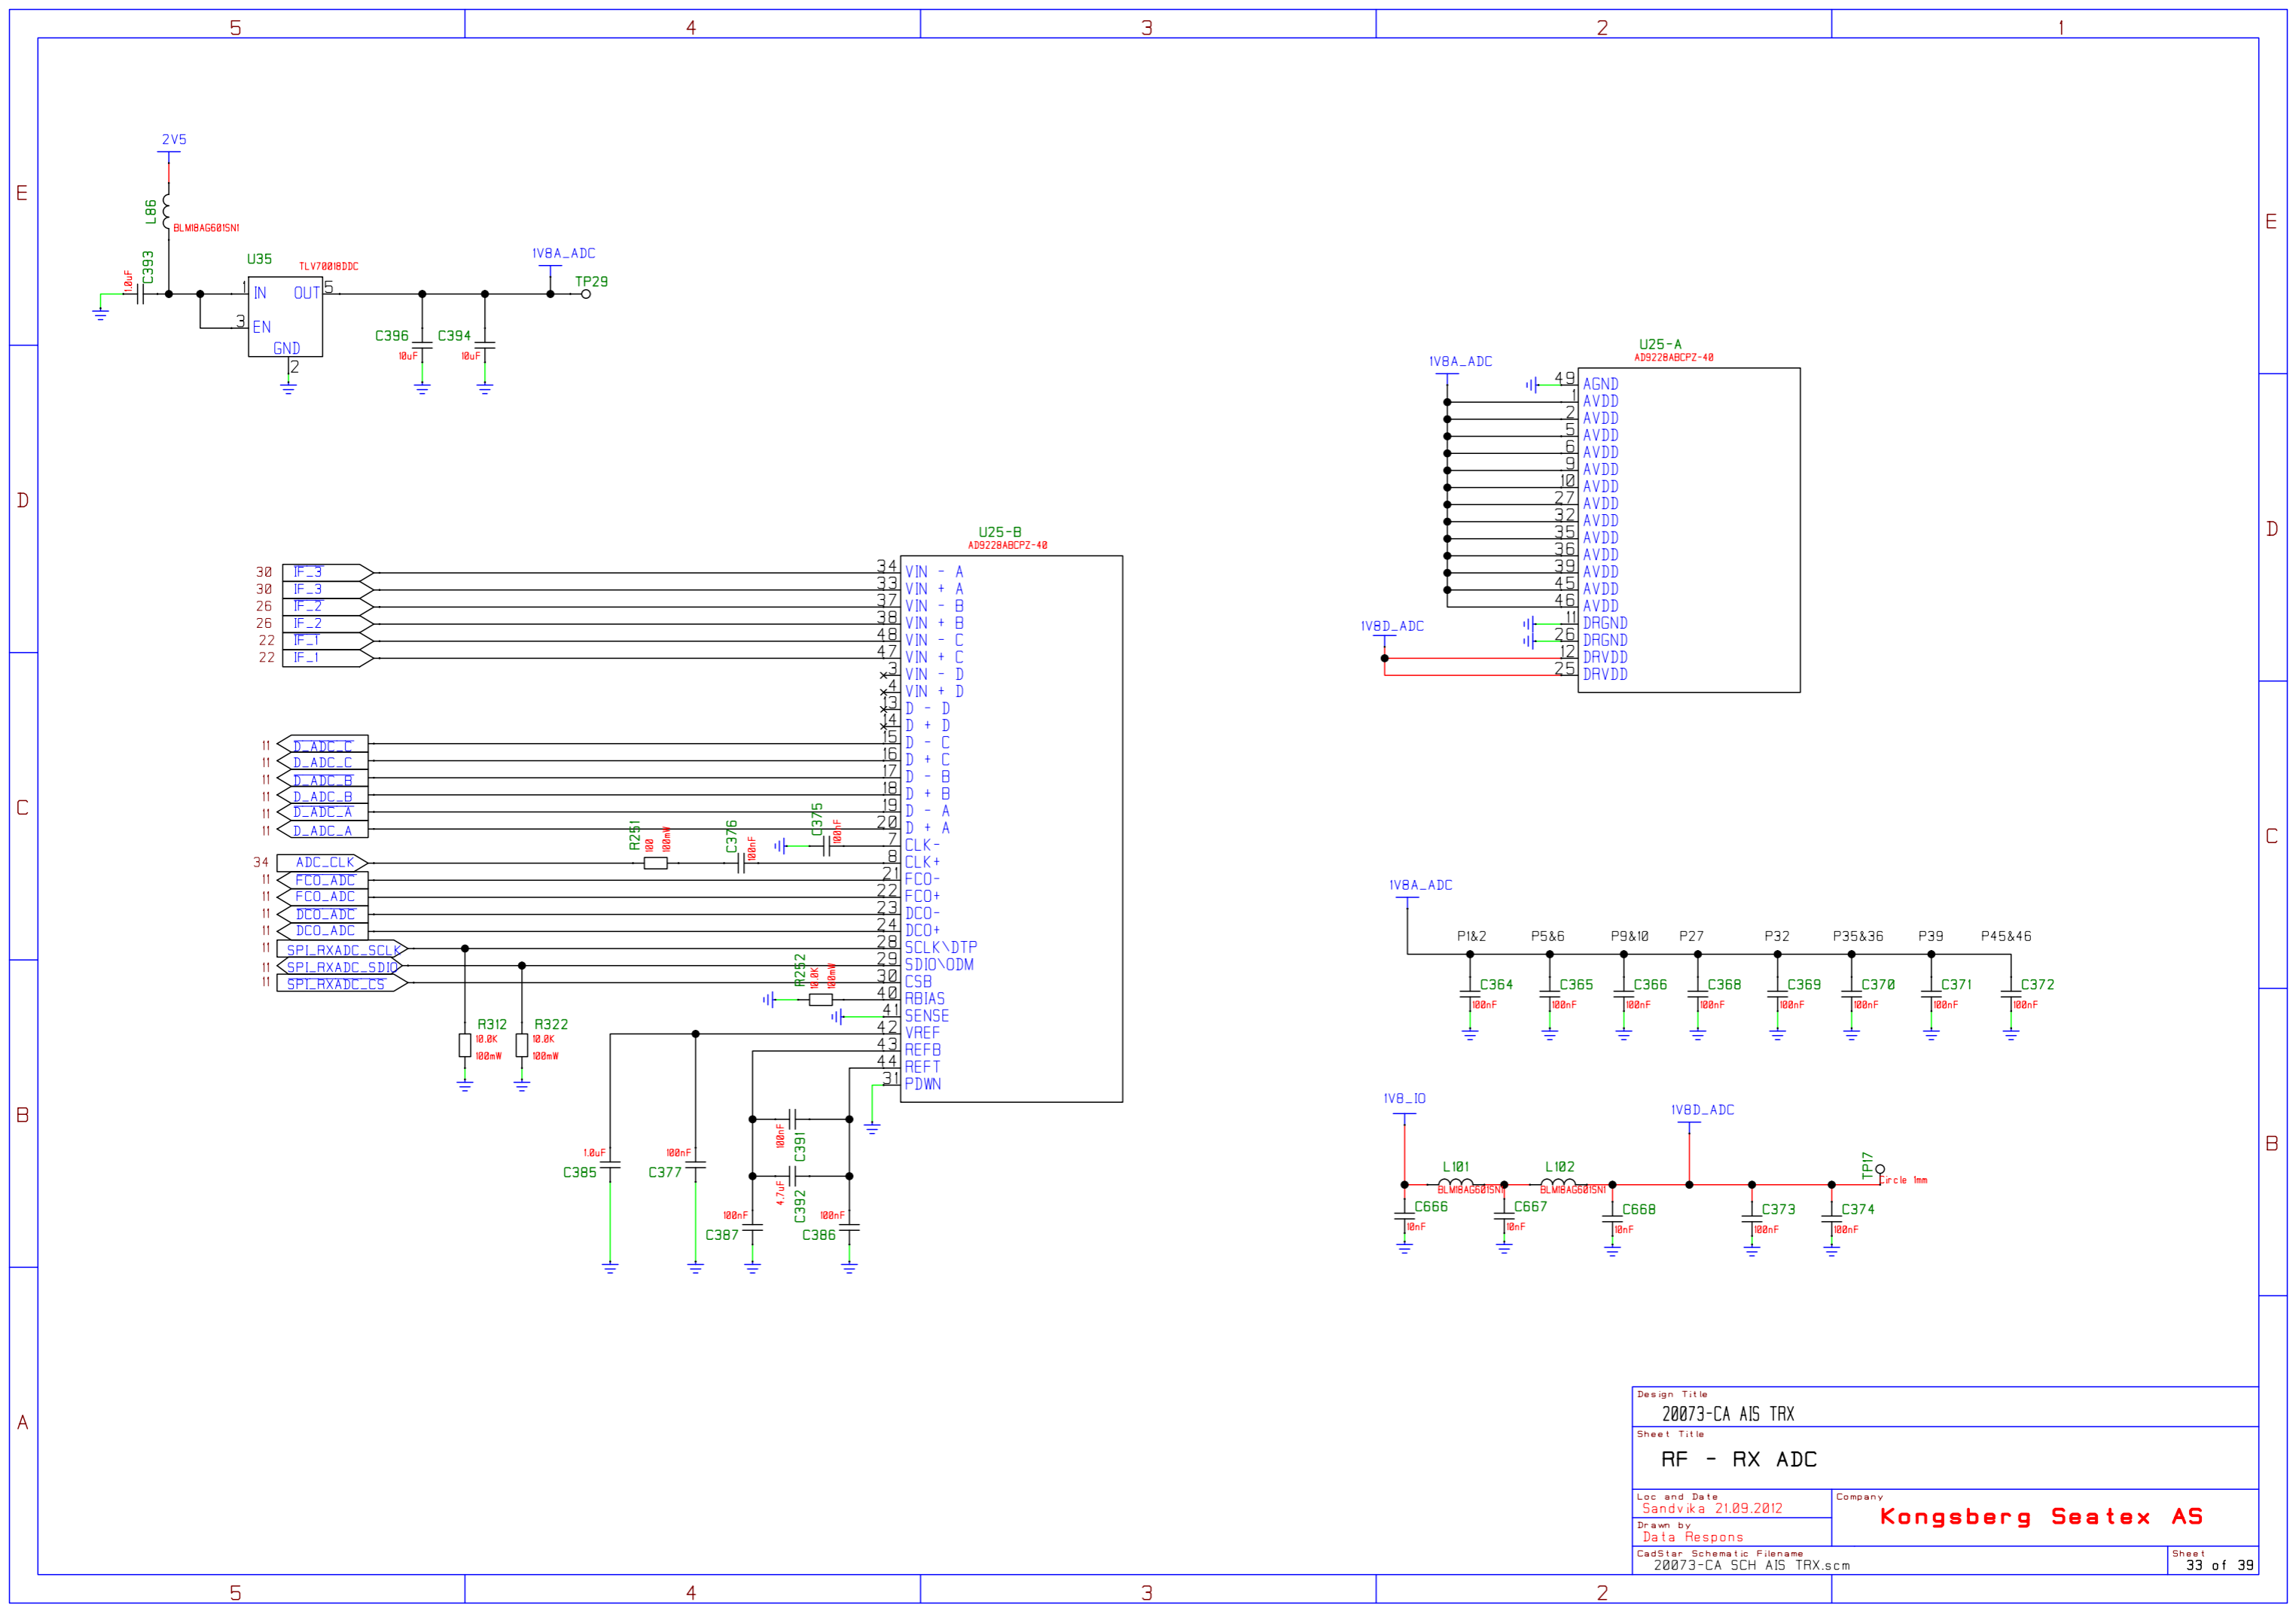

Design Title	
20073-CA AIS TRX	
Sheet Title	
RF - RX3 VCO	
Loc and Date	Company
Sandvika 21.09.2012	Kongsberg Seatex AS
Drawn by	
Data Respons	
CadStar Schematic Filename	Sheet
20073-CA SCH AIS TRX.scm	31 of 39

Design Title		20073-CA AIS TRX	
Sheet Title		RF - RX3 PLL	
Loc and Date	Sandvika 21.09.2012	Company	Kongsberg Seatex AS
Drawn by	Data Respons		
CadStar Schematic Filename			Sheet
20073-CA SCH AIS TRX.scm			32 of 39

Design Title	
20073-CA AIS TRX	
Sheet Title	
RF - RX ADC	
Loc and Date	Company
Sandvika 21.09.2012	Kongsberg Seatex AS
Drawn by	
Data Respons	
CadStar Schematic Filename	Sheet
20073-CA SCH AIS TRX.scm	33 of 39

Design Title	
20073-CA AIS TRX	
Sheet Title	
RF - REF CLK	
Loc and Date	Company
Sandvika 21.09.2012	Kongsberg Seatex AS
Drawn by	
Data Respons	
CadStar Schematic Filename	Sheet
20073-CA SCH AIS TRX.scm	34 of 39