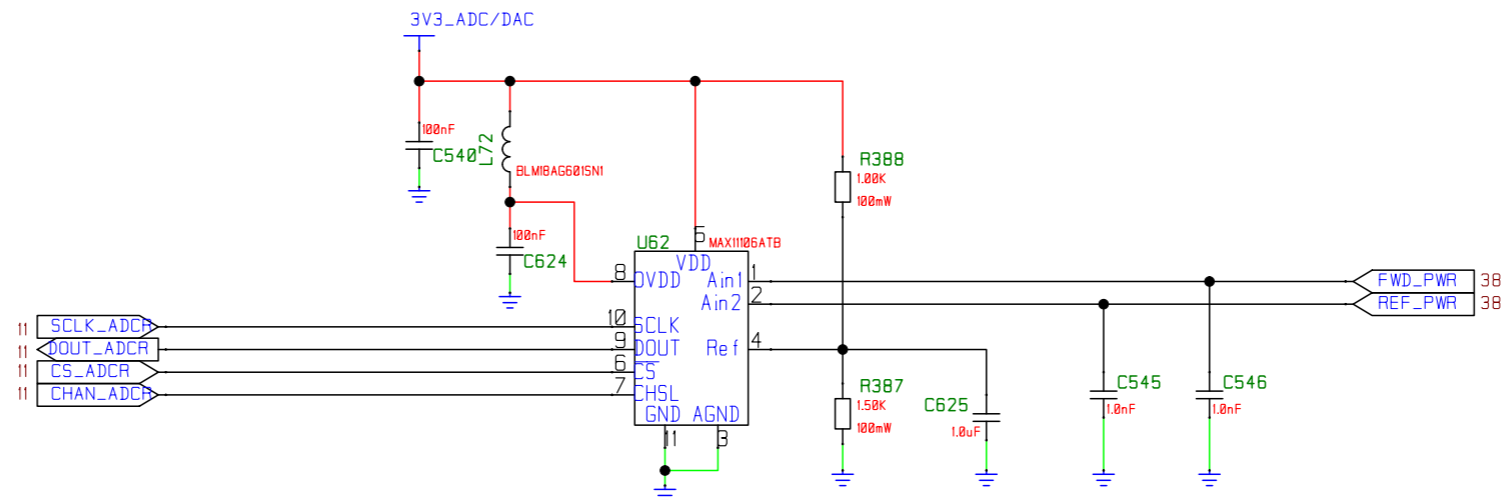

Design Title	
20073-CA AIS TRX	
Sheet Title	
RF - TX ADC & DAC	
Loc and Date	Company
Sandvika 21.09.2012	Kongsberg Seatex AS
Drawn by	
Data Respons	
CadStar Schematic Filename	Sheet
20073-CA SCH AIS TRX.scm	39 of 39