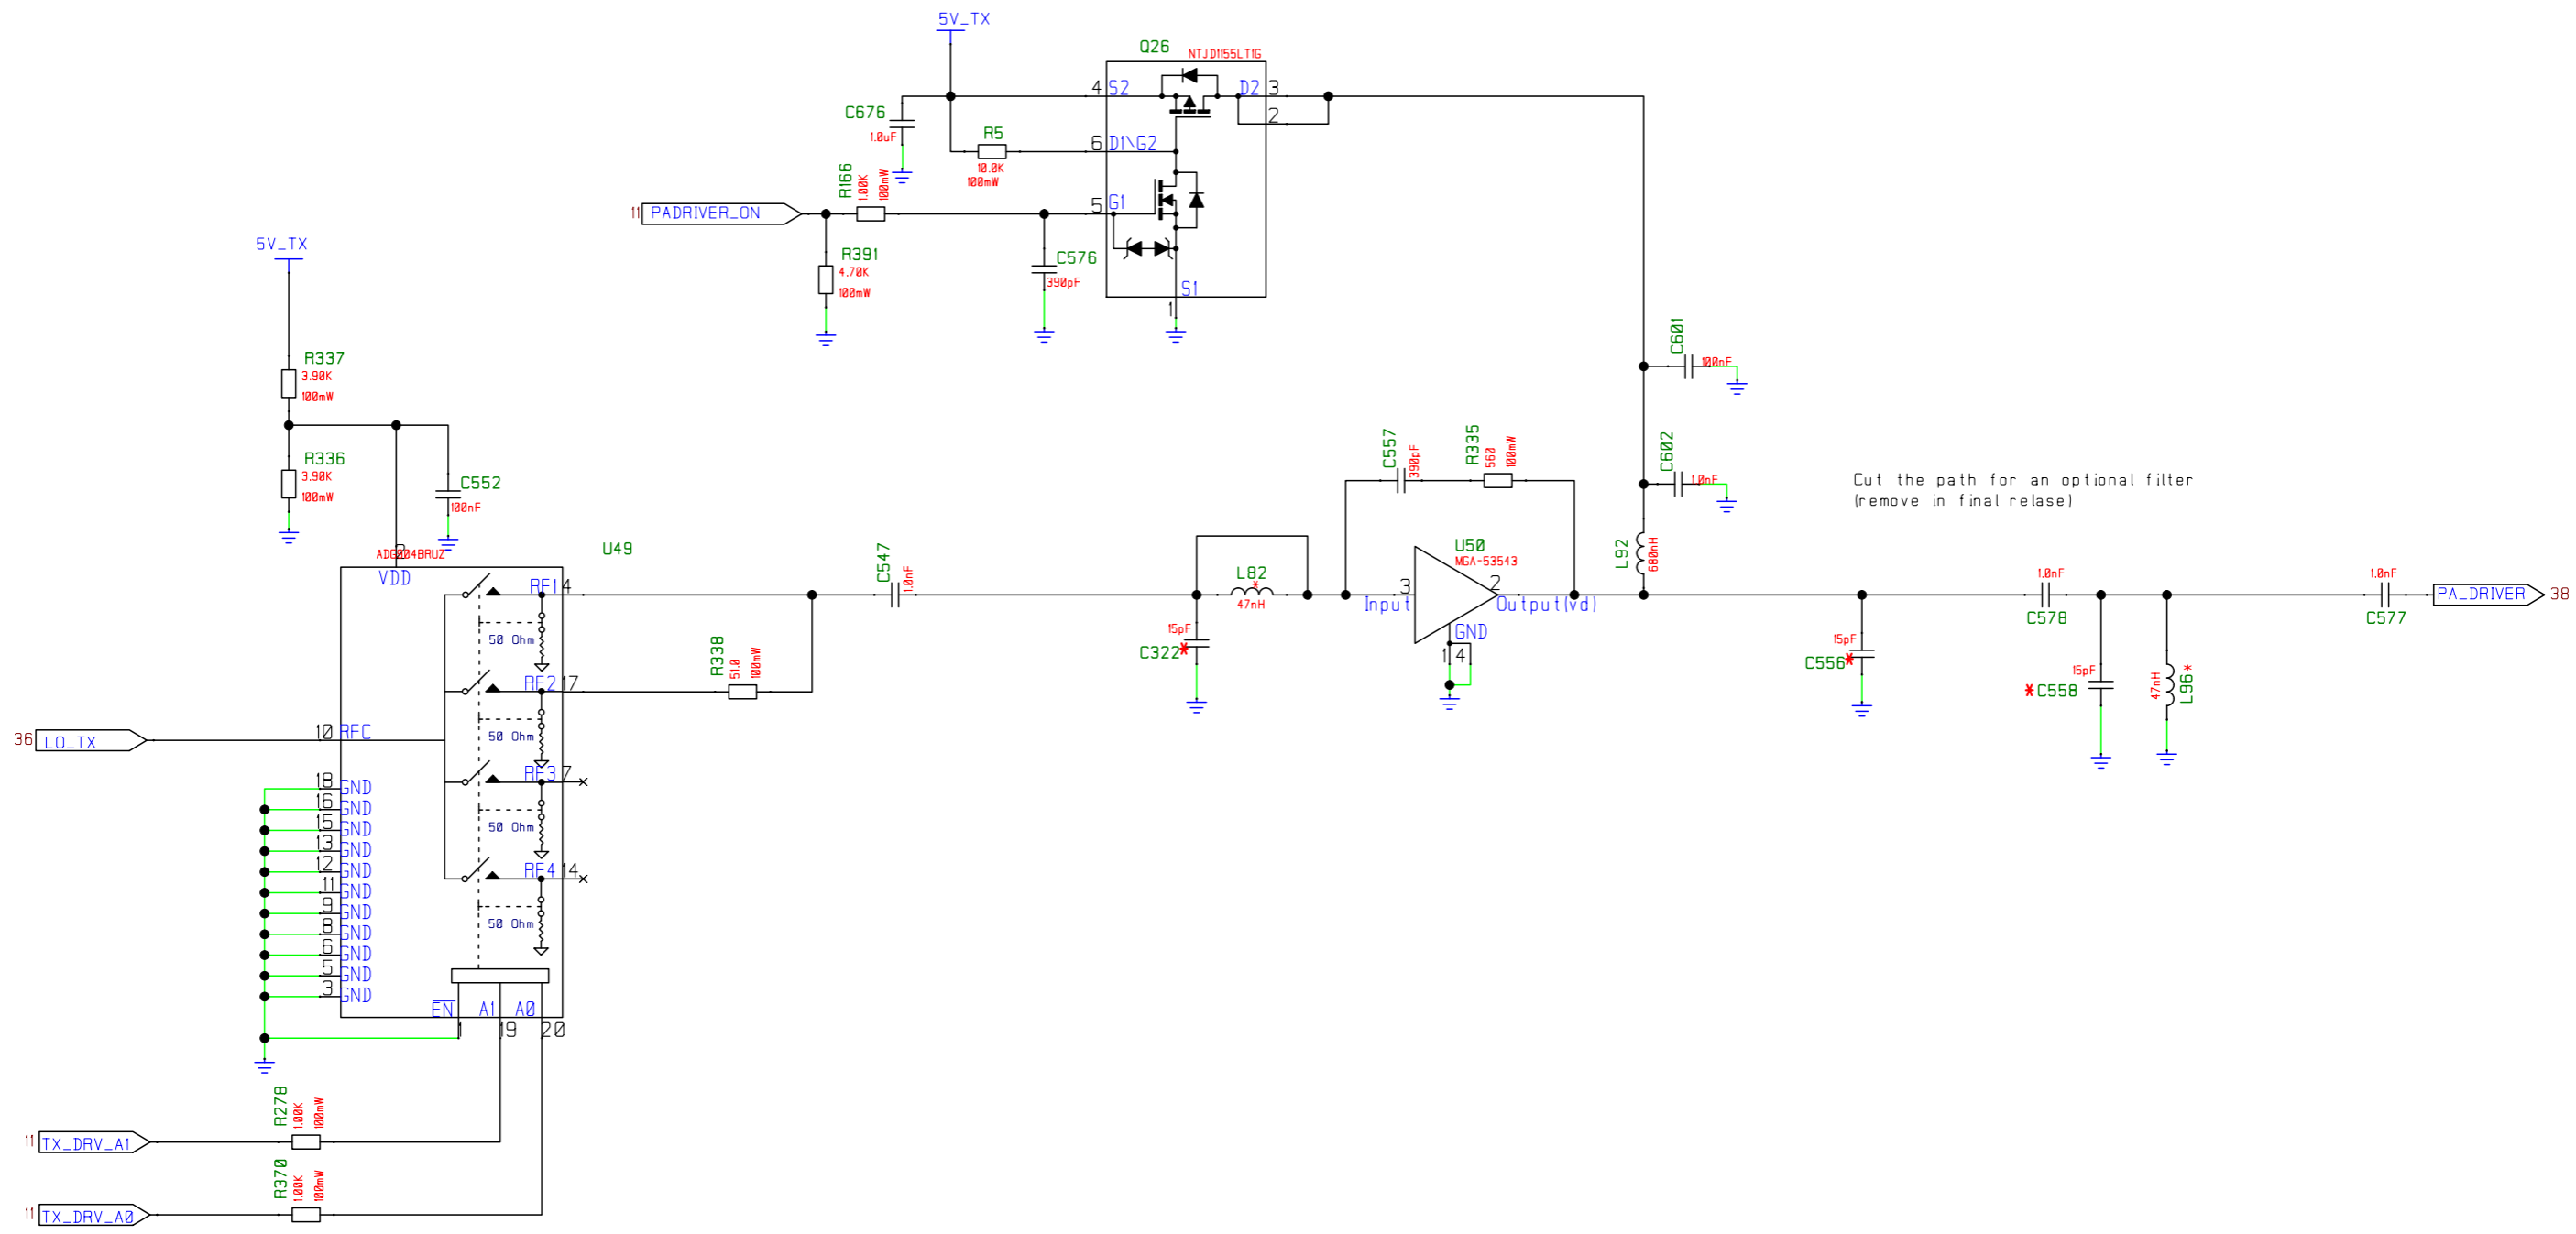

Design Title	
20073-CA AIS TRX	
Sheet Title	
RF - RX ADC	
Loc and Date	Company
Sandvika 21.09.2012	Kongsberg Seatex AS
Drawn by	
Data Respons	
CadStar Schematic Filename	Sheet
20073-CA SCH AIS TRX.scm	33 of 39

Design Title	
20073-CA AIS TRX	
Sheet Title	
RF - REF CLK	
Loc and Date	Company
Sandvika 21.09.2012	Kongsberg Seatex AS
Drawn by	
Data Respons	
CadStar Schematic Filename	Sheet
20073-CA SCH AIS TRX.scm	34 of 39

Design Title		20073-CA AIS TRX	
Sheet Title		RF - TX PLL	
Loc and Date	Sandvika 21.09.2012	Company	Kongsberg Seatex AS
Drawn by	Data Respons		
CadStar Schematic Filename			Sheet
20073-CA SCH AIS TRX.scm			35 of 39

Design Title	
20073-CA AIS TRX	
Sheet Title	
RF - TX VCO	
Loc and Date	Company
Sandvika 21.09.2012	Kongsberg Seatex AS
Drawn by	
Data Respons	
CadStar Schematic Filename	Sheet
20073-CA SCH AIS TRX.scm	36 of 39