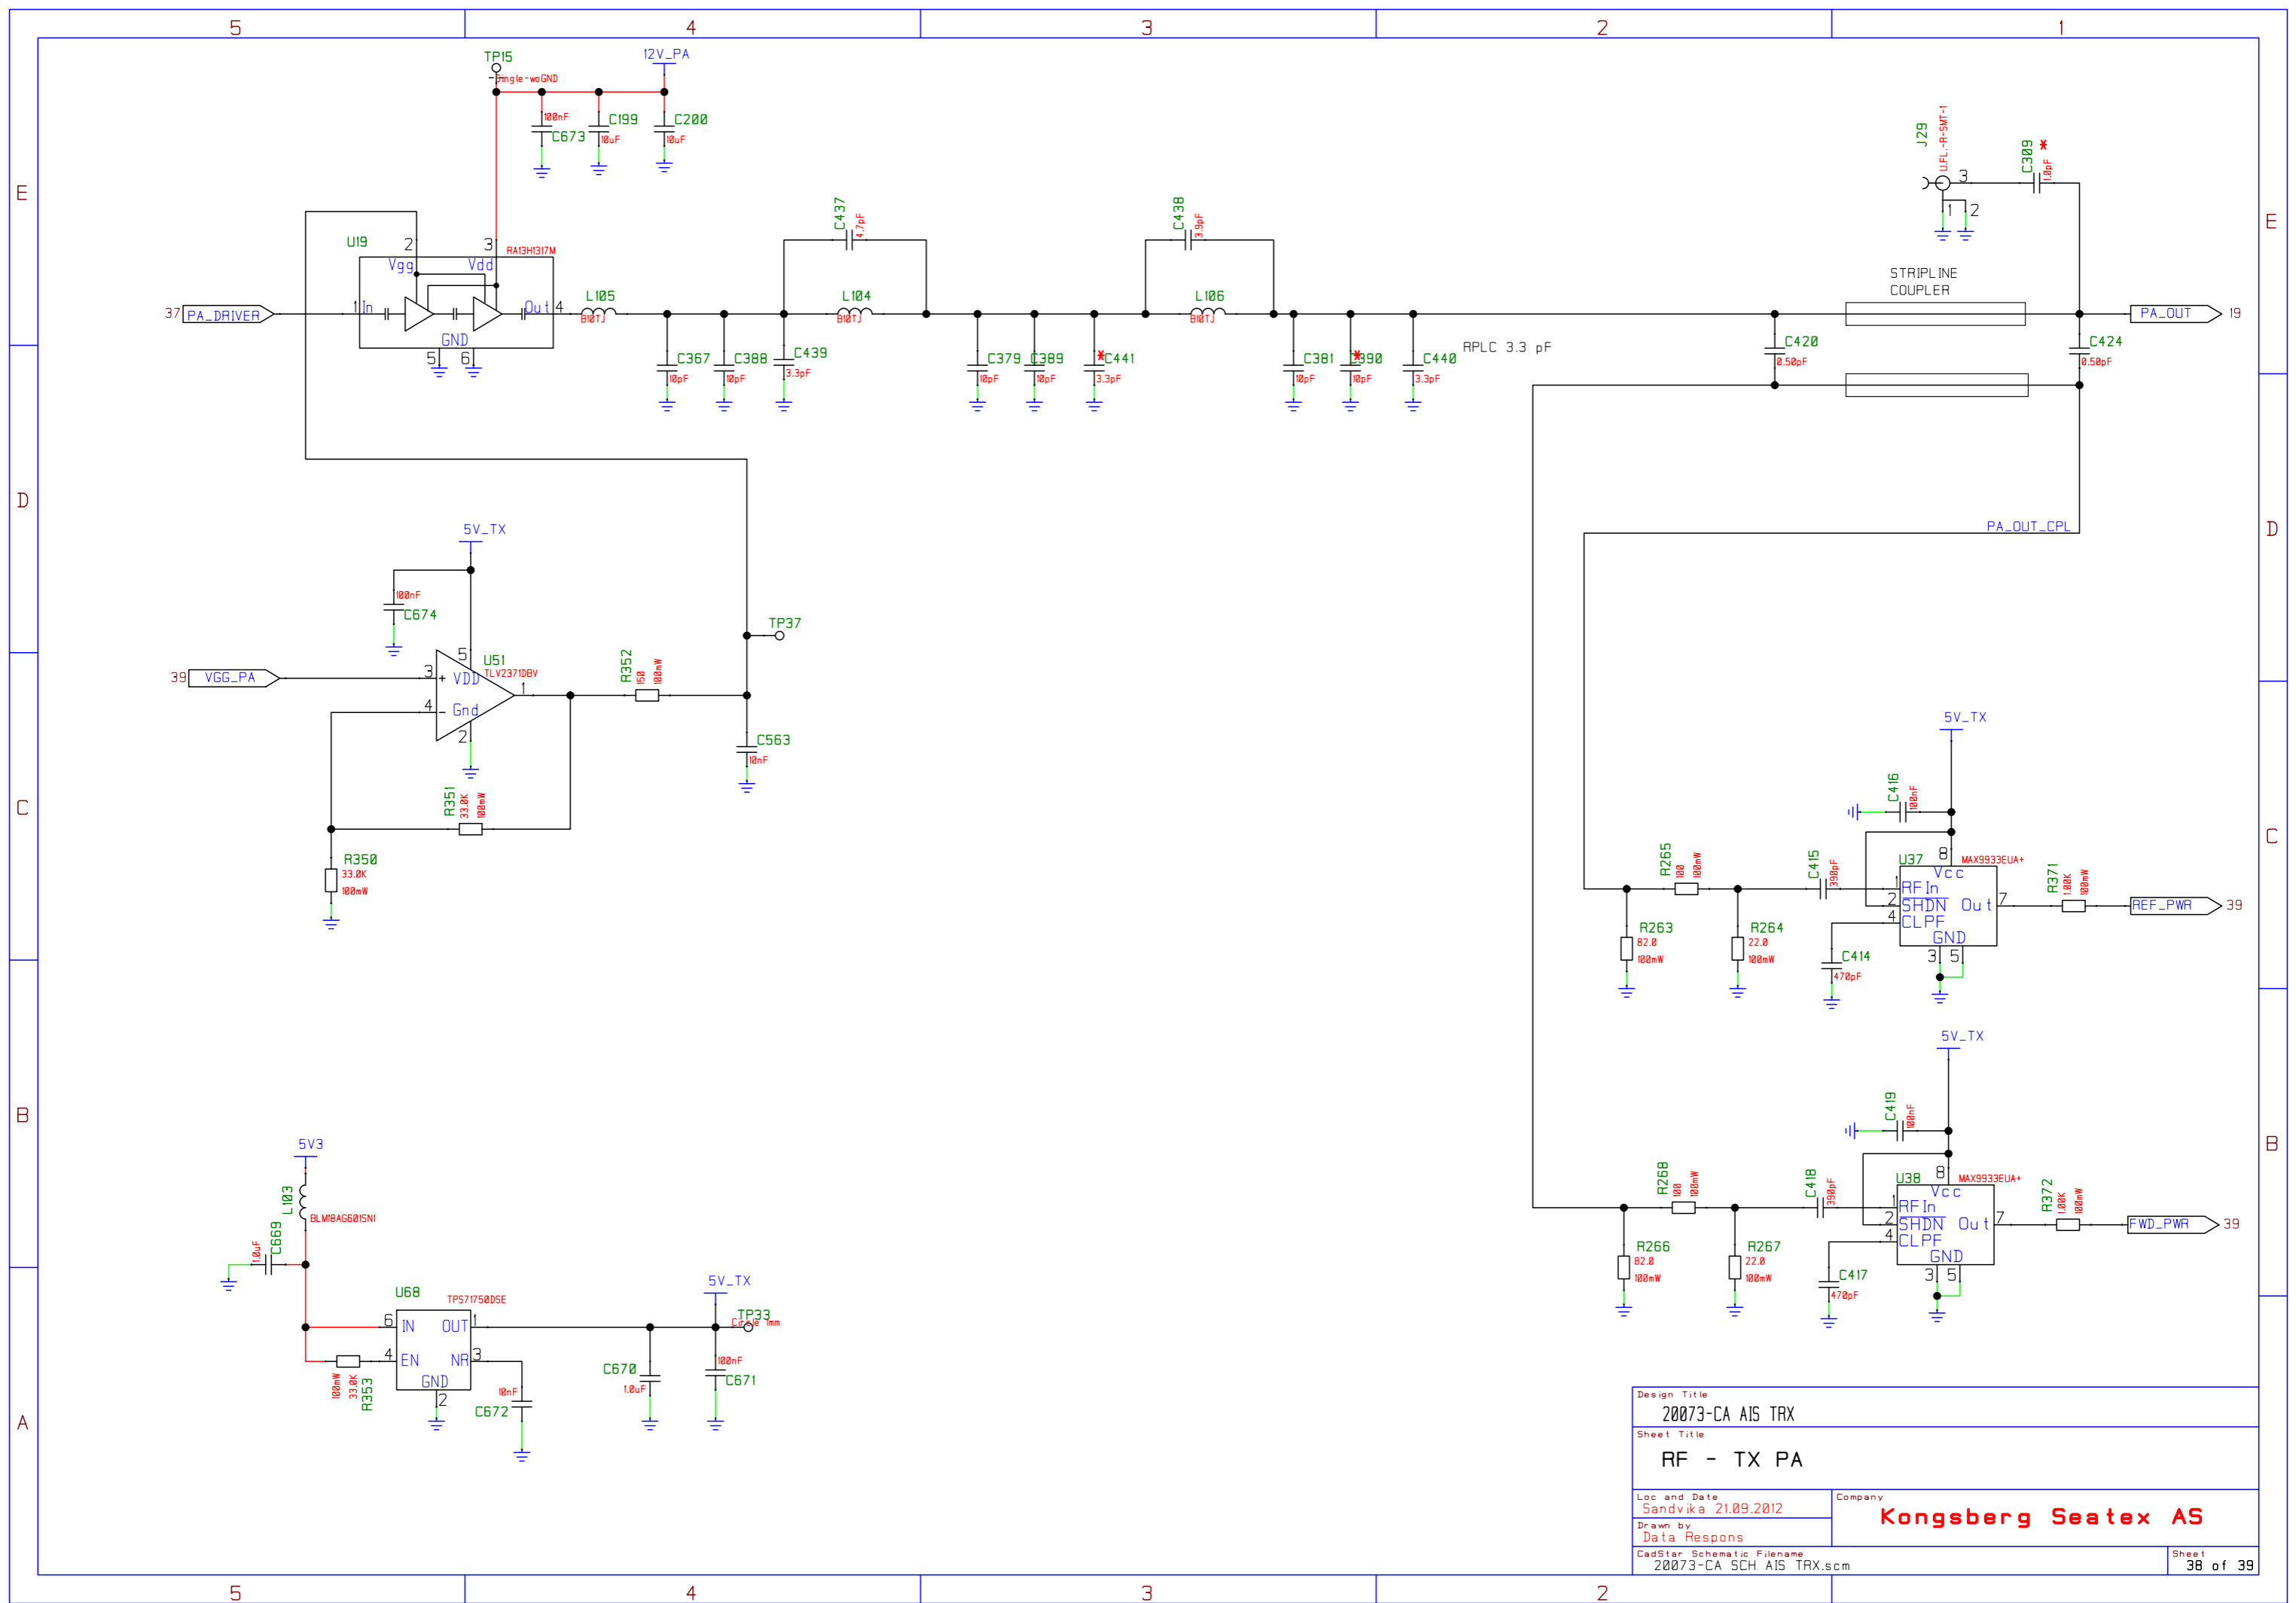

Design Title		20073-CA AIS TRX	
Sheet Title		RF - TX PA	
Loc and Date	Sandvika 21.09.2012	Company	Kongsberg Seatex AS
Drawn by	Data Respons		
CadStar Schematic Filename			Sheet
20073-CA SCH AIS TRX.scm			38 of 39