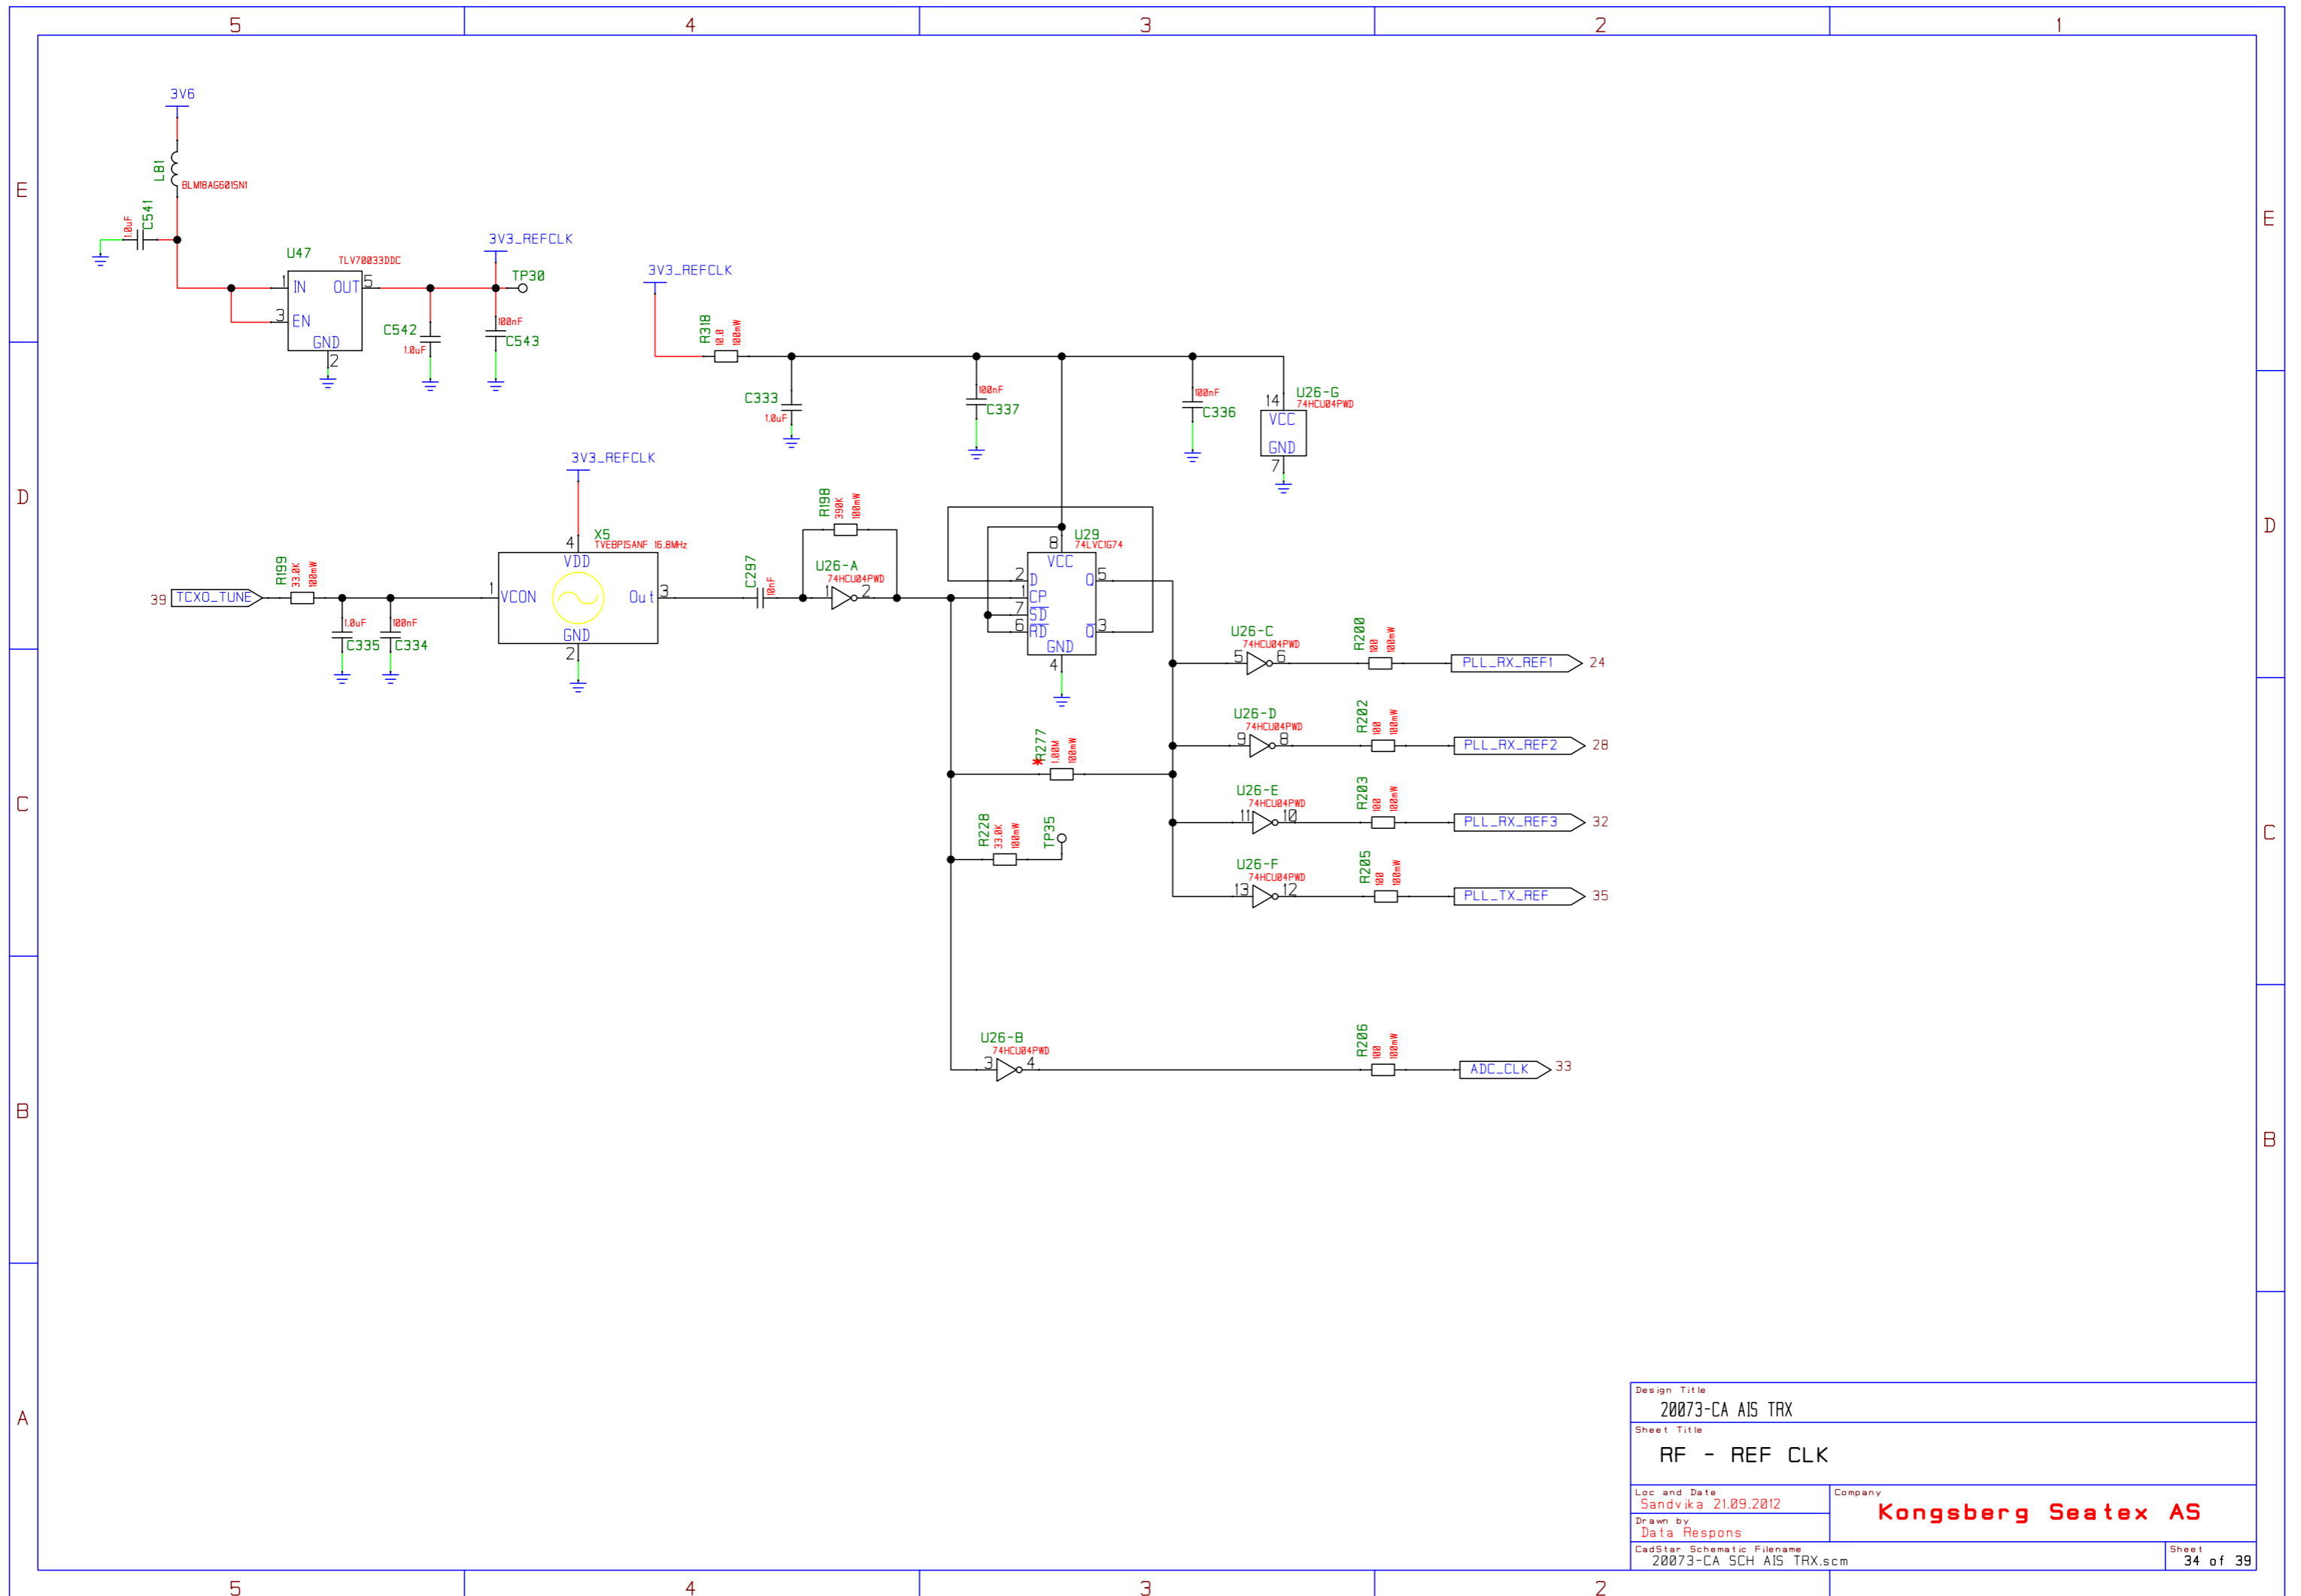

Design Title	
20073-CA AIS TRX	
Sheet Title	
RF - RX3 VCO	
Loc and Date	Company
Sandvika 21.09.2012	Kongsberg Seatex AS
Drawn by	
Data Respons	
CadStar Schematic Filename	Sheet
20073-CA SCH AIS TRX.scm	31 of 39

Design Title		20073-CA AIS TRX	
Sheet Title		RF - RX3 PLL	
Loc and Date	Sandvika 21.09.2012	Company	Kongsberg Seatex AS
Drawn by	Data Respons		
CadStar Schematic Filename			Sheet
20073-CA SCH AIS TRX.scm			32 of 39

Design Title	
20073-CA AIS TRX	
Sheet Title	
RF - RX ADC	
Loc and Date	Company
Sandvika 21.09.2012	Kongsberg Seatex AS
Drawn by	
Data Respons	
CadStar Schematic Filename	Sheet
20073-CA SCH AIS TRX.scm	33 of 39

Design Title	
20073-CA AIS TRX	
Sheet Title	
RF - REF CLK	
Loc and Date	Company
Sandvika 21.09.2012	Kongsberg Seatex AS
Drawn by	
Data Respons	
CadStar Schematic Filename	Sheet
20073-CA SCH AIS TRX.scm	34 of 39