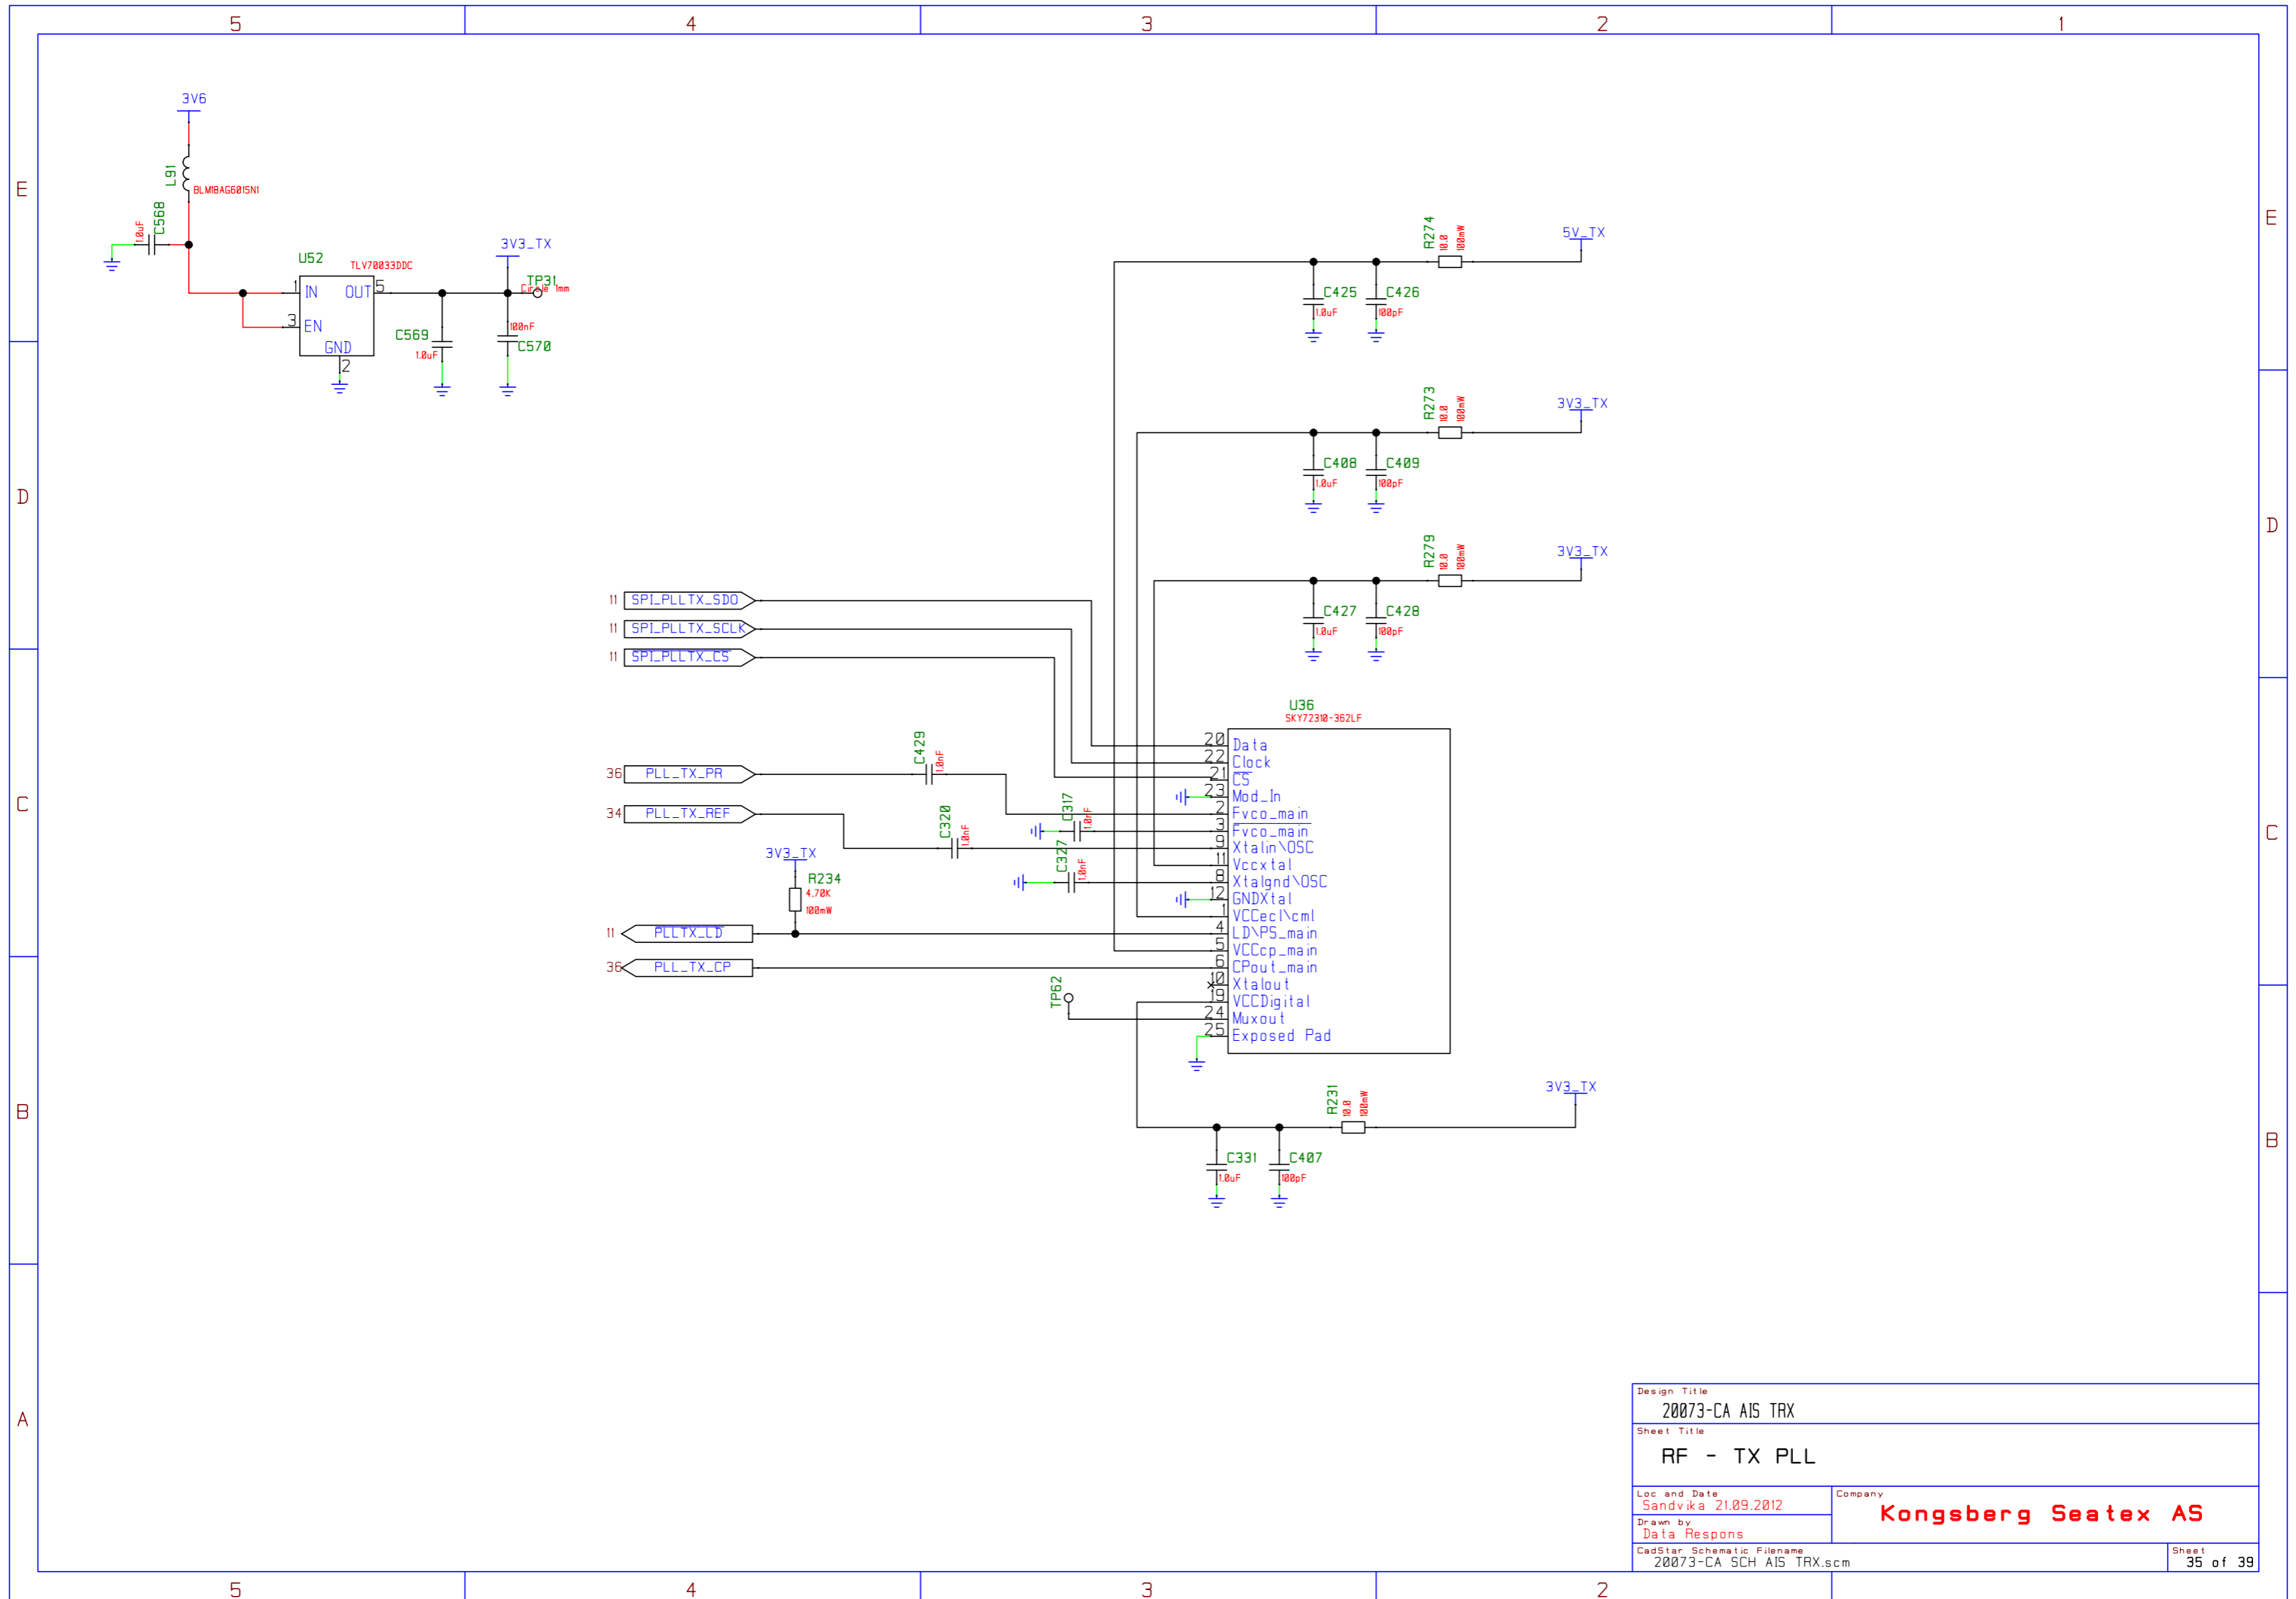

Design Title	
20073-CA AIS TRX	
Sheet Title	
RF - RX3 VCO	
Loc and Date	Company
Sandvika 21.09.2012	Kongsberg Seatex AS
Drawn by	
Data Respons	
CadStar Schematic Filename	Sheet
20073-CA SCH AIS TRX.scm	31 of 39

Design Title		20073-CA AIS TRX	
Sheet Title		RF - RX3 PLL	
Loc and Date	Sandvika 21.09.2012	Company	Kongsberg Seatex AS
Drawn by	Data Respons		
CadStar Schematic Filename			Sheet
20073-CA SCH AIS TRX.scm			32 of 39

Design Title	
20073-CA AIS TRX	
Sheet Title	
RF - RX ADC	
Loc and Date	Company
Sandvika 21.09.2012	Kongsberg Seatex AS
Drawn by	
Data Respons	
CadStar Schematic Filename	Sheet
20073-CA SCH AIS TRX.scm	33 of 39

Design Title	
20073-CA AIS TRX	
Sheet Title	
RF - REF CLK	
Loc and Date	Company
Sandvika 21.09.2012	Kongsberg Seatex AS
Drawn by	
Data Respons	
CadStar Schematic Filename	Sheet
20073-CA SCH AIS TRX.scm	34 of 39