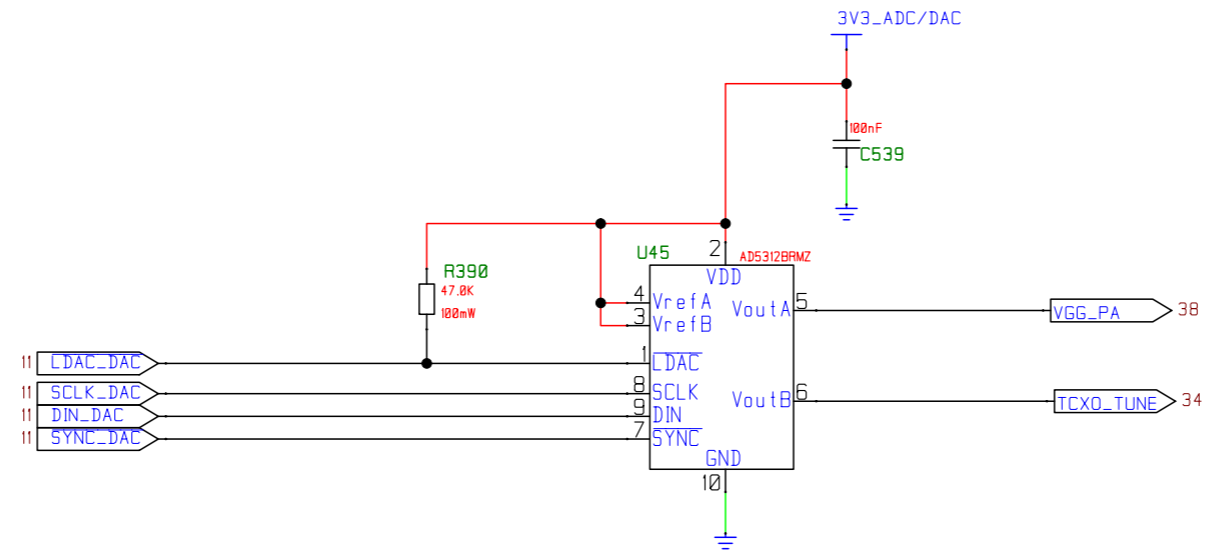

Design Title	
20073-CA AIS TRX	
Sheet Title	
RF - TX ADC & DAC	
Loc and Date	Company
Sandvika 21.09.2012	Kongsberg Seatex AS
Drawn by	
Data Respons	
CadStar Schematic Filename	Sheet
20073-CA SCH AIS TRX.scm	39 of 39