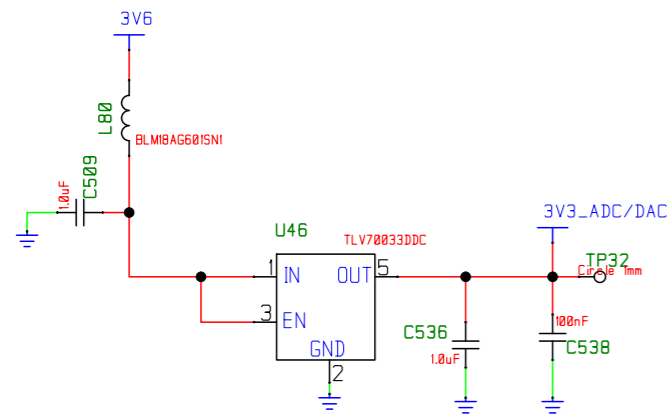

Design Title	
20073-CA AIS TRX	
Sheet Title	
RF - TX ADC & DAC	
Loc and Date	Company
Sandvika 21.09.2012	Kongsberg Seatex AS
Drawn by	
Data Respons	
CadStar Schematic Filename	Sheet
20073-CA SCH AIS TRX.scm	39 of 39