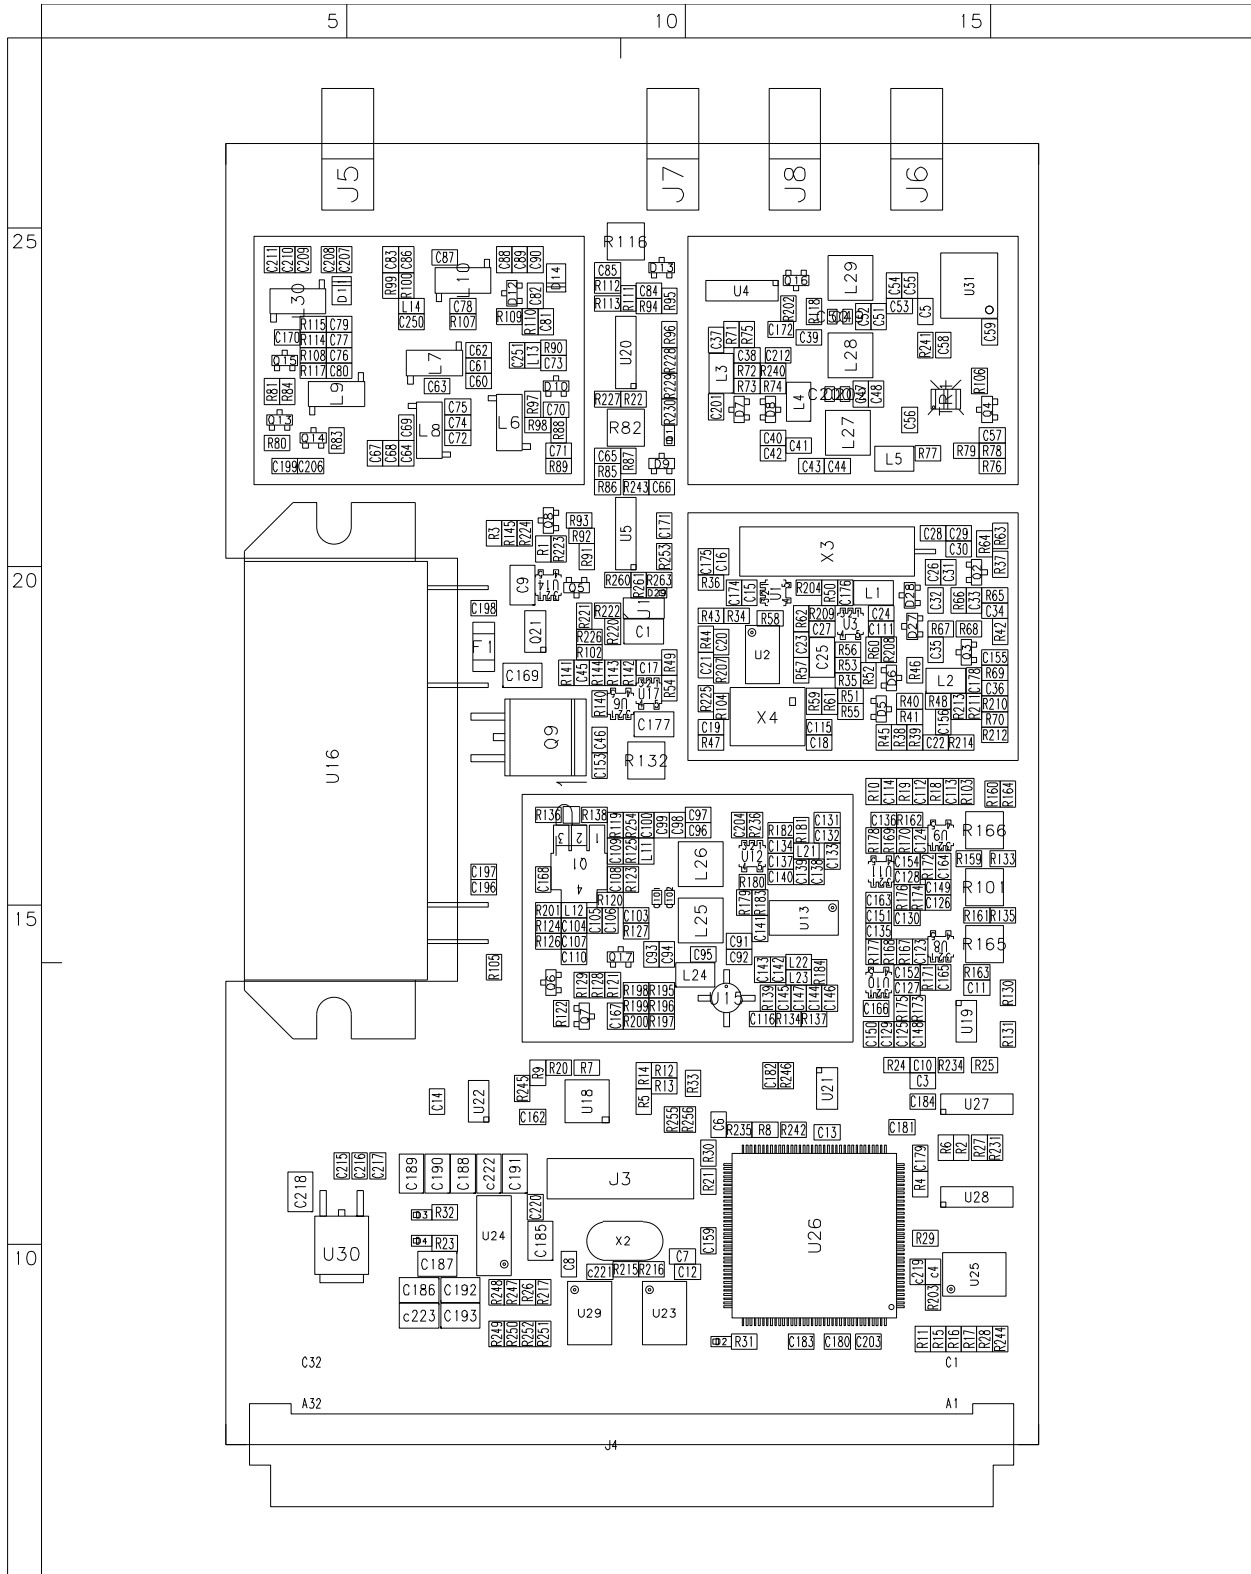

Firmaeinendom.
Alle rettigheter forbeholdes.

Ais Betriebsgeheimnis anvertraut.
Alle Rechte vorbehalten.

Proprietary data.
All rights reserved.

5				Scale:
VIEWED FROM COMPONENT SIDE				
				Date: 02.07.11
				Drawn by: Hans
				Checked:
				Appr. by:
Rev	Note	Date	Dr. by	Norbit AS
DOCUMENT HISTORY				

AIS Transponder TX
Norbit Part #: 41046-4
COMP. REF. DRAWING

Page