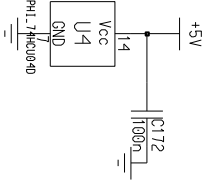

1

2

3

4

5

6

Changed by hans Date Changed Wednesday, June 19, 2002 Time 3:05:40 pm

Engineer			
Drawn by	Norbit AS	Part #31046	
R&D CHK			Size: A4
DOC CTRL CHK	AIS Transponder TX		
MFG CTRL CHK	RX Frontend		
QA CHK			

REV 5 Drawing Number Sheet 5 of 8