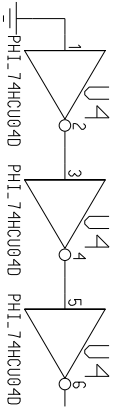

1

2

3

4

5

6

Changed by hans Date Changed Wednesday, June 19, 2002 Time 3:05:40 pm

Engineer			
Drawn by	Norbit AS	Part #31046	
R&D CHK			Size: A4
DOC CTRL CHK	AIS Transponder TX		
MFG CTRL CHK	RX Frontend		
QA CHK			

REV 5 Drawing Number Sheet 5 of 8