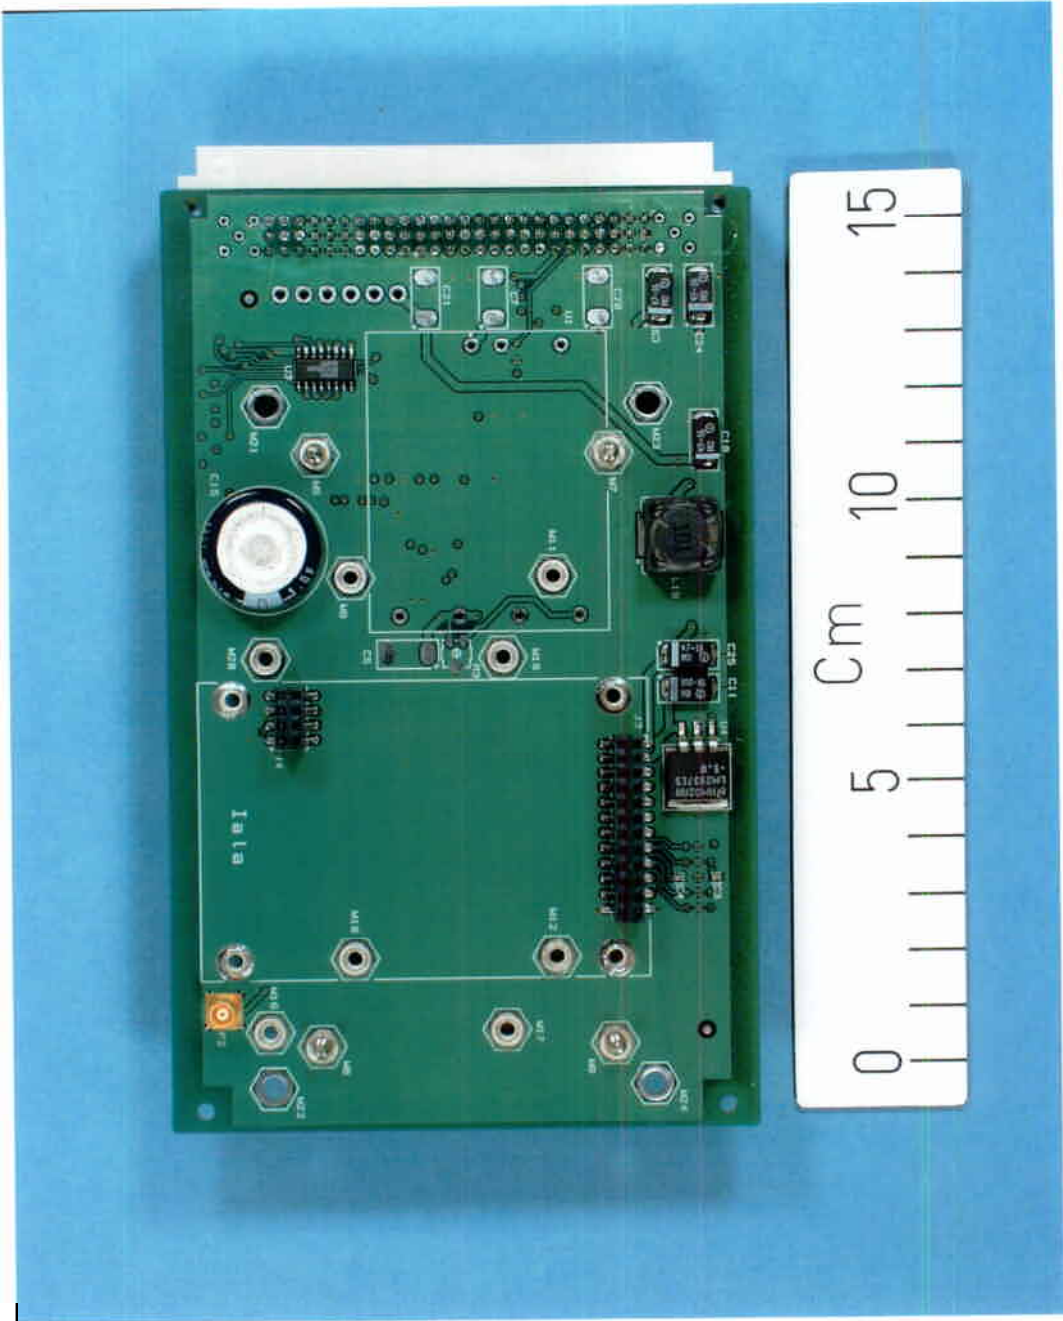

DSC Receiver

CPU - board

CPU - board

GPS - board

GPS - board

Utility Equipment

**A modified Seatex AIS,
Mainly used as a signal generator for the wanted signal**