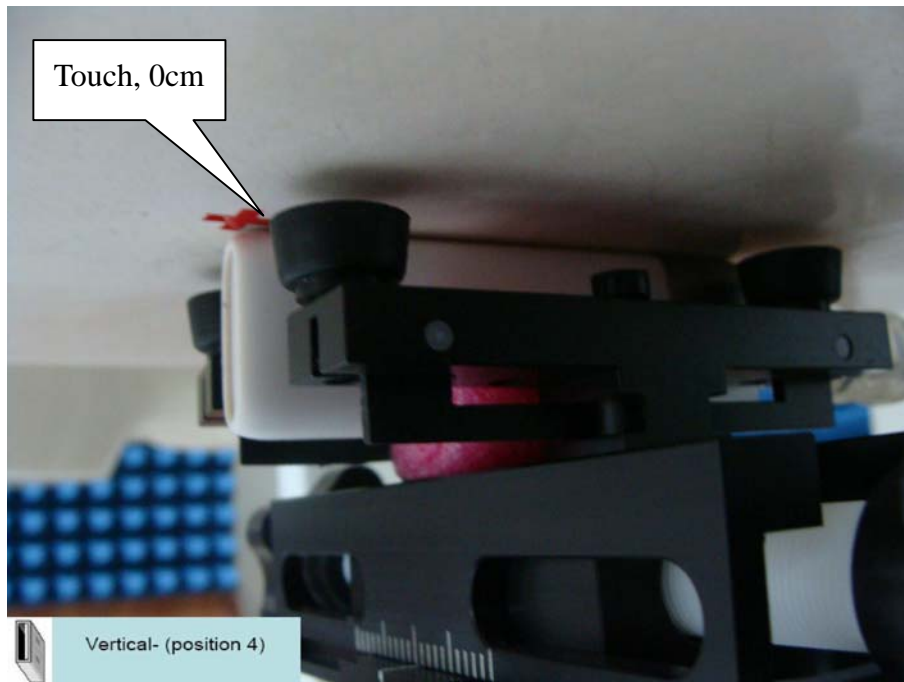

**Flip Share TV (Set Top Box)
(M/N: CTV1-SB)**

Test Photograph for Conducted Emission of FCC P15

Test Mode: Transmit

Description: Front View of Conducted Emission Test Setup

Test Mode: Transmit

Description: Back View of Conducted Emission Test Setup

Test Mode: Transmit

Description: Front View of Radiated Emission Test Setup for Below 1GHz

Test Mode: Transmit

Description: Front View of Radiated Emission Test Setup for Above 1GHz

Appendix C. Test Setup Photographs & EUT Photographs
Test Setup Photographs

Front

Back

Left-Side

Right-Side

Front-With Notebook

Note: The positions used in the measurements were according to IEEE 1528-2003.