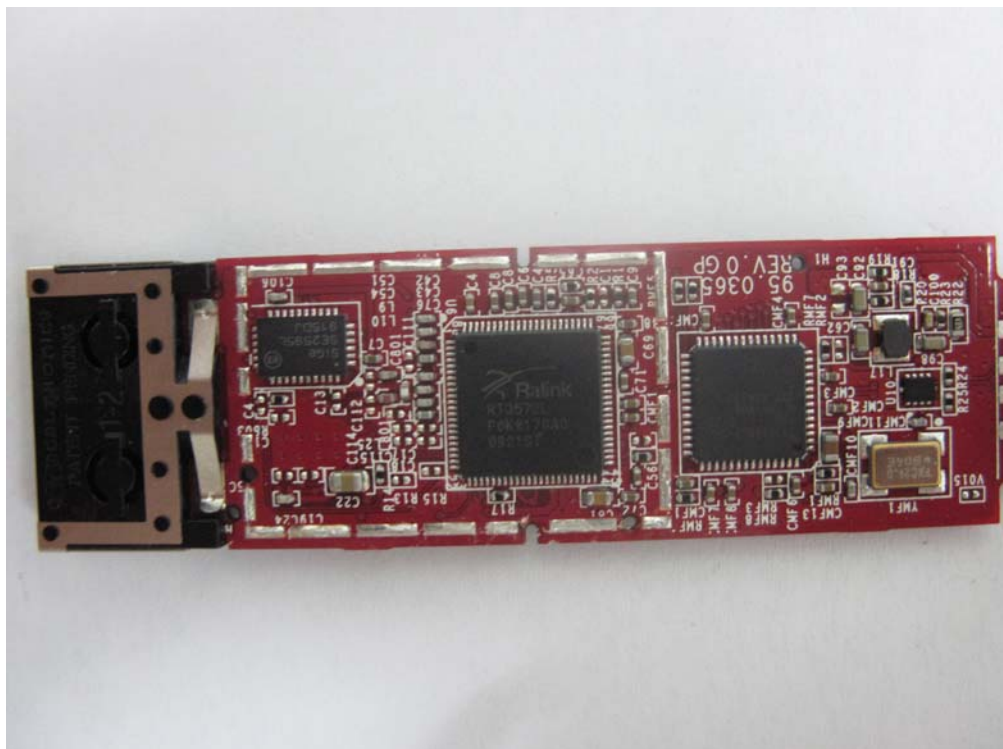

Flip Share TV (USB Dongle) (M/N: CTV1-UB)

EUT Photograph-Internal Photographs

(1) EUT Photo

(2) EUT Photo

(3) EUT Photo

(4) EUT Photo