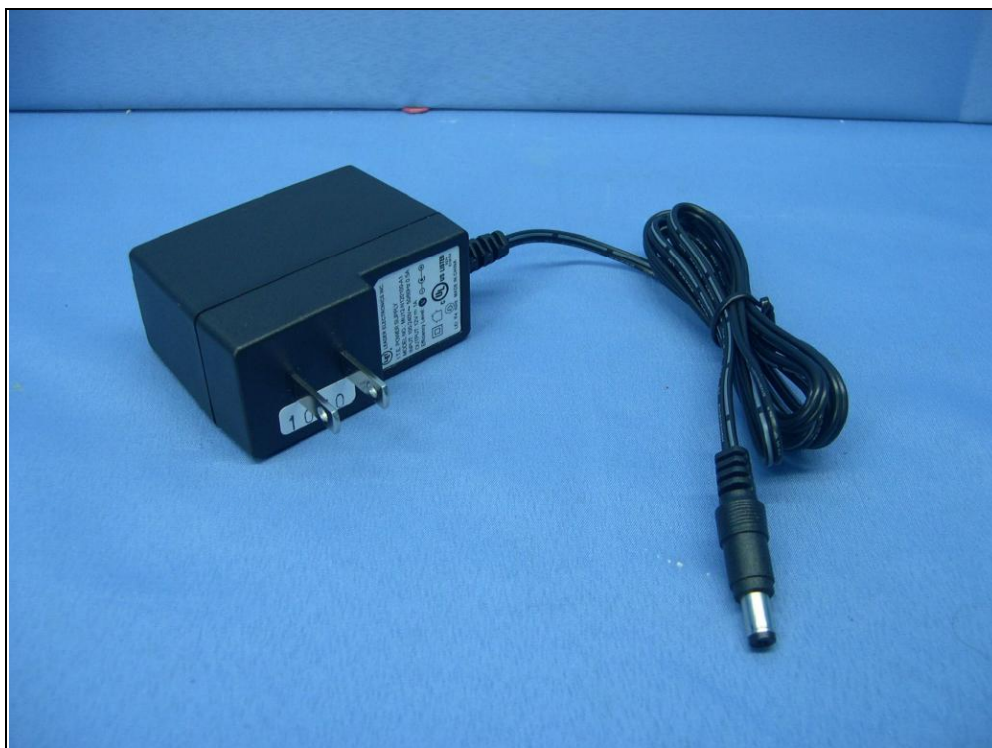

CONSTRUCTION PHOTOS OF EUT

Without Power Switch

With Power Switch

Model No.: EA0121WAA D

Model No.: MU12-N120100-A1

A D T

Model No.: BT-AE120ADE