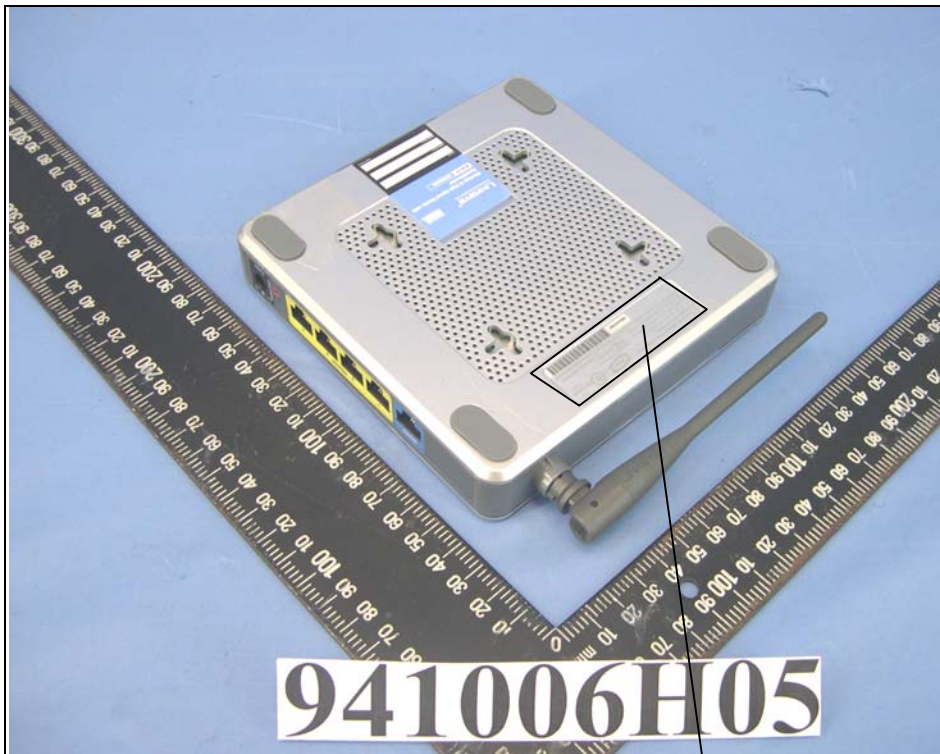

FCC LABEL LOCATION

The label will be permanently affixed at a conspicuous location on the device.

Label

(Fig. 1) FCC ID: Q87-WRTH54GS