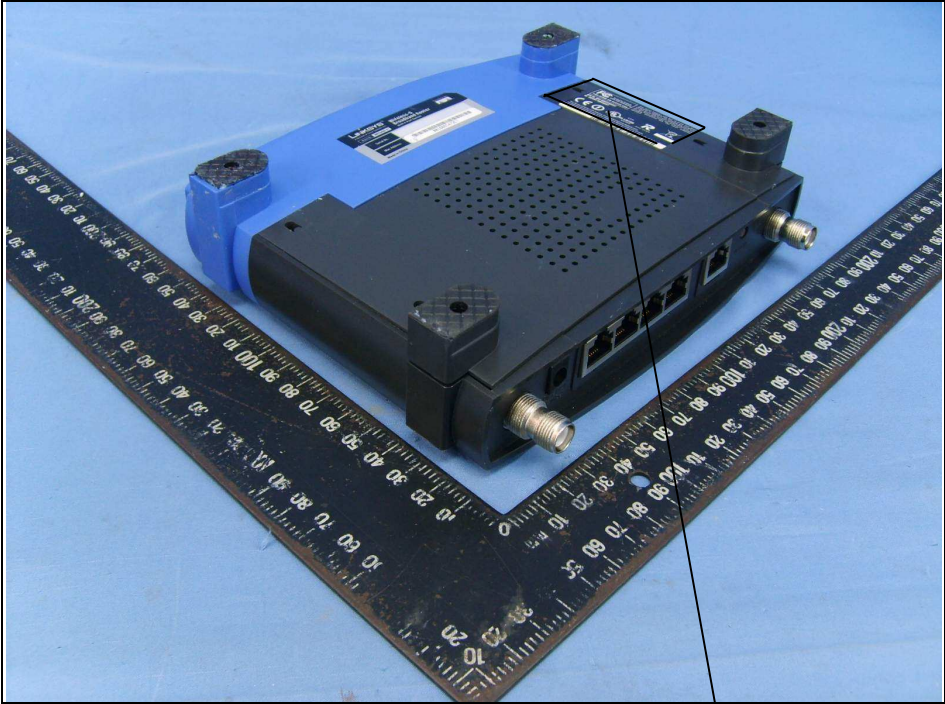

# FCC LABEL LOCATION

The label will be permanently affixed at a conspicuous location on the device.

Label

(Fig. 1) FCC ID: Q87-WRT54GSV7