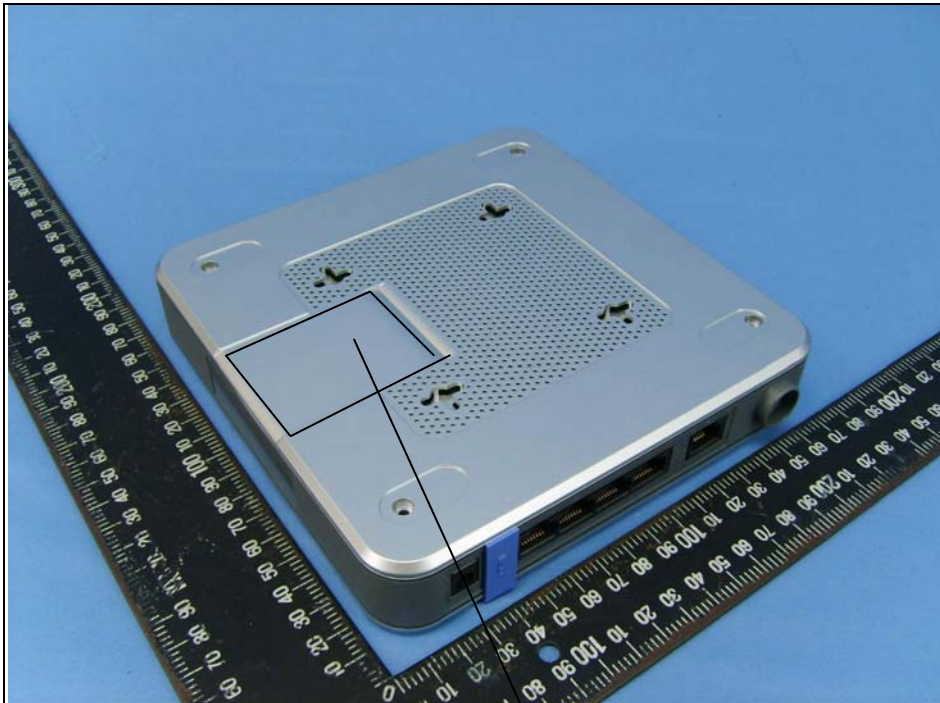

## FCC LABEL LOCATION

The label will be permanently affixed at a conspicuous location on the device.

Label

(Fig. 1) FCC ID: Q87-WRT54G3G