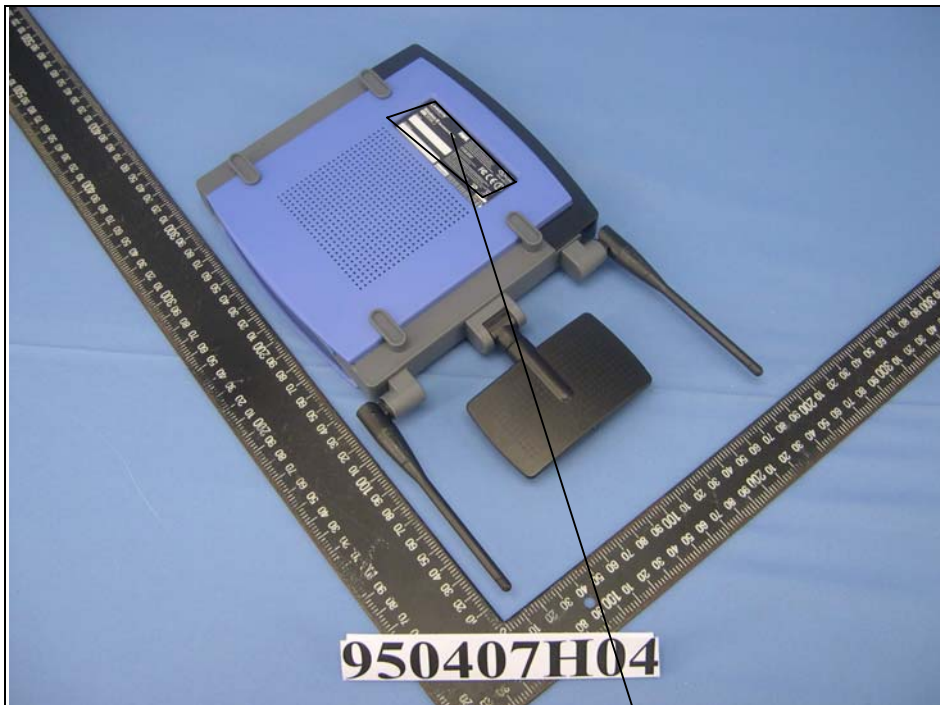

FCC LABEL LOCATION

The label will be permanently affixed at a conspicuous location on the device.

Label

(Fig. 1) FCC ID: Q87-WRT300N