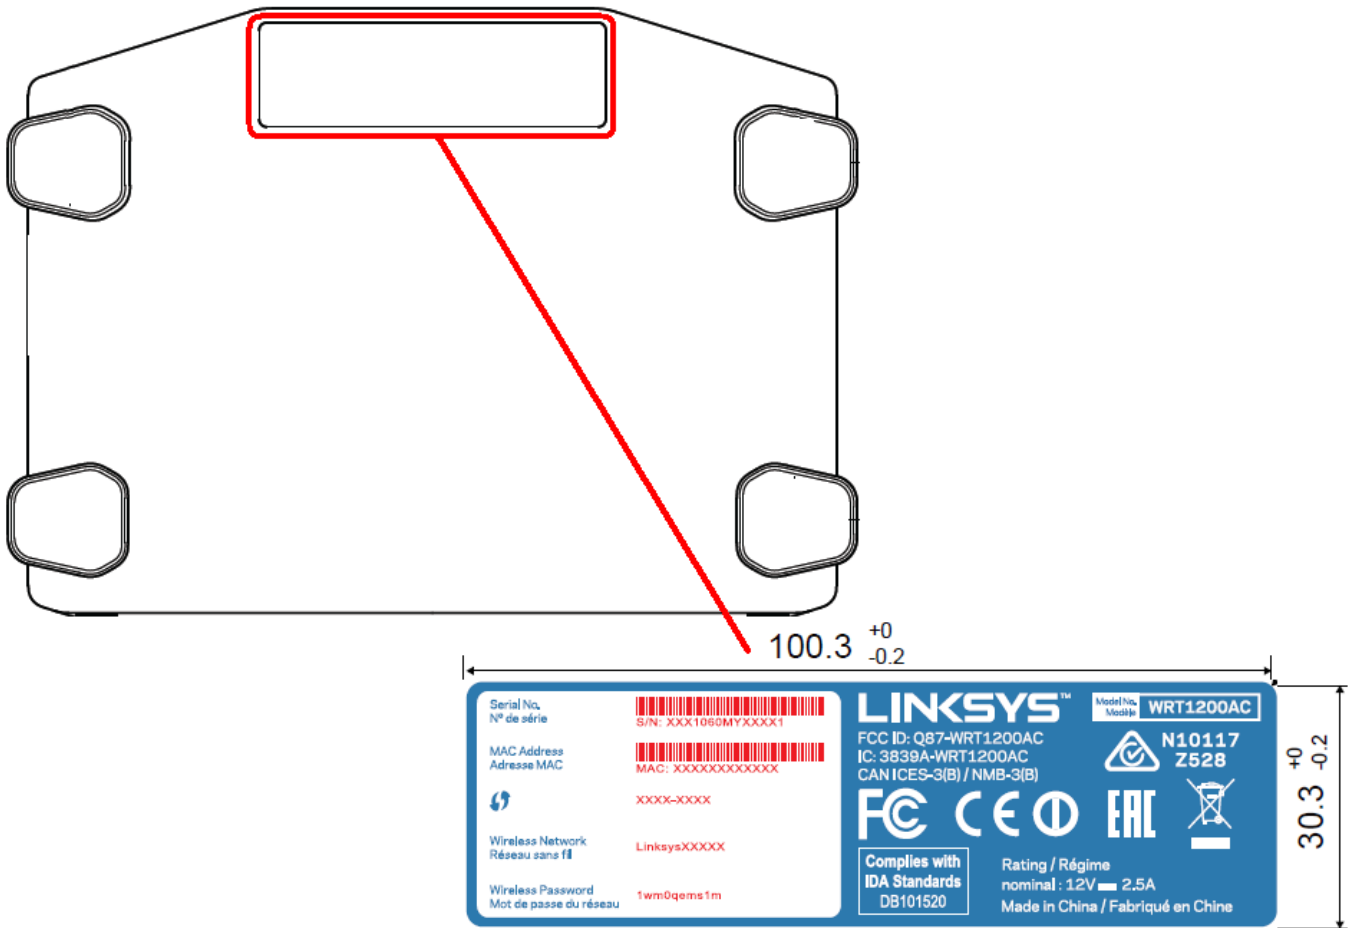

Label FCC LABEL LOCATION

The label will be permanently affixed at a conspicuous location on the device.

(Fig.1) FCC ID: Q87-WRT1200AC