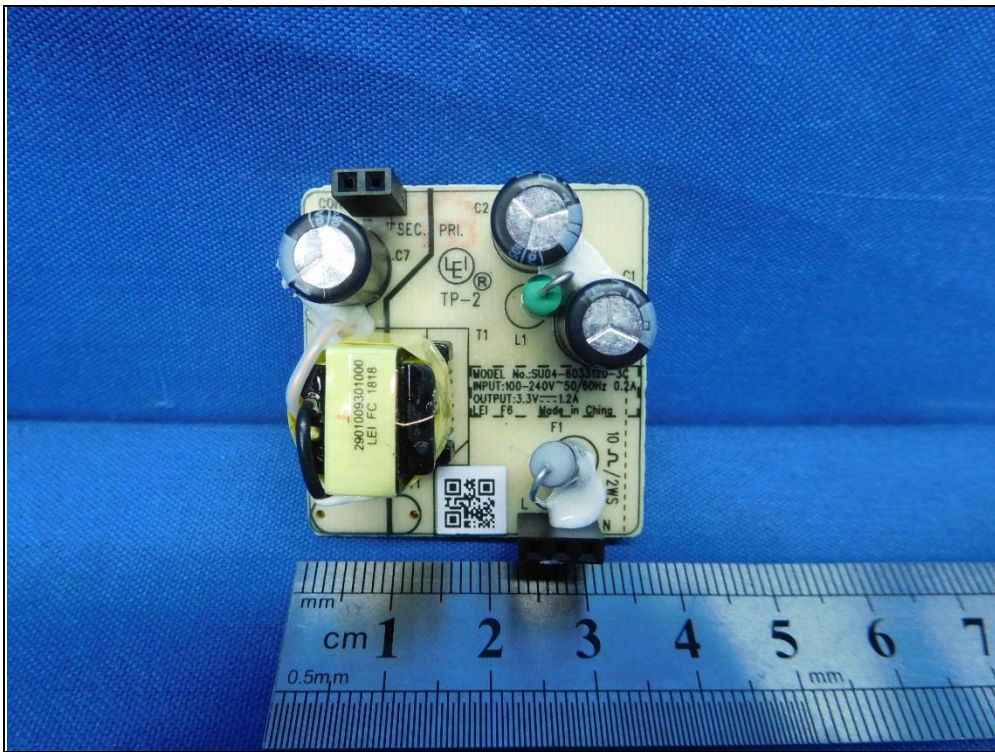

## CONSTRUCTION PHOTOS OF EUT

Internal power supply No.: 1 (Brand Name: Frecom)

Internal power supply No.: 2 (Brand Name: LEI)

Antenna