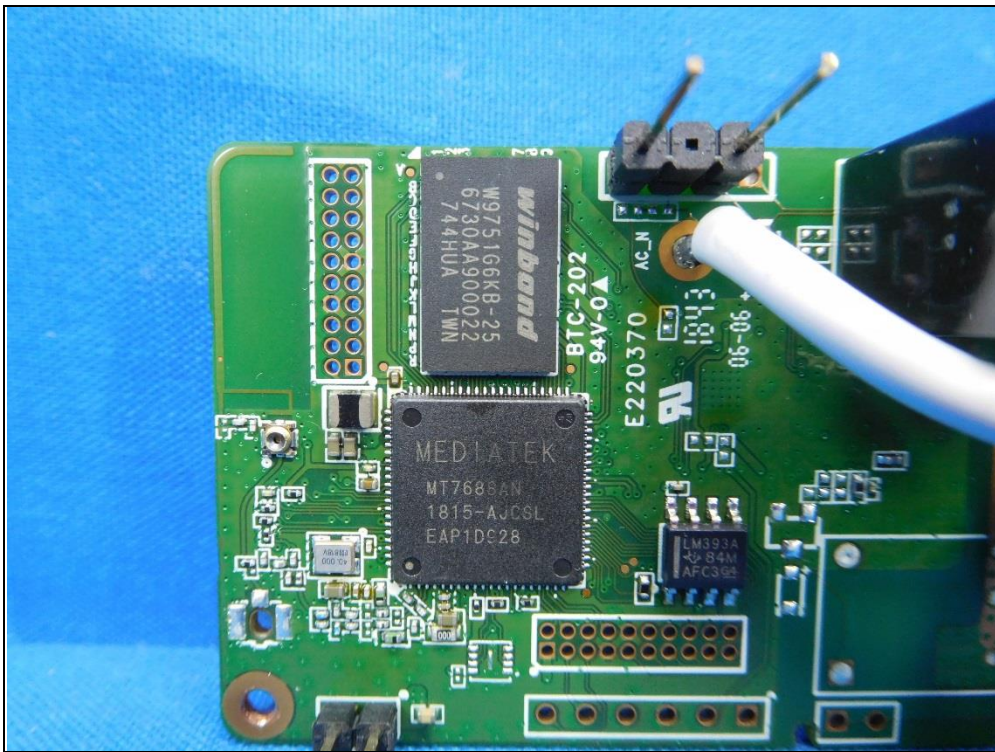

## CONSTRUCTION PHOTOS OF EUT

Internal power supply No.: 1 (Brand Name: Frecom)

Internal power supply No.: 2 (Brand Name: LEI)

Antenna