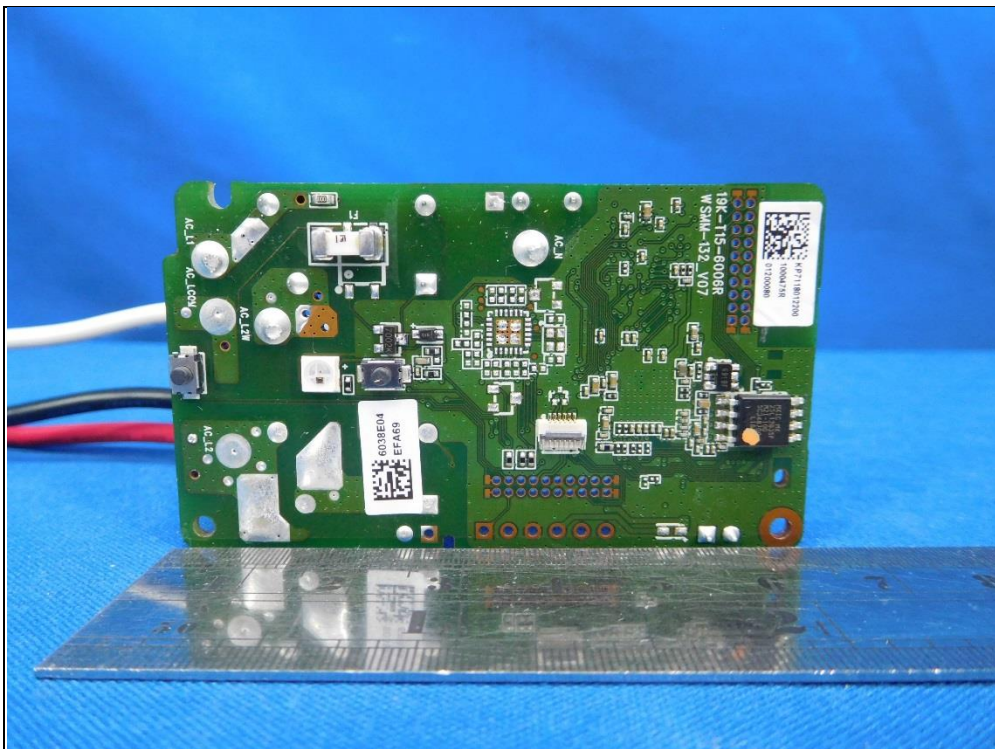

## CONSTRUCTION PHOTOS OF EUT

Internal power supply No.: 1 (Brand Name: Frecom)

Internal power supply No.: 2 (Brand Name: LEI)

Antenna