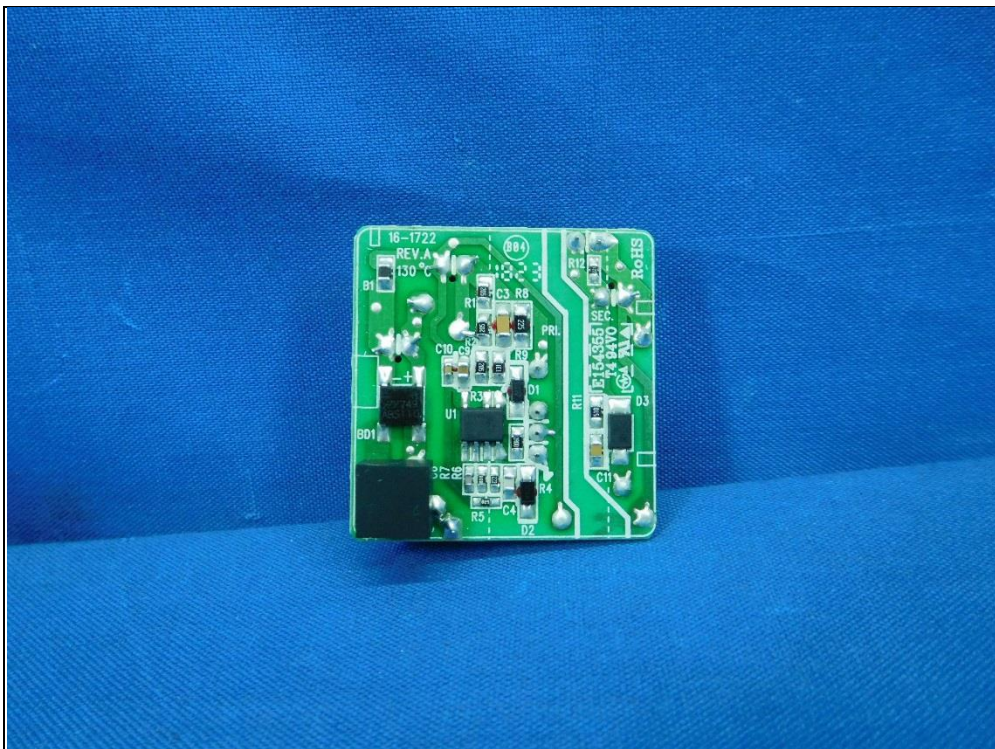

## CONSTRUCTION PHOTOS OF EUT

Internal power supply No.: 1 (Brand Name: Frecom)

Internal power supply No.: 2 (Brand Name: LEI)

Antenna