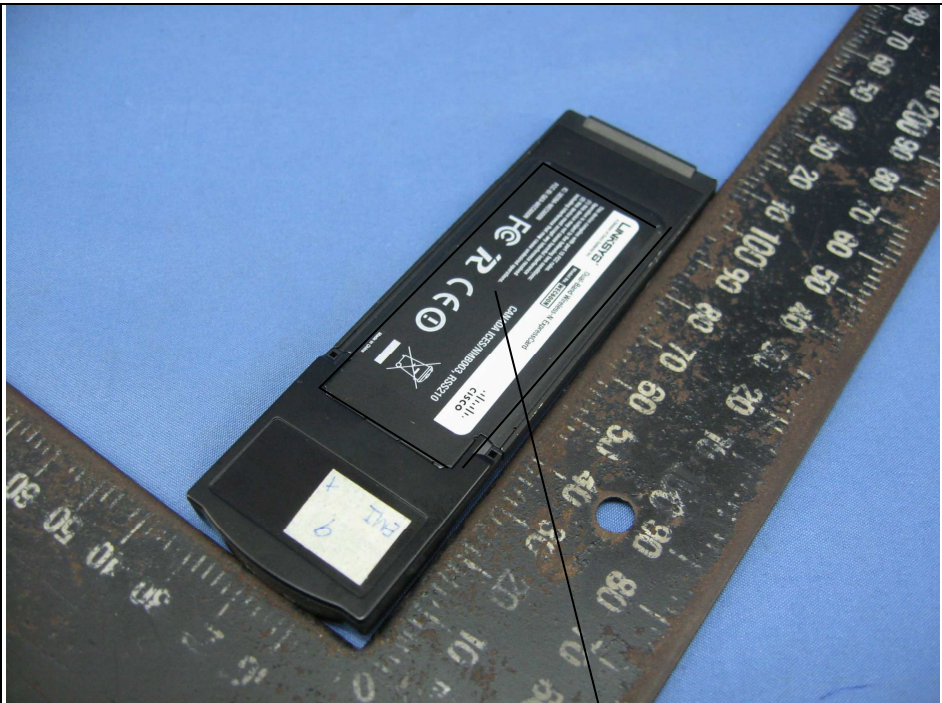

FCC LABEL LOCATION

The label will be permanently affixed at a conspicuous location on the device.

Label

(Fig. 1) FCC ID: Q87-WEC600N