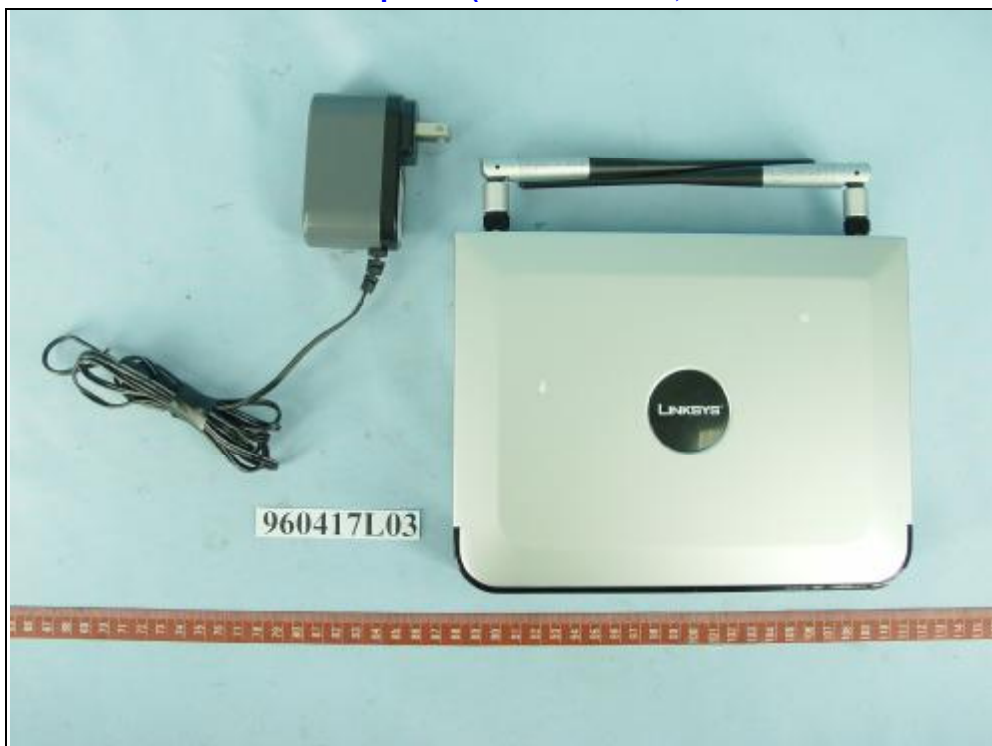

Model No.: WAP2000

CONSTRUCTION PHOTOS OF EUT

Adapter 2 (AD12V/1A-SW)

Adapter 2 (MT12-4120100-A1)

Adapter 3 (LS120V10A)

Adapter 4 (LS120V10AE)

Adapter 5 (AD12V/1A-SW)