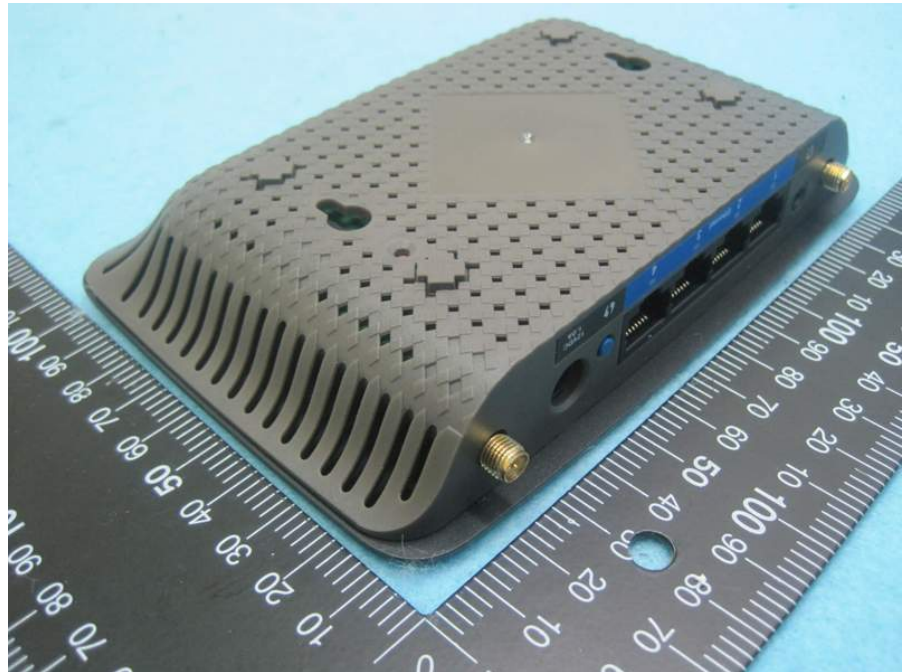

Photographs of EUT

Antenna

Adapter 1
Model No.:
KSAS0121200100VU
(Fixed plug)

Adapter 2
Model No.:
KSAS0121200100D5
(Removable plug)

Plug
(Only for Adapter 2 use)

RJ-45 cable