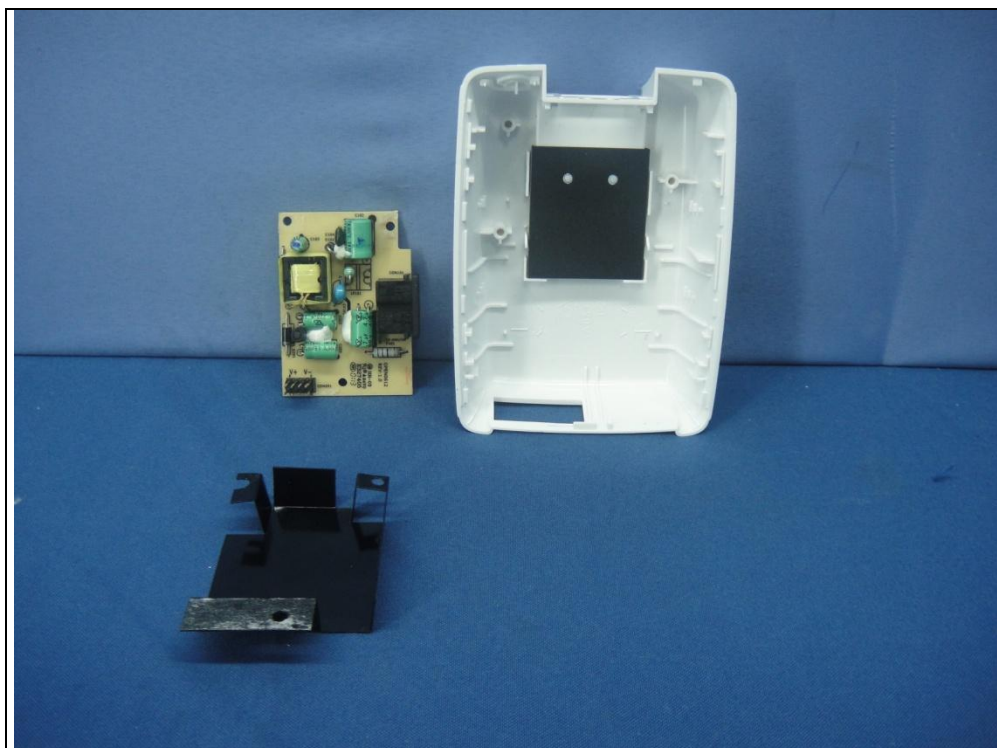

Model : RE4000W with internal power supply: HK-XX06-A12

Rev 1.0

Rev 2.0

Model : RE4000W with internal power supply: KSP20A1200050

Rev 1.0

Rev 2.0