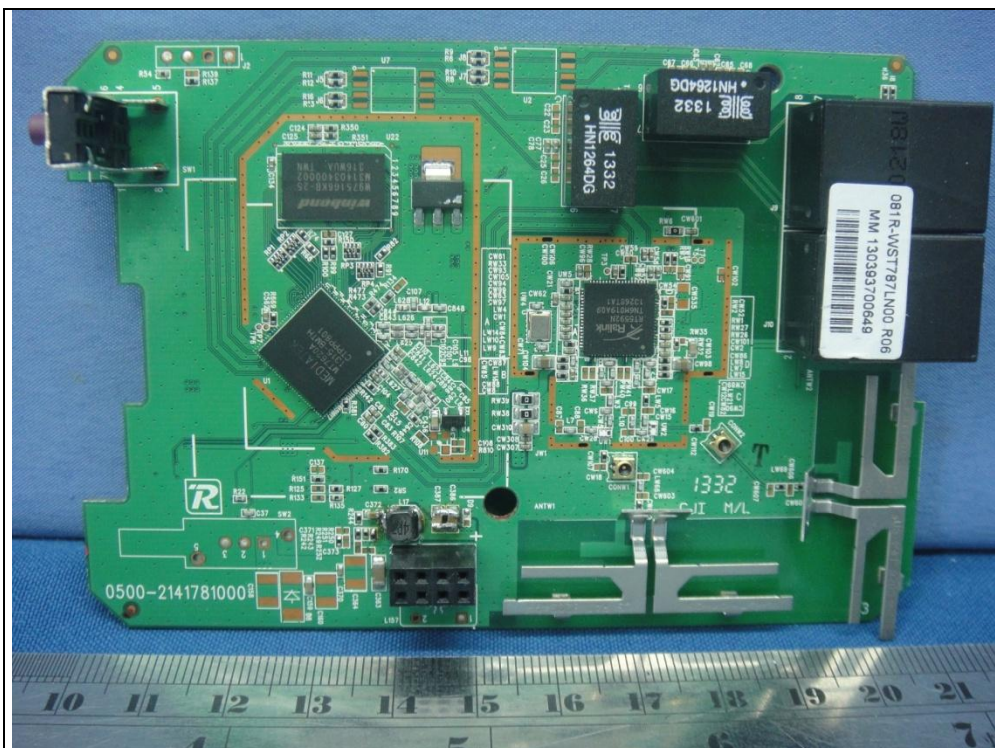

Model : RE4000W with internal power supply: HK-XX06-A12

Rev 1.0

Rev 2.0

Model : RE4000W with internal power supply: KSP20A1200050

Rev 1.0

Rev 2.0