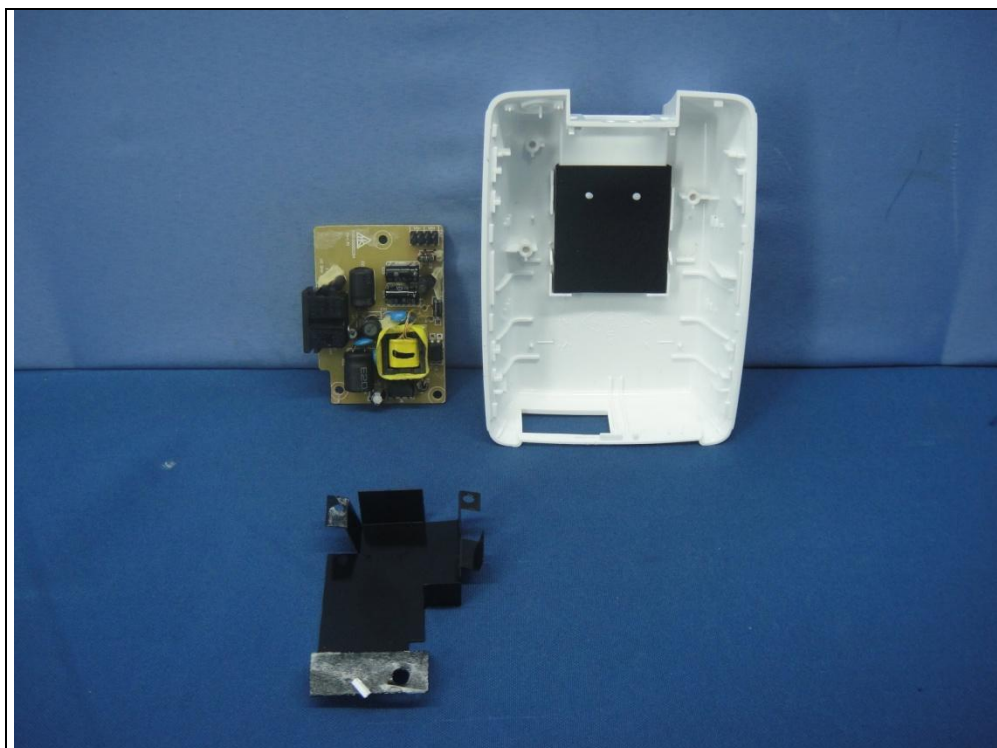

Model : RE4000W with internal power supply: HK-XX06-A12

Rev 1.0

Rev 2.0

Model : RE4000W with internal power supply: KSP20A1200050

Rev 1.0

Rev 2.0