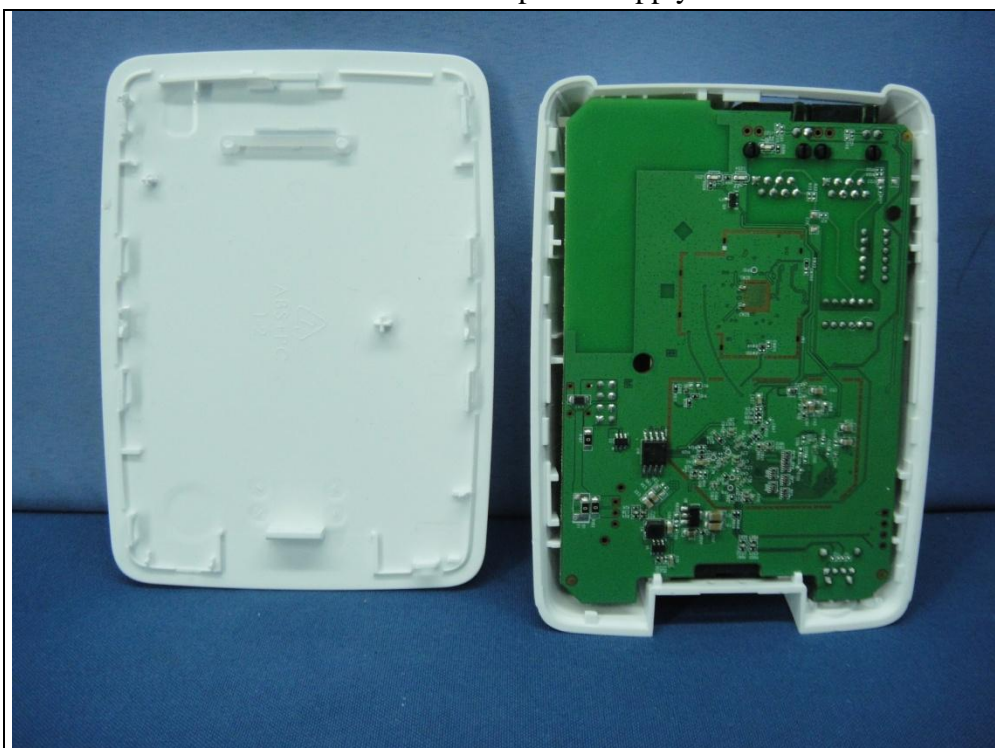

Model : RE4000W with internal power supply: HK-XX06-A12

Rev 1.0

Rev 2.0

Model : RE4000W with internal power supply: KSP20A1200050

Rev 1.0

Rev 2.0