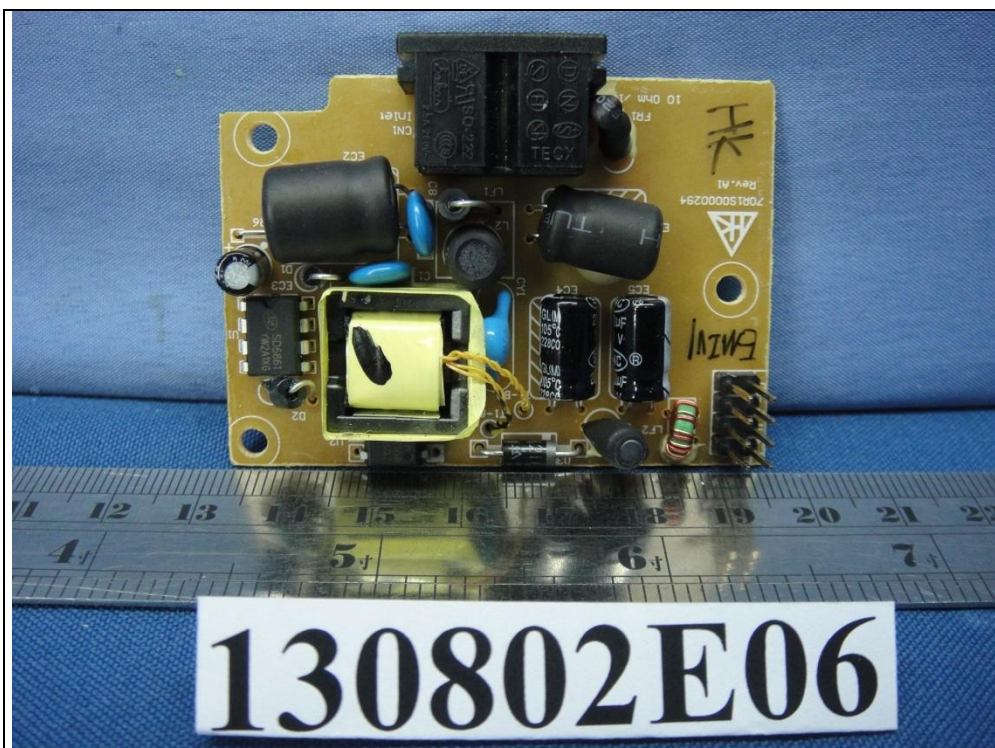

Model : RE4000W with internal power supply: HK-XX06-A12

Rev 1.0

Rev 2.0

Model : RE4000W with internal power supply: KSP20A1200050

Rev 1.0

Rev 2.0