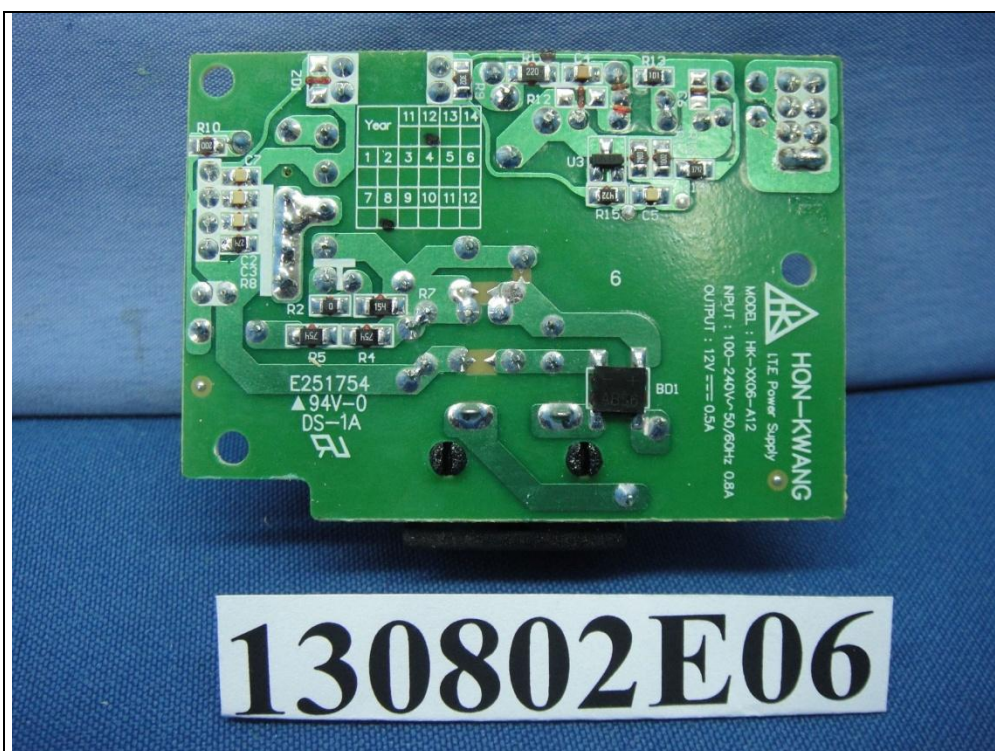

Model : RE4000W with internal power supply: HK-XX06-A12

Rev 1.0

Rev 2.0

Model : RE4000W with internal power supply: KSP20A1200050

Rev 1.0

Rev 2.0