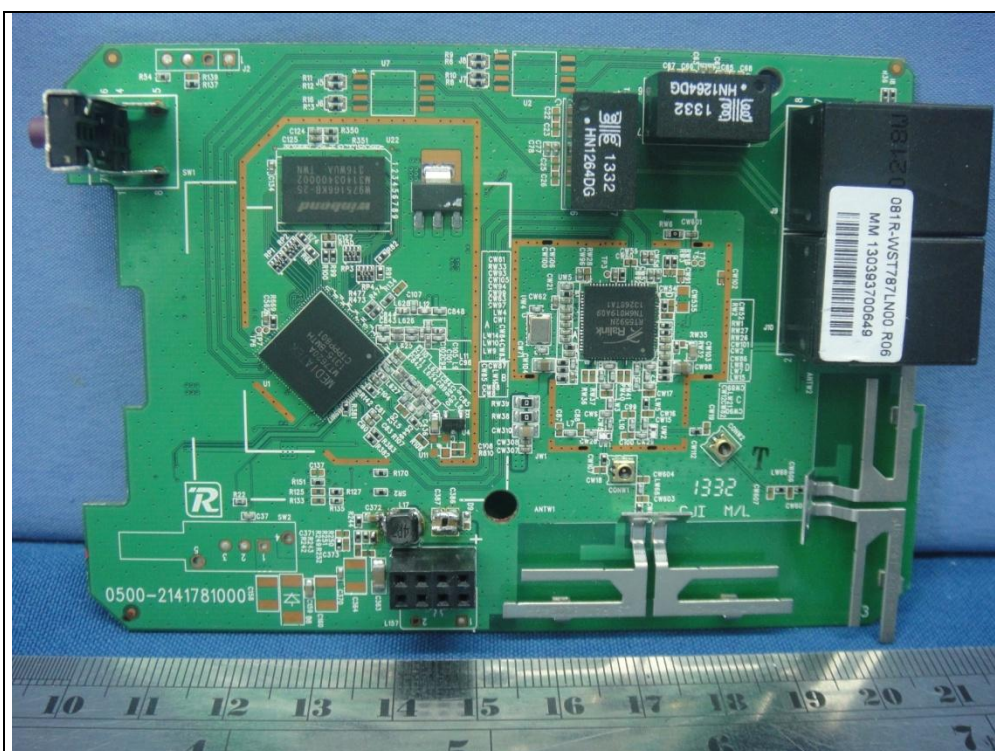

Model : RE4000W with internal power supply: HK-XX06-A12

Rev 1.0

Rev 2.0

Model : RE4000W with internal power supply: KSP20A1200050

Rev 1.0

Rev 2.0