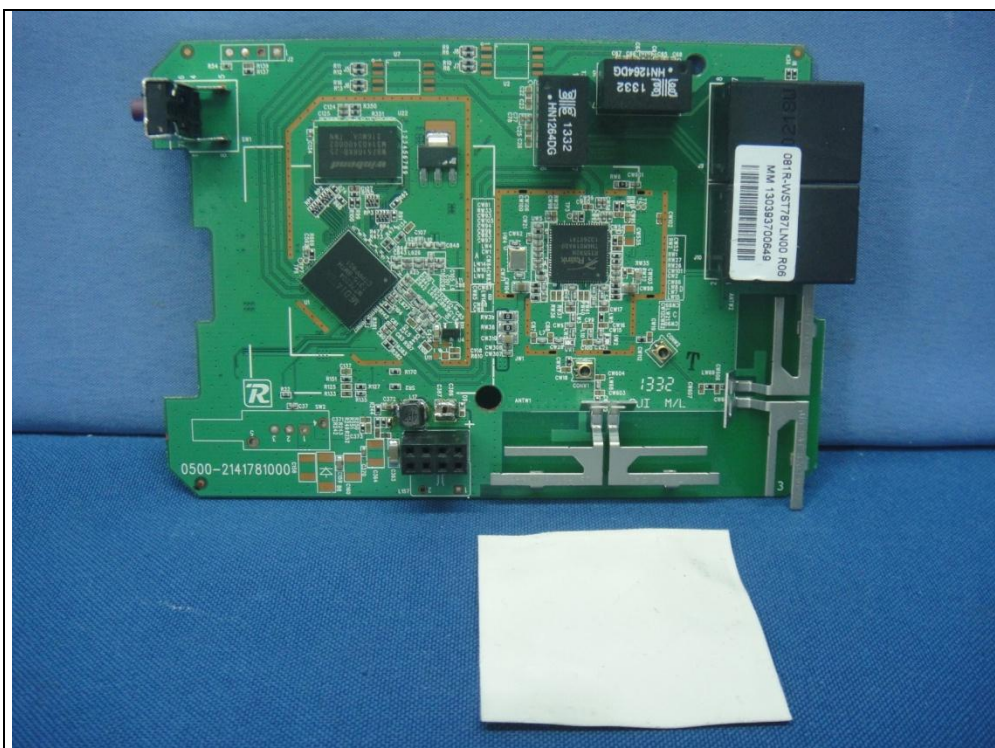

Model : RE4000W with internal power supply: HK-XX06-A12

Rev 1.0

Rev 2.0

Model : RE4000W with internal power supply: KSP20A1200050

Rev 1.0

Rev 2.0