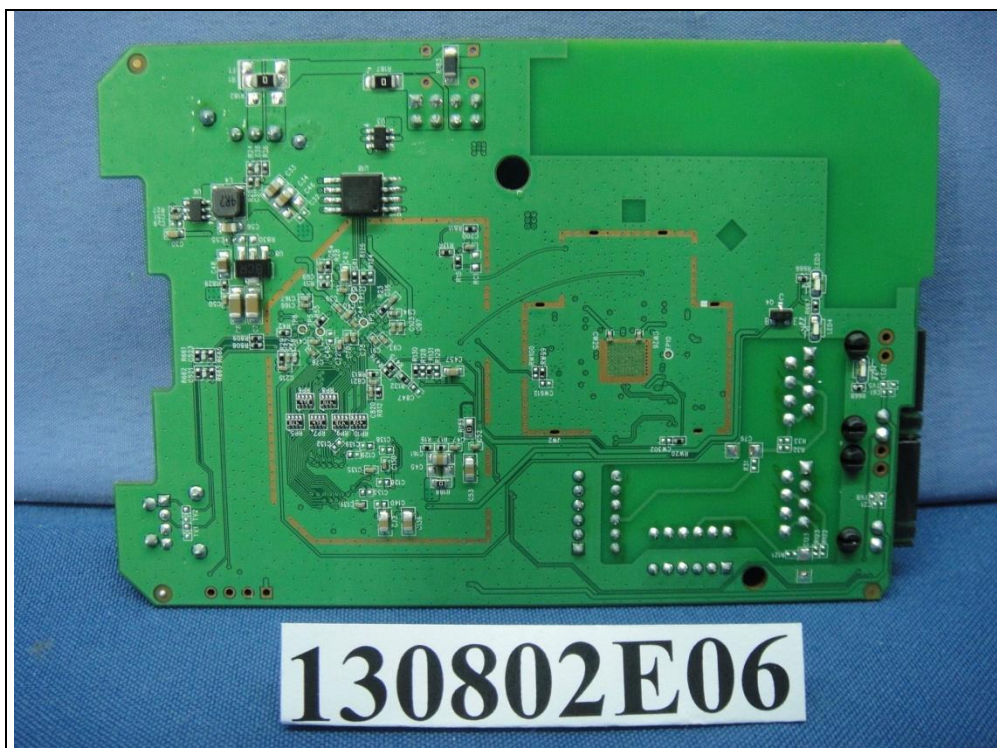

Model : RE4000W with internal power supply: HK-XX06-A12

Rev 1.0

Rev 2.0

Model : RE4000W with internal power supply: KSP20A1200050

Rev 1.0

Rev 2.0