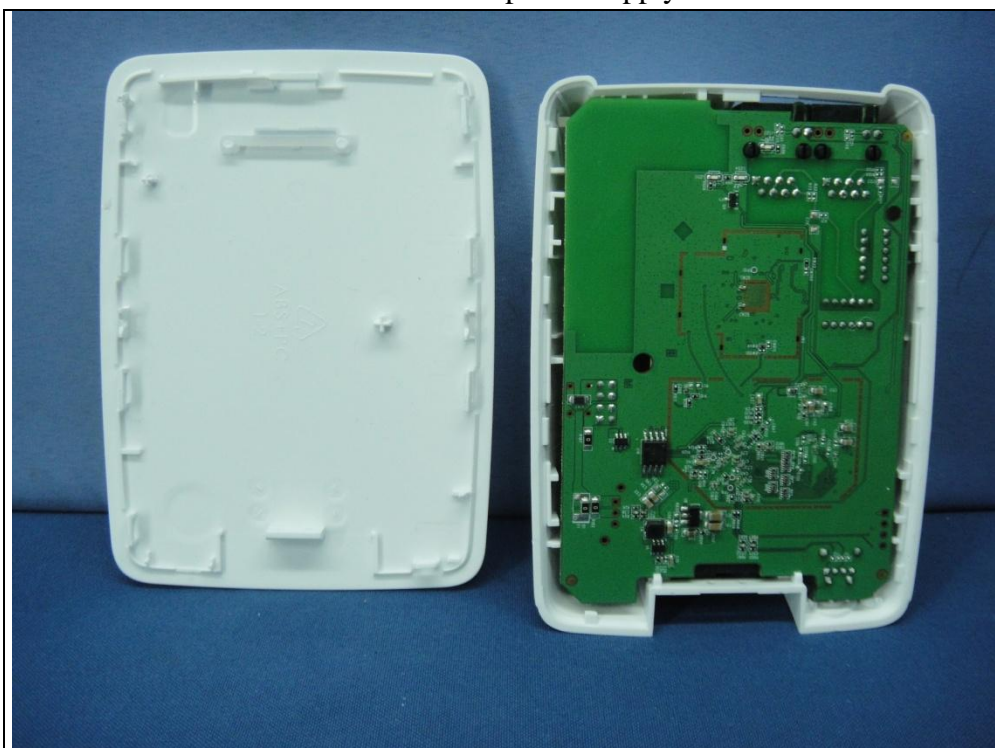

Model : RE4000W with internal power supply: HK-XX06-A12

Rev 1.0

Rev 2.0

Model : RE4000W with internal power supply: KSP20A1200050

Rev 1.0

Rev 2.0