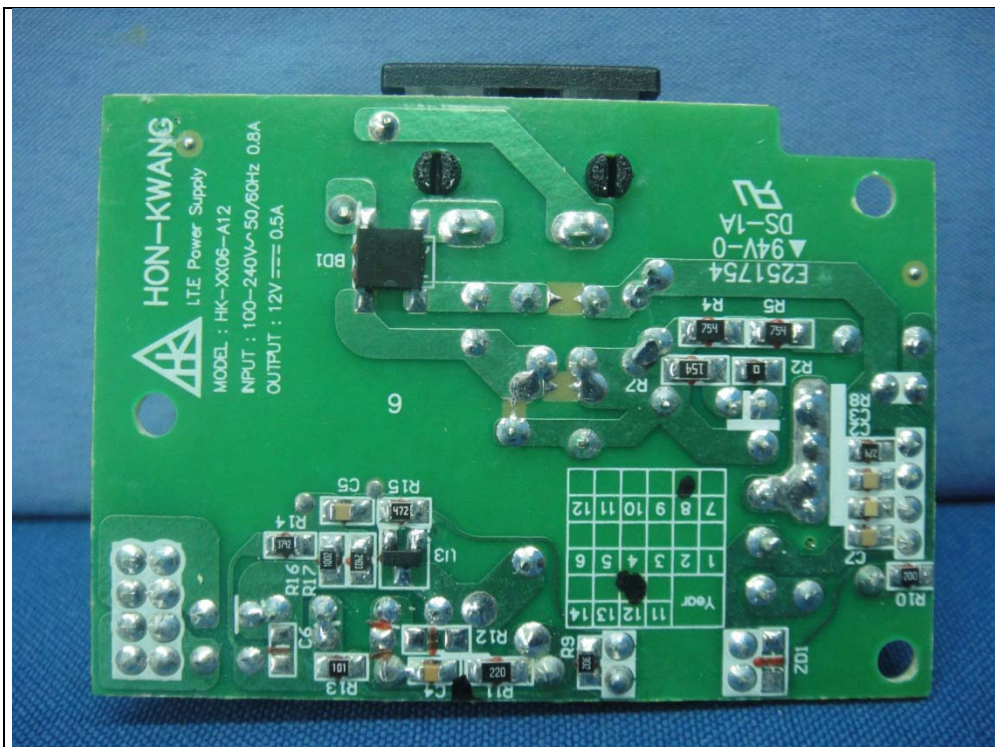

Model : RE3000W with internal power supply: HK-XX06-A12

Model : RE3000W with internal power supply: UOP0612A