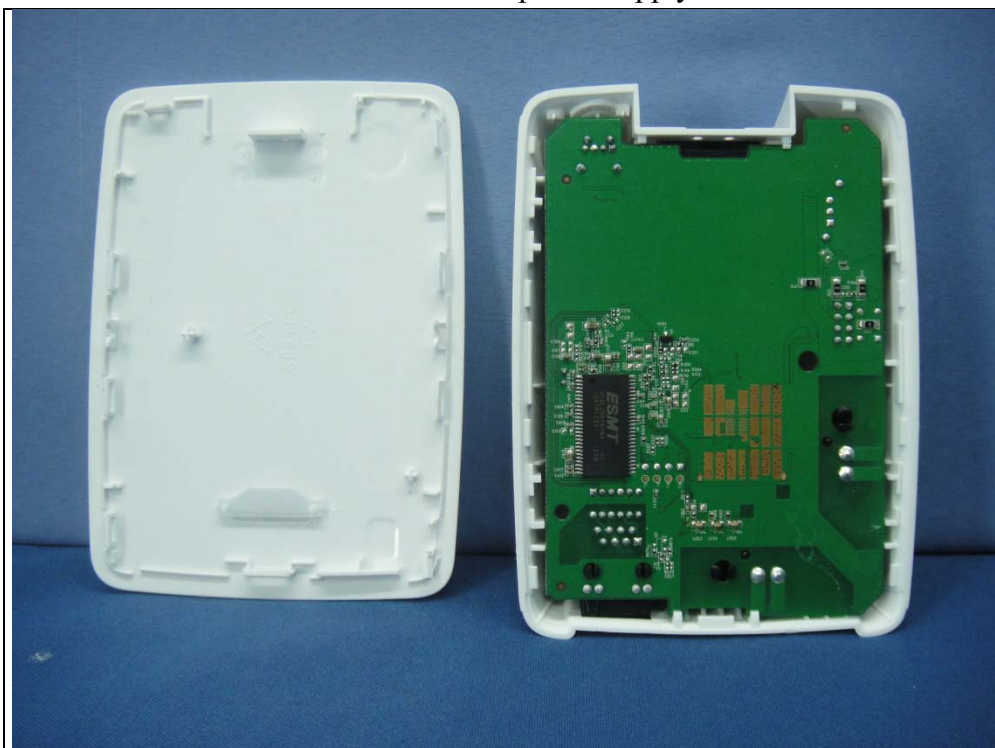

Model : RE3000W with internal power supply: HK-XX06-A12

Model : RE3000W with internal power supply: UOP0612A