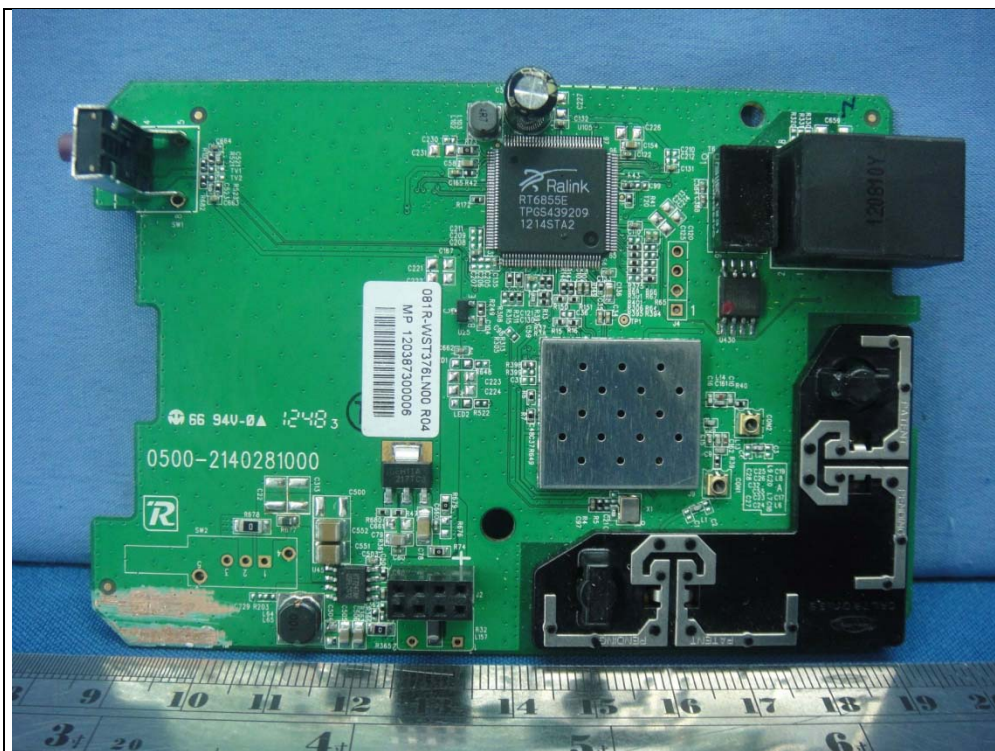

Model : RE3000W with internal power supply: HK-XX06-A12

Model : RE3000W with internal power supply: UOP0612A