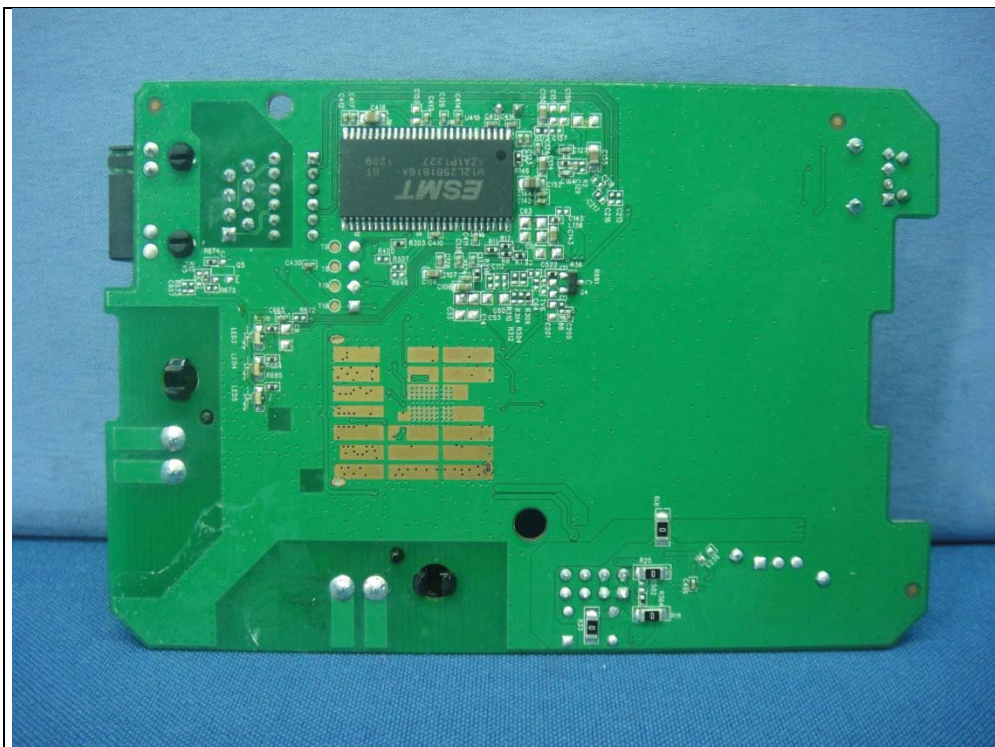

Model : RE3000W with internal power supply: HK-XX06-A12

Model : RE3000W with internal power supply: UOP0612A