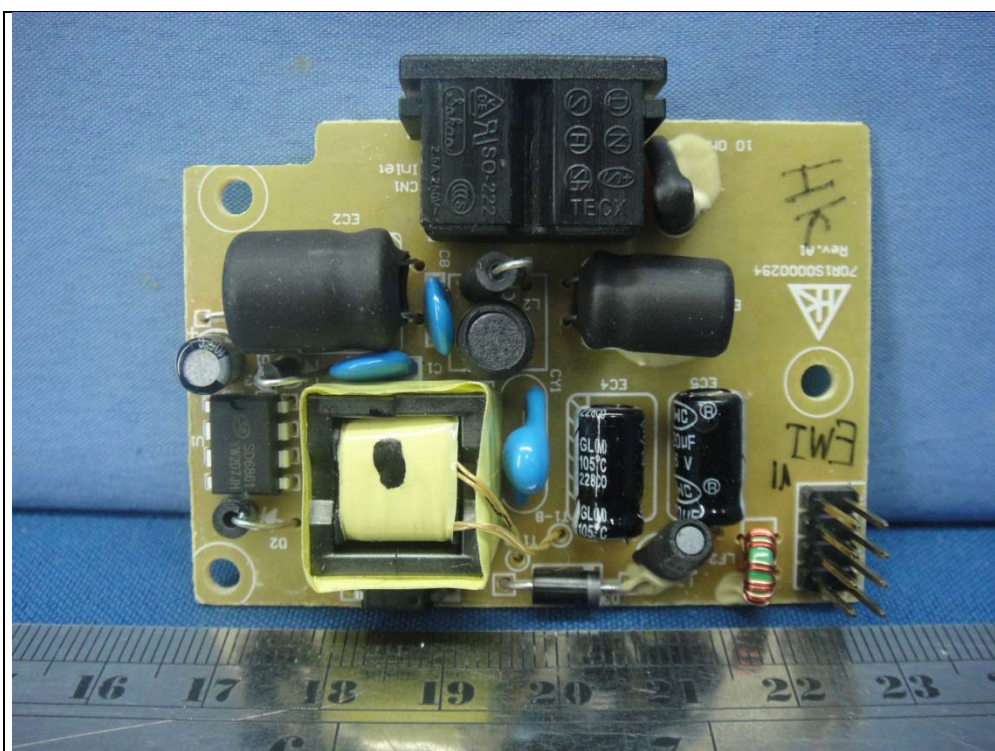

Model : RE3000W with internal power supply: HK-XX06-A12

Model : RE3000W with internal power supply: UOP0612A