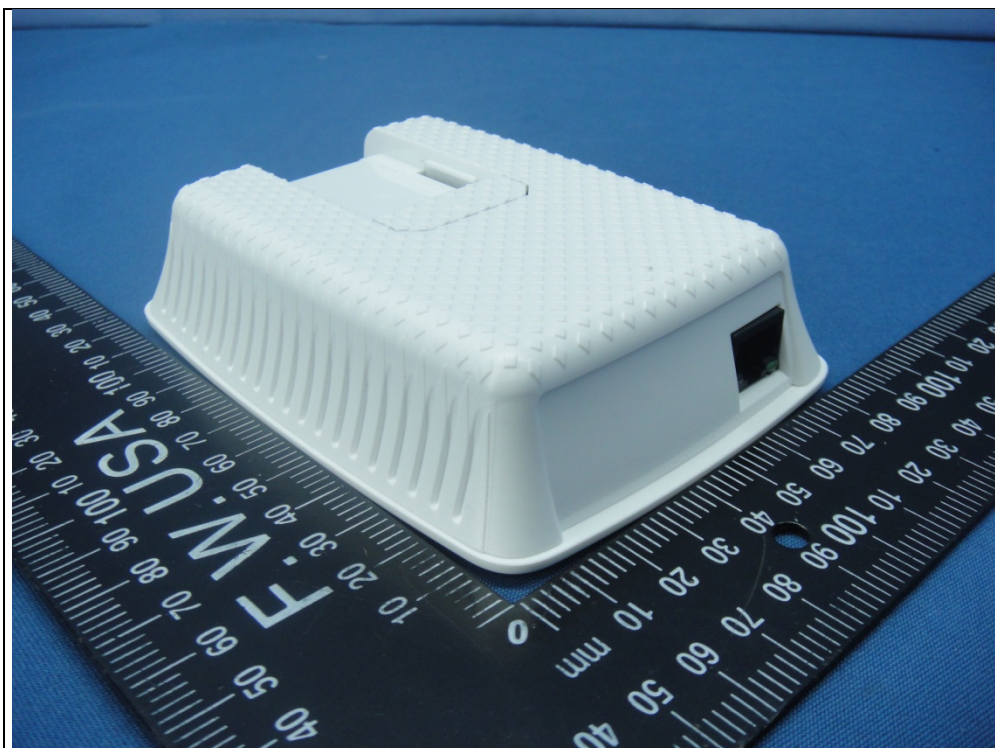

CONSTRUCTION PHOTOS OF EUT

Model : RE3000W with internal power supply: HK-XX06-A12

Model : RE3000W with internal power supply: UOP0612A