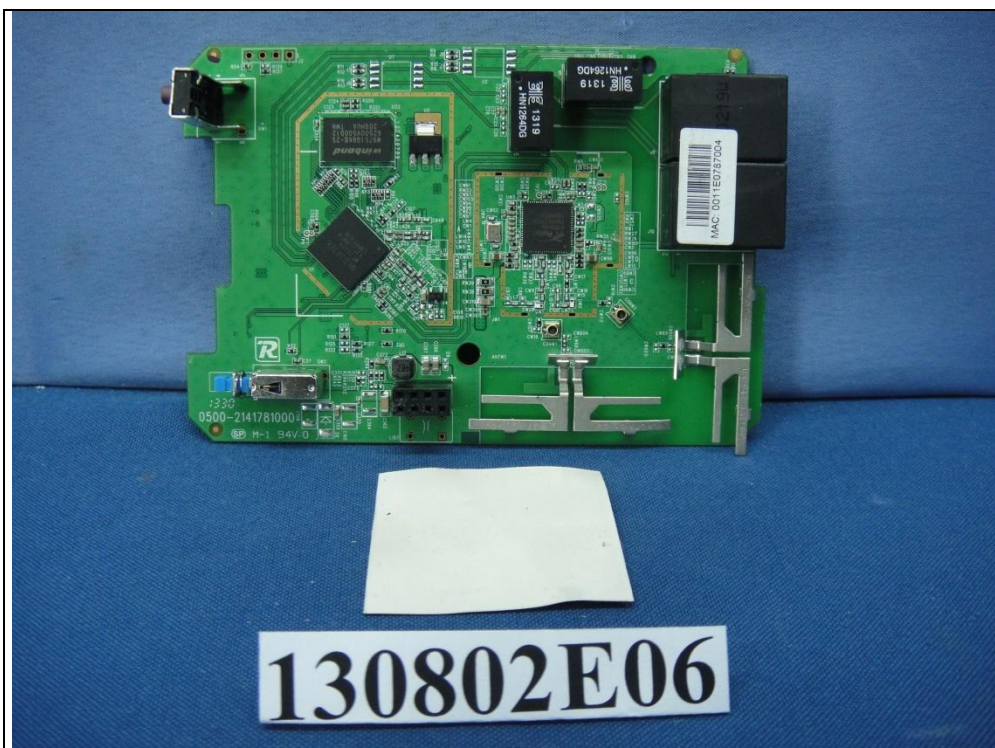

EUT with internal power supply: HK-XX06-A12

EUT with internal power supply: KSP20A1200050