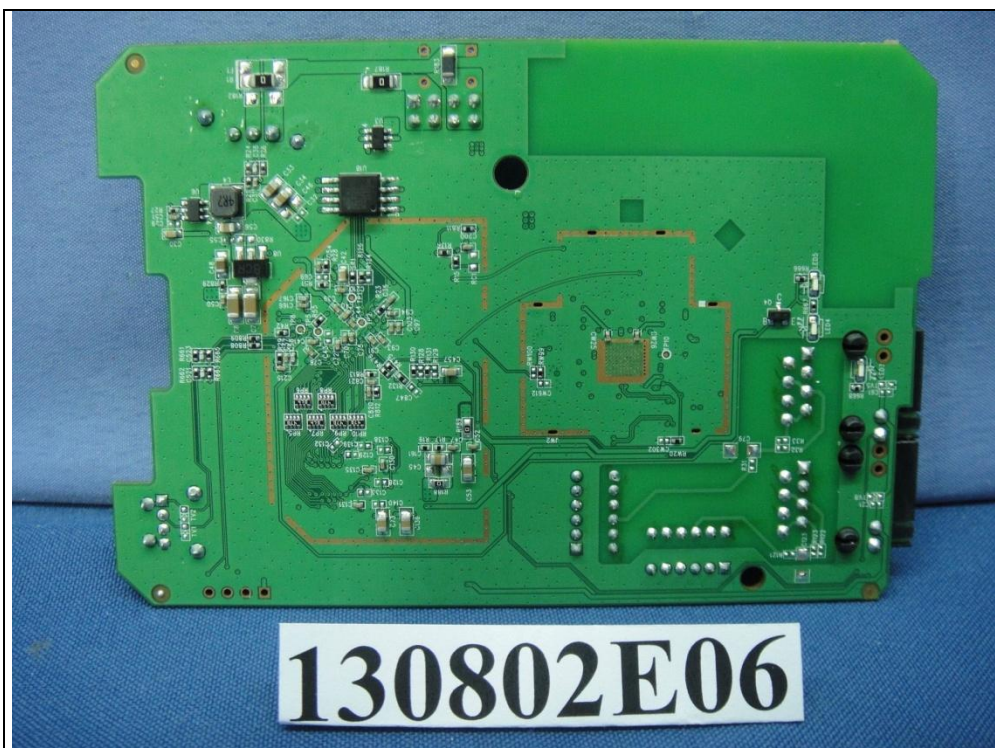

EUT with internal power supply: HK-XX06-A12

EUT with internal power supply: KSP20A1200050