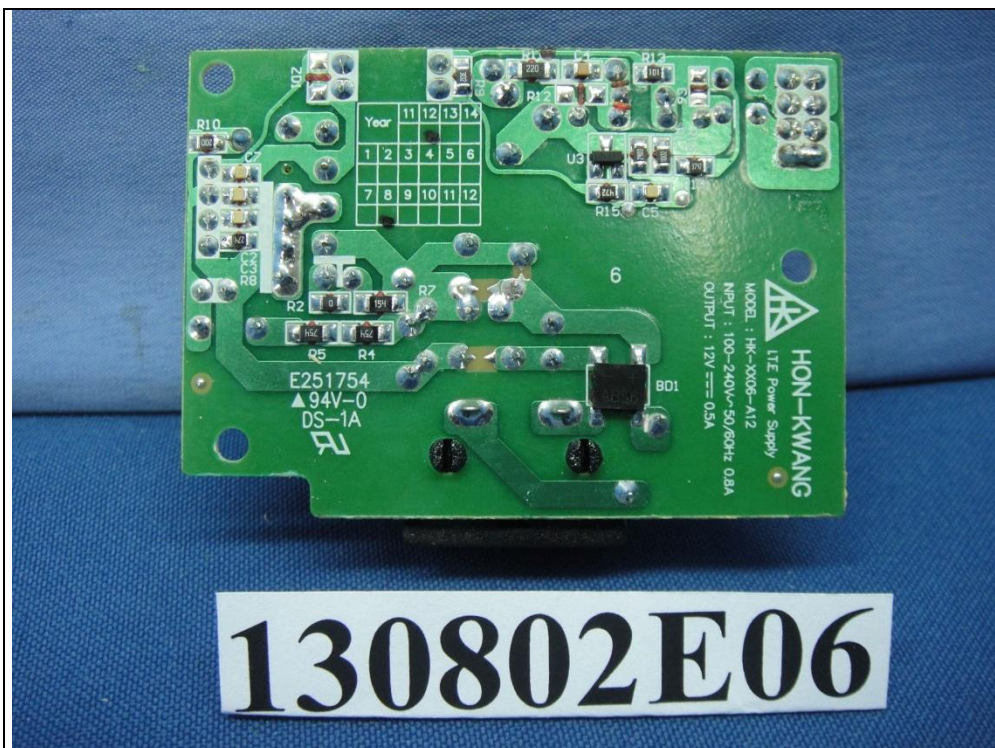

EUT with internal power supply: HK-XX06-A12

EUT with internal power supply: KSP20A1200050