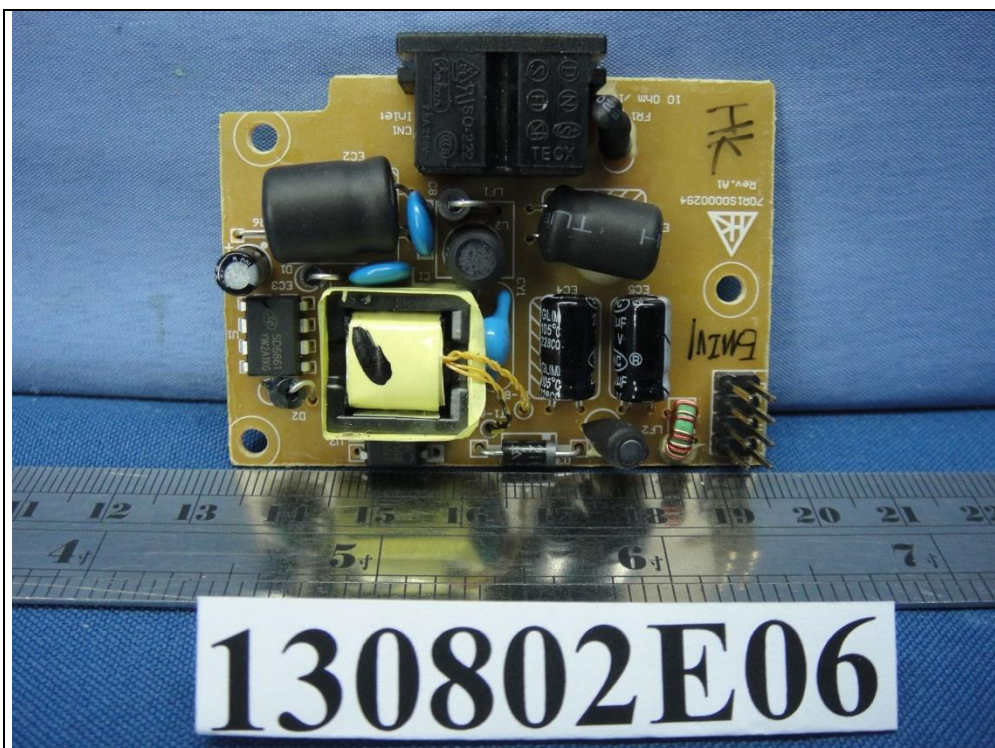

EUT with internal power supply: HK-XX06-A12

EUT with internal power supply: KSP20A1200050