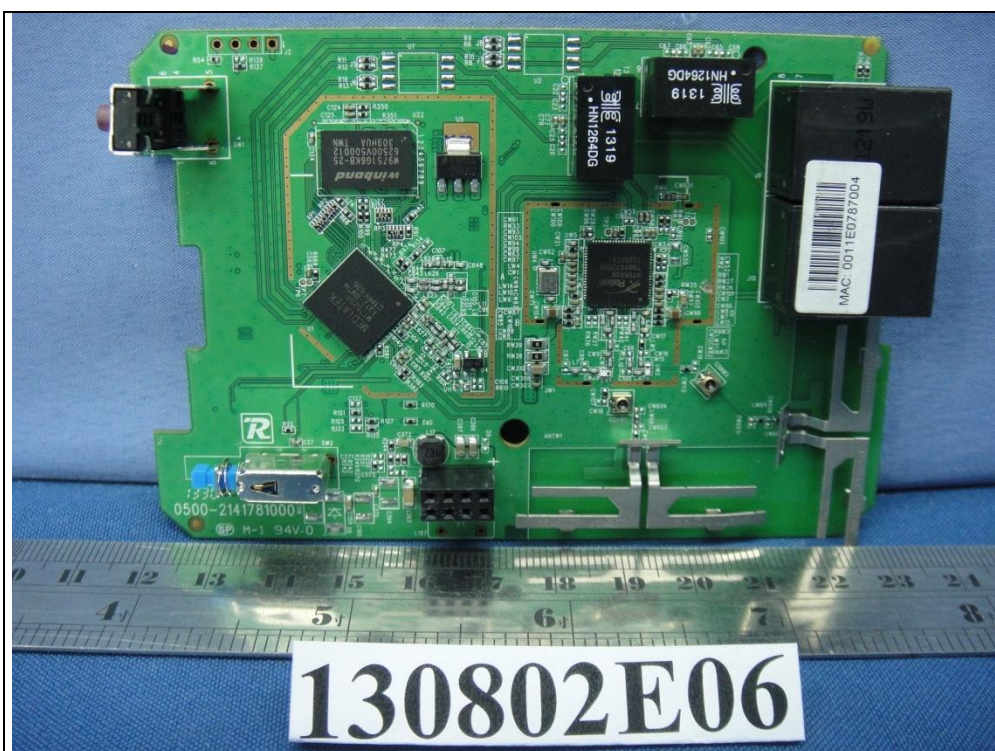

EUT with internal power supply: HK-XX06-A12

EUT with internal power supply: KSP20A1200050