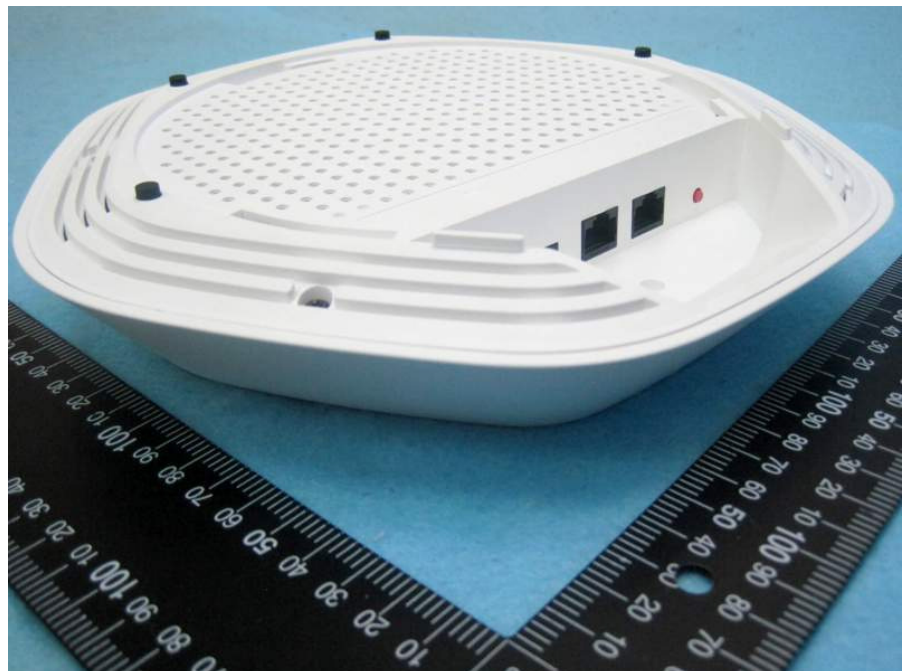

Photographs of EUT

Cradle

Adapter

Model No.:

HK-AY-120A200-US