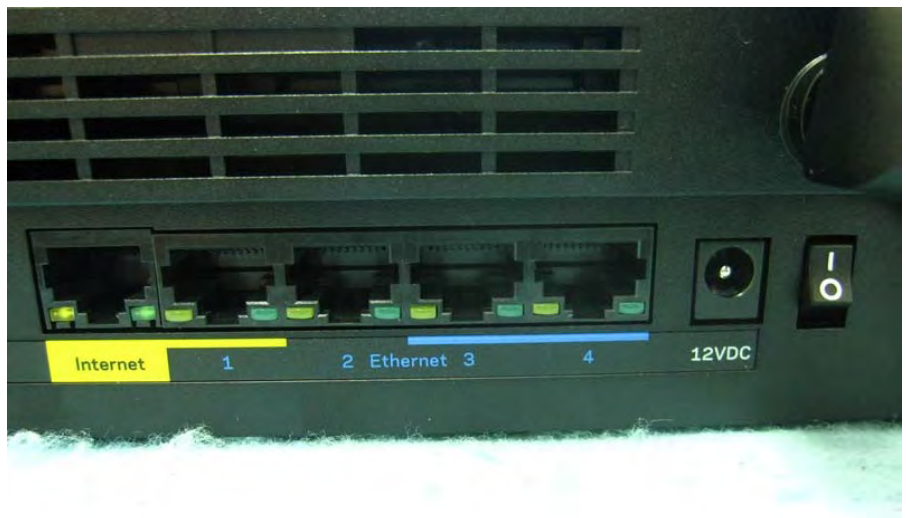

Brand Name: LINKSYS Model No.: EA9300, EA9250

Adapter 1

Adapter 2

Power Core

RJ-45 cable