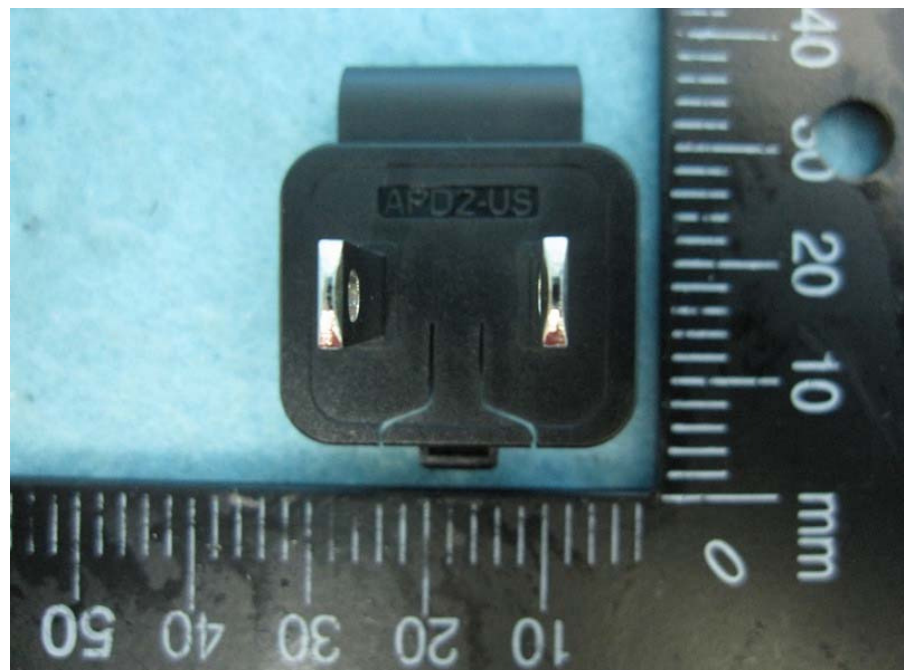

Photographs of EUT

Adapter 1

Model No.: MU30-P120250-A1

(Fixed plug)

Adapter 2
Model No.: WA-30J12FU
(Fixed plug)

Adapter 3
Model No.: WA-30J12R
(Interchangeable plug)

Adapter 4

Model No.: KSAS0361200250D5

(Interchangeable plug)

Plug 1 (only for Adapter 3 use)

Plug 2 (only for Adapter 4 use)

RJ-45 cable
Color: black

RJ-45 cable
Color: Blue

Dipole Antenna