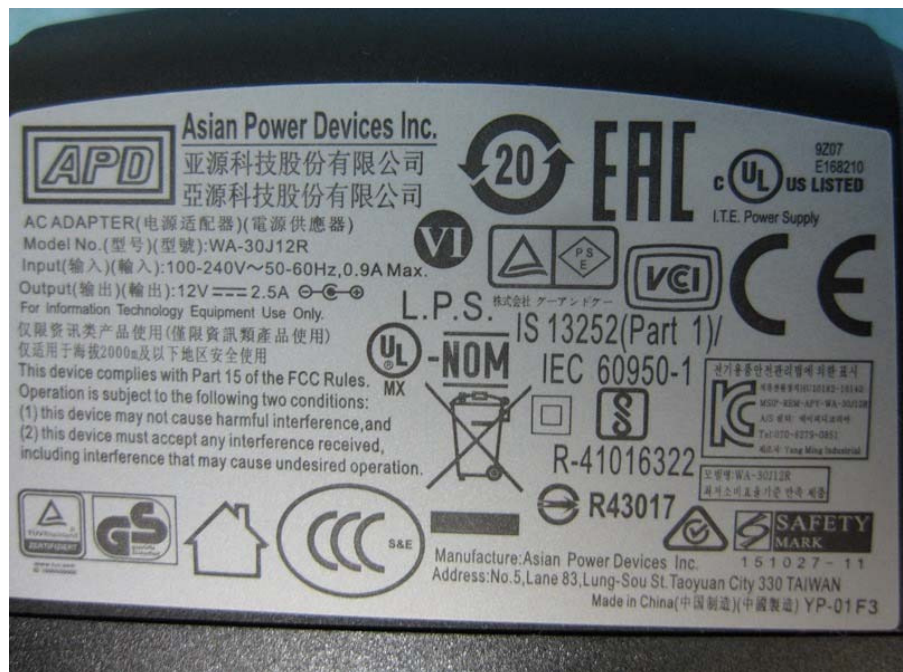

Photographs of EUT

Adapter 1

Model No.: MU30-P120250-A1

(Fixed plug)

Adapter 2
Model No.: WA-30J12FU
(Fixed plug)

Adapter 3
Model No.: WA-30J12R
(Interchangeable plug)

Adapter 4

Model No.: KSAS0361200250D5