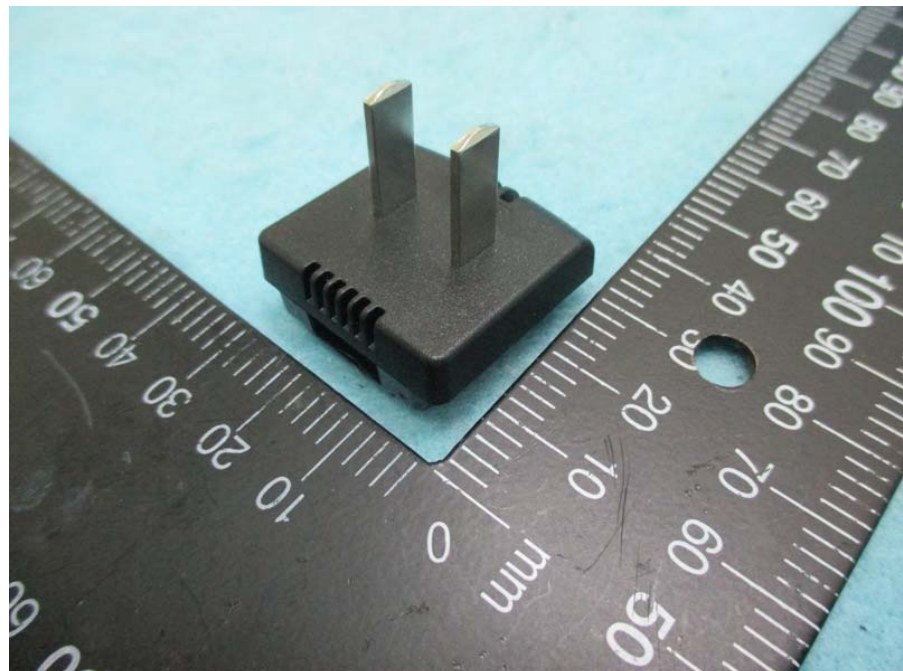

Photographs of EUT

Adapter 1
Model: HK-X142-A12S

Adapter 2

Model:

KSAS0501200350HU

Adapter 3

Model:

KSAS0451200350D5

Adapter 4
Model: HK-X142-A12

Plug (For Adapter 3 use)

RJ-45 cable

Antenna