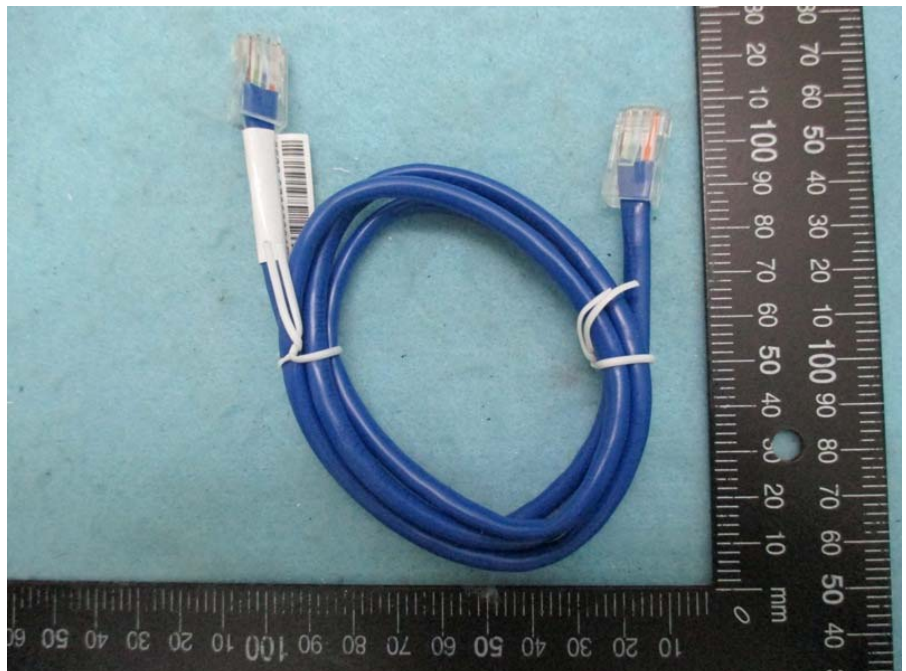

Adapter 4
Model: HK-X142-A12

Plug (For Adapter 3 use)

RJ-45 cable

Antenna