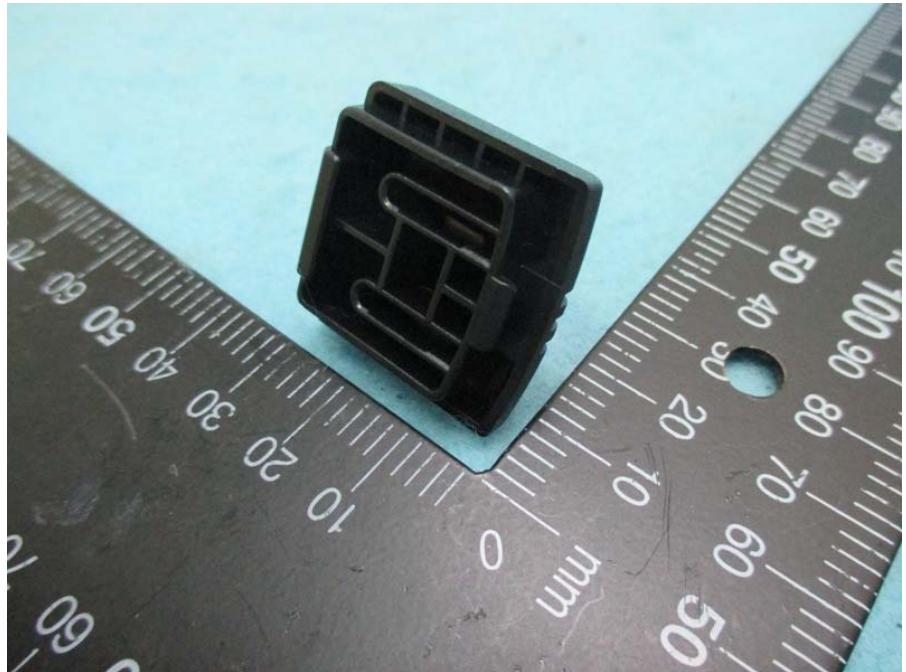

Photographs of EUT

Adapter 1
Model: HK-X142-A12S

Adapter 2

Model:

KSAS0501200350HU

Adapter 3

Model:

KSAS0451200350D5

Adapter 4
Model: HK-X142-A12

Plug (For Adapter 3 use)

RJ-45 cable

Antenna