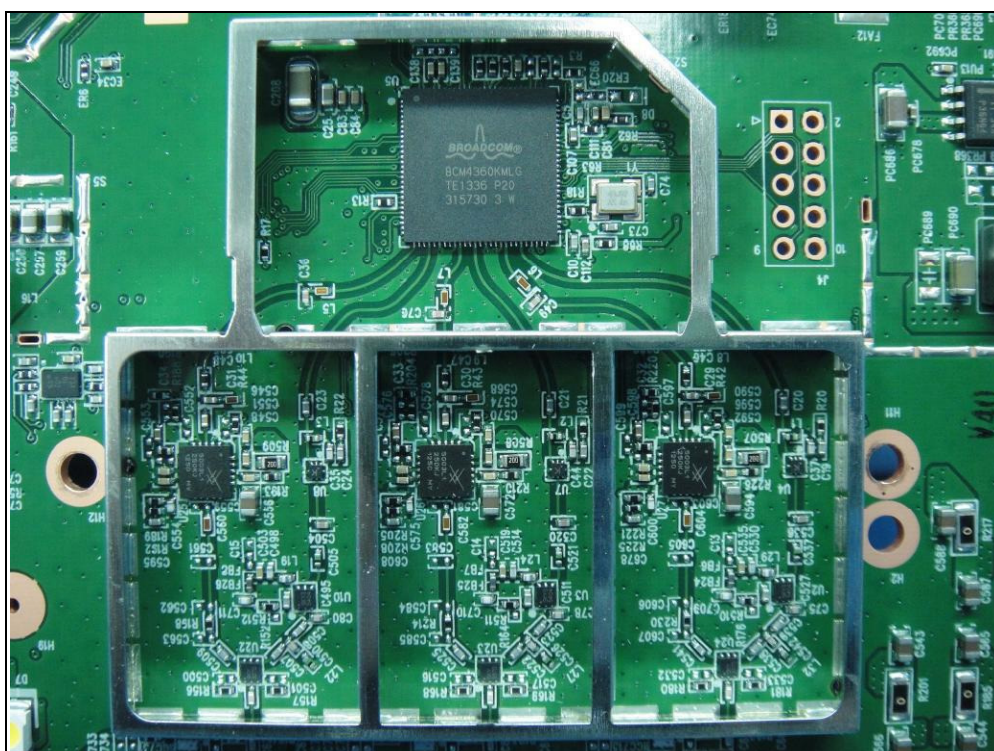

# CONSTRUCTION PHOTOS OF EUT

RJ45 XFRM Transformer: MINGTEK