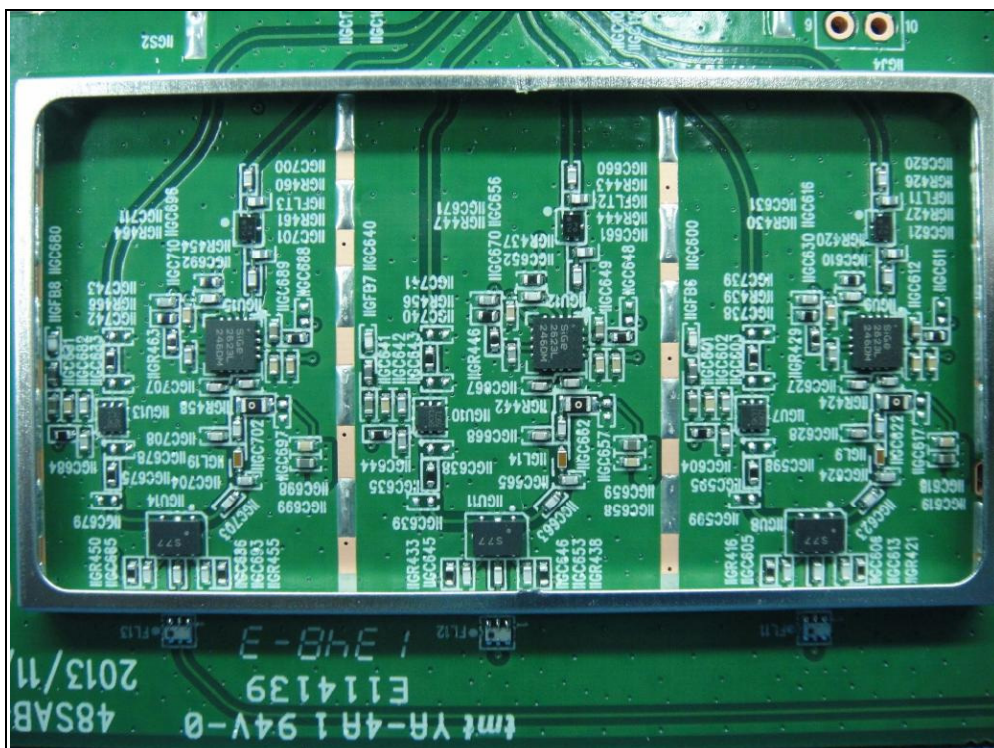

# CONSTRUCTION PHOTOS OF EUT

RJ45 XFRM Transformer: MINGTEK