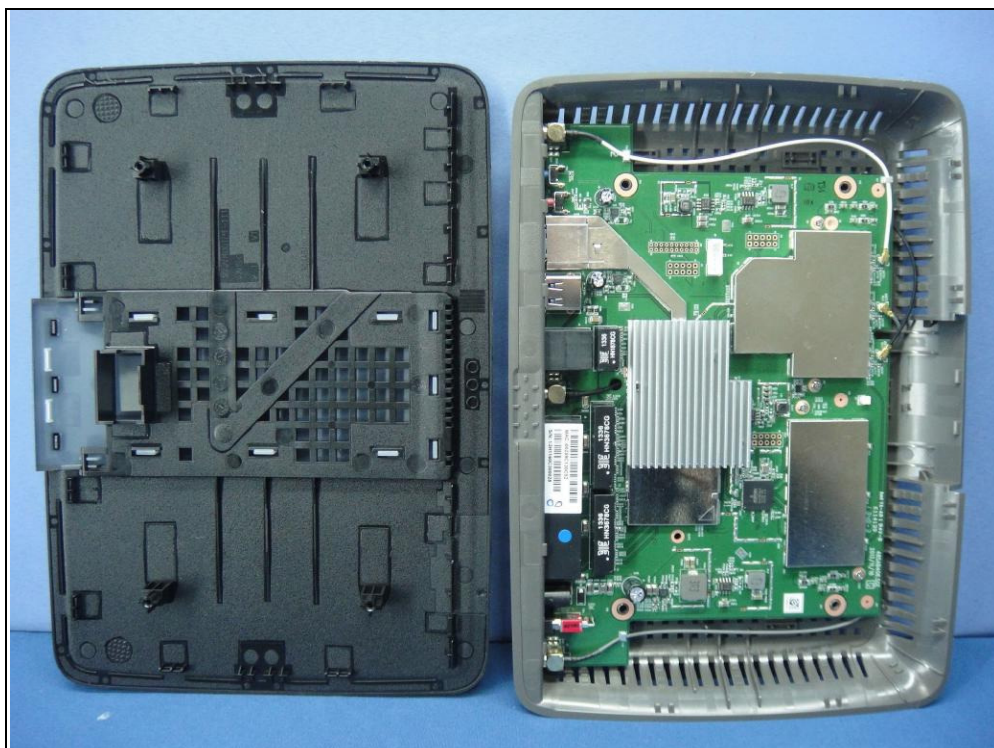

# CONSTRUCTION PHOTOS OF EUT

RJ45 XFRM Transformer: MINGTEK