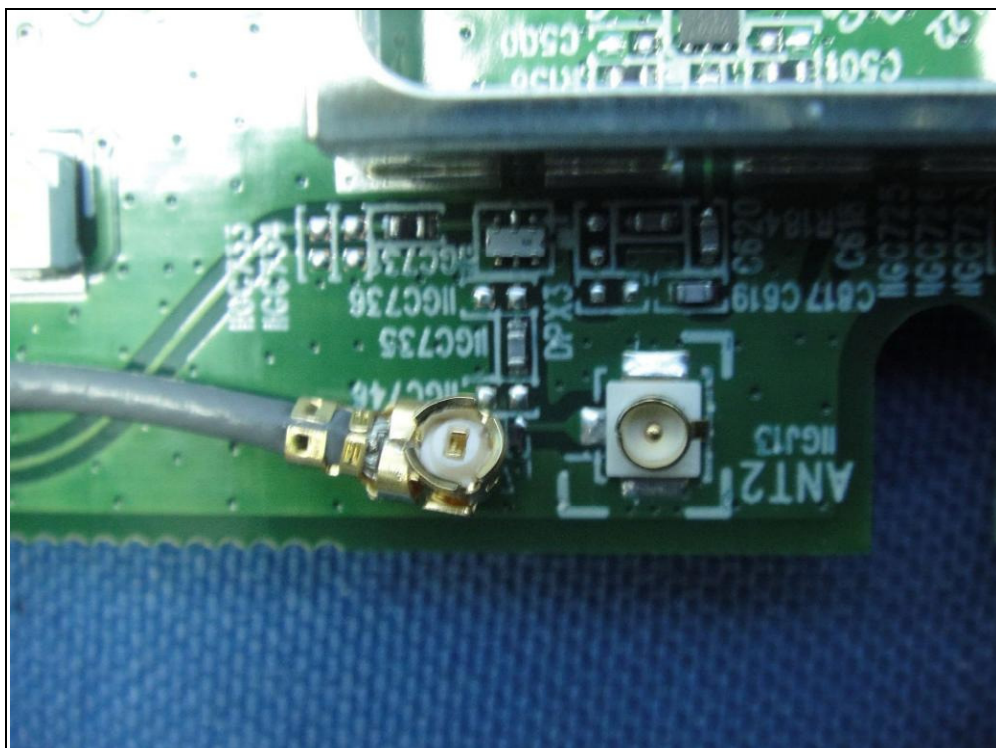

# CONSTRUCTION PHOTOS OF EUT

RJ45 XFRM Transformer: MINGTEK

### RJ45 XFRM Transformer: MYJWD