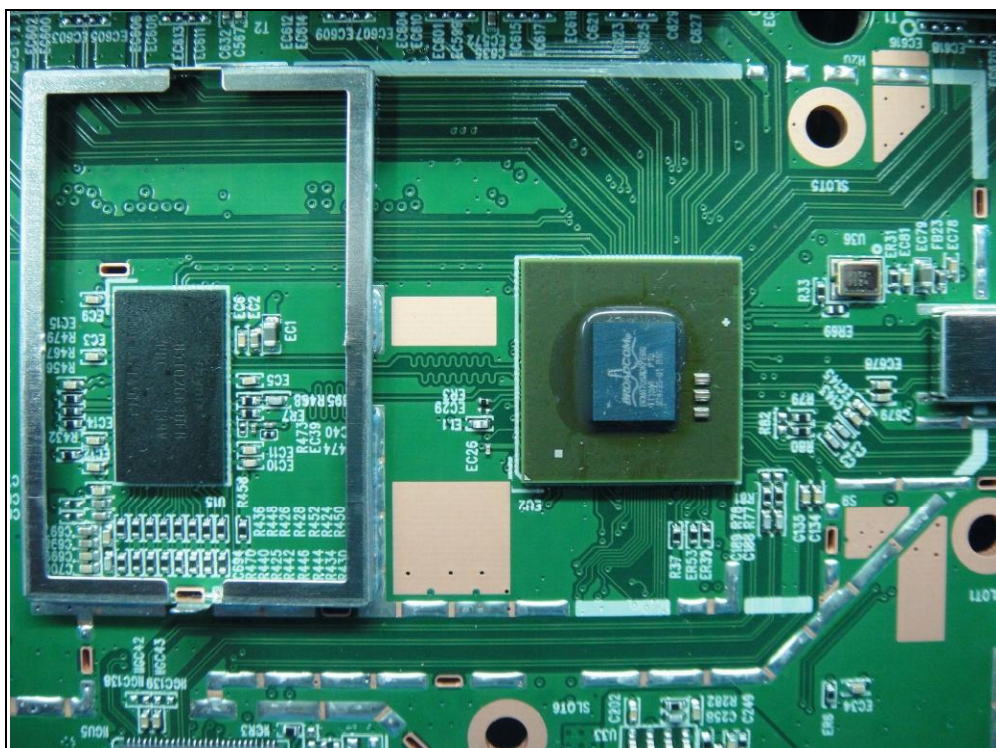

# CONSTRUCTION PHOTOS OF EUT

RJ45 XFRM Transformer: MINGTEK