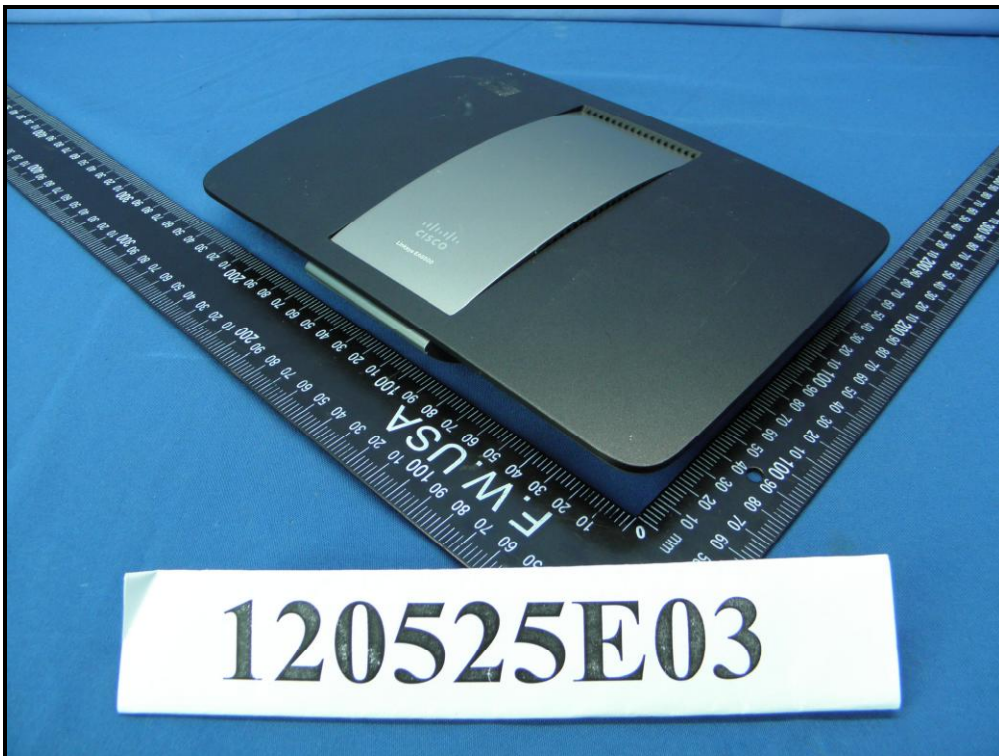

# CONSTRUCTION PHOTOS OF EUT

A D T

Adapter: HK-X142-A12

Adapter: CAD3612

Adapter: IU30-6120250-WP

Adapter: CAD3612L