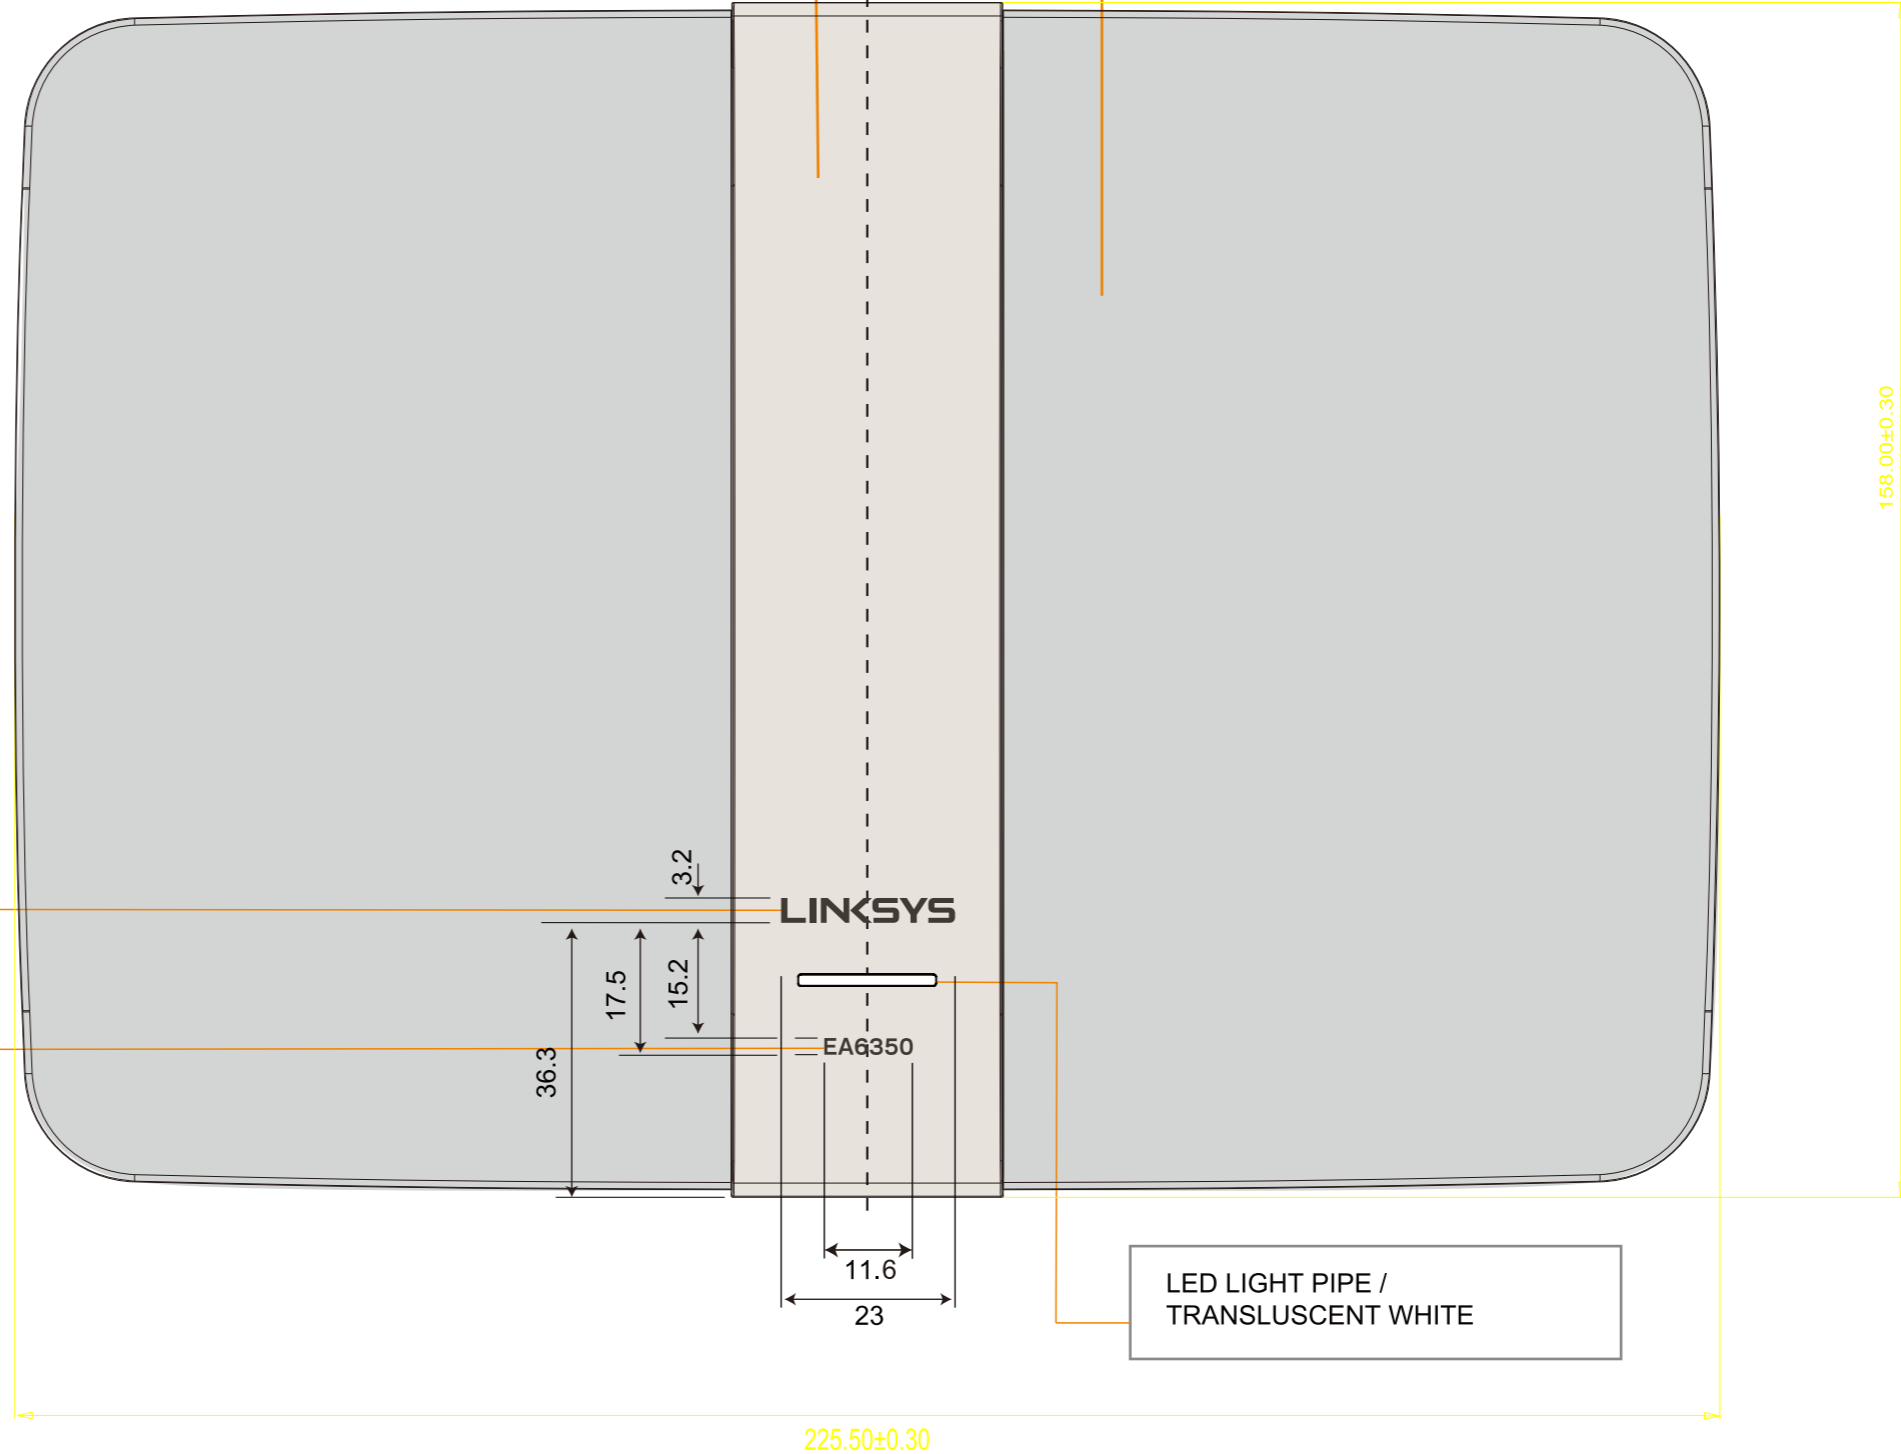

■ Version: R01
■ Date: 04/01/2016

■ Scale 1:1
■ Report by Bel_Chan

NOTE:

Top Color:

1) Housing:  

2) Logo: PANTONE BLACK 7C
&
Text

LINKSYS

EA6350

Band
Color name - Band Grey NM
Color code: SDGY1210_D60
finish: MT11010

Top Cover
Carbon Black
Color# SDBK0908_D01
Texture: MT11010

LED LIGHT PIPE /
TRANSLUSCENT WHITE

■ Version: R01
 ■ Date: 04/01/2016

■ Scale 1:1
 ■ Report by Bel_Chan

NOTE:

Top Color:

1) Housing:

2) Logo: PANTONE BLACK 7C

&
 Text

LINKSYS

- Pantone 8403C
- Pantone 422C
- Black

Serial No. / N° de série :
 PPPVMMMYXXXX
 MAC Address / Adresse MAC :
 MACOUIXXXXX
 XXXXXXXX