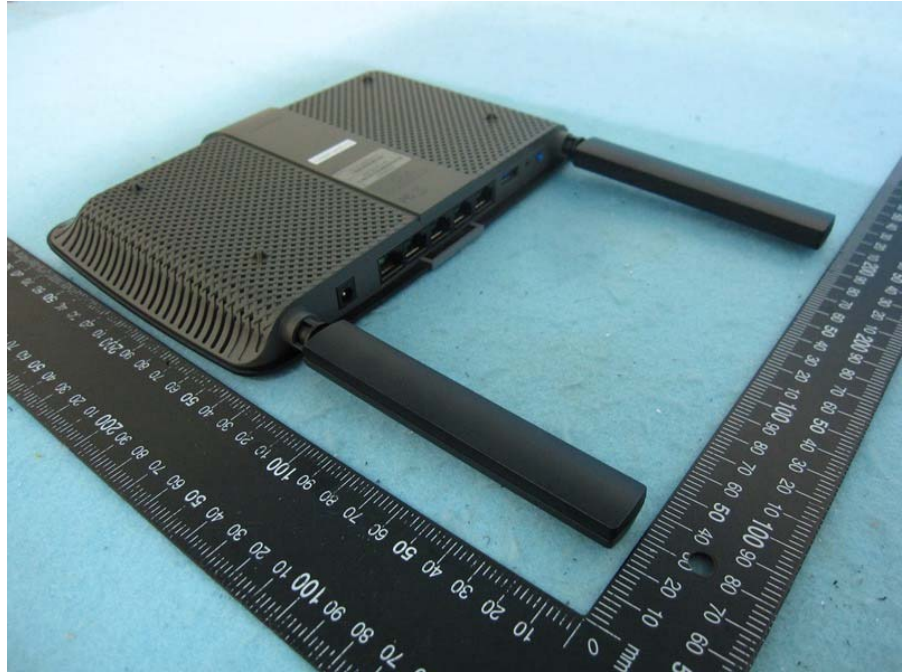

## APPENDIX I. Photographs of EUT

Adapter  
Model No.: WA-24Q12FU