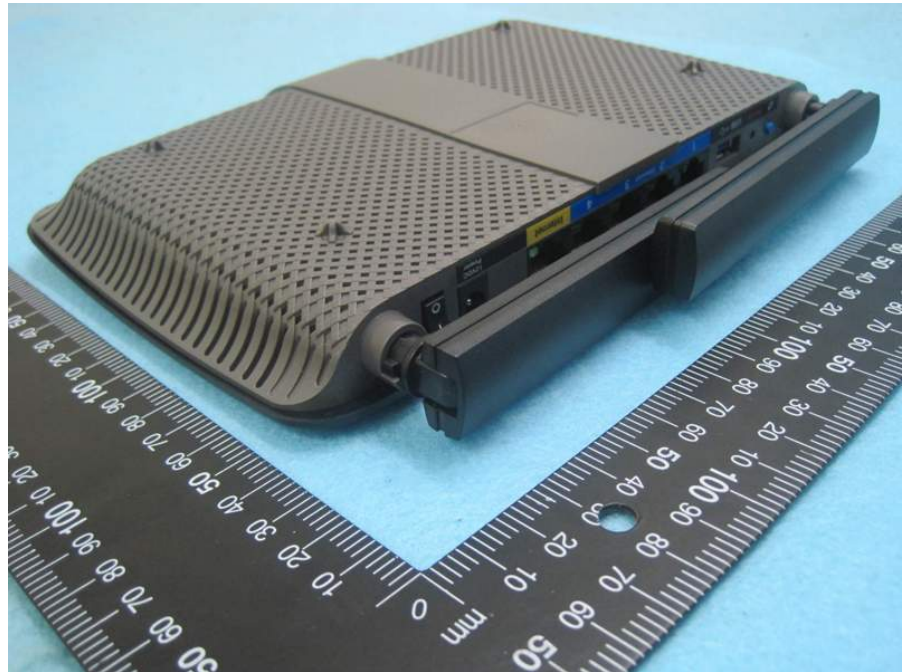

APPENDIX A. Photographs of EUT

Adapter 1 (Fixed plug)

Brand: APD

Model: WA-24E12FU

Adapter 2 (Interchangeable plug)

Brand: APD

Model: WA-24E12

Plug (Only for Adapter 2)