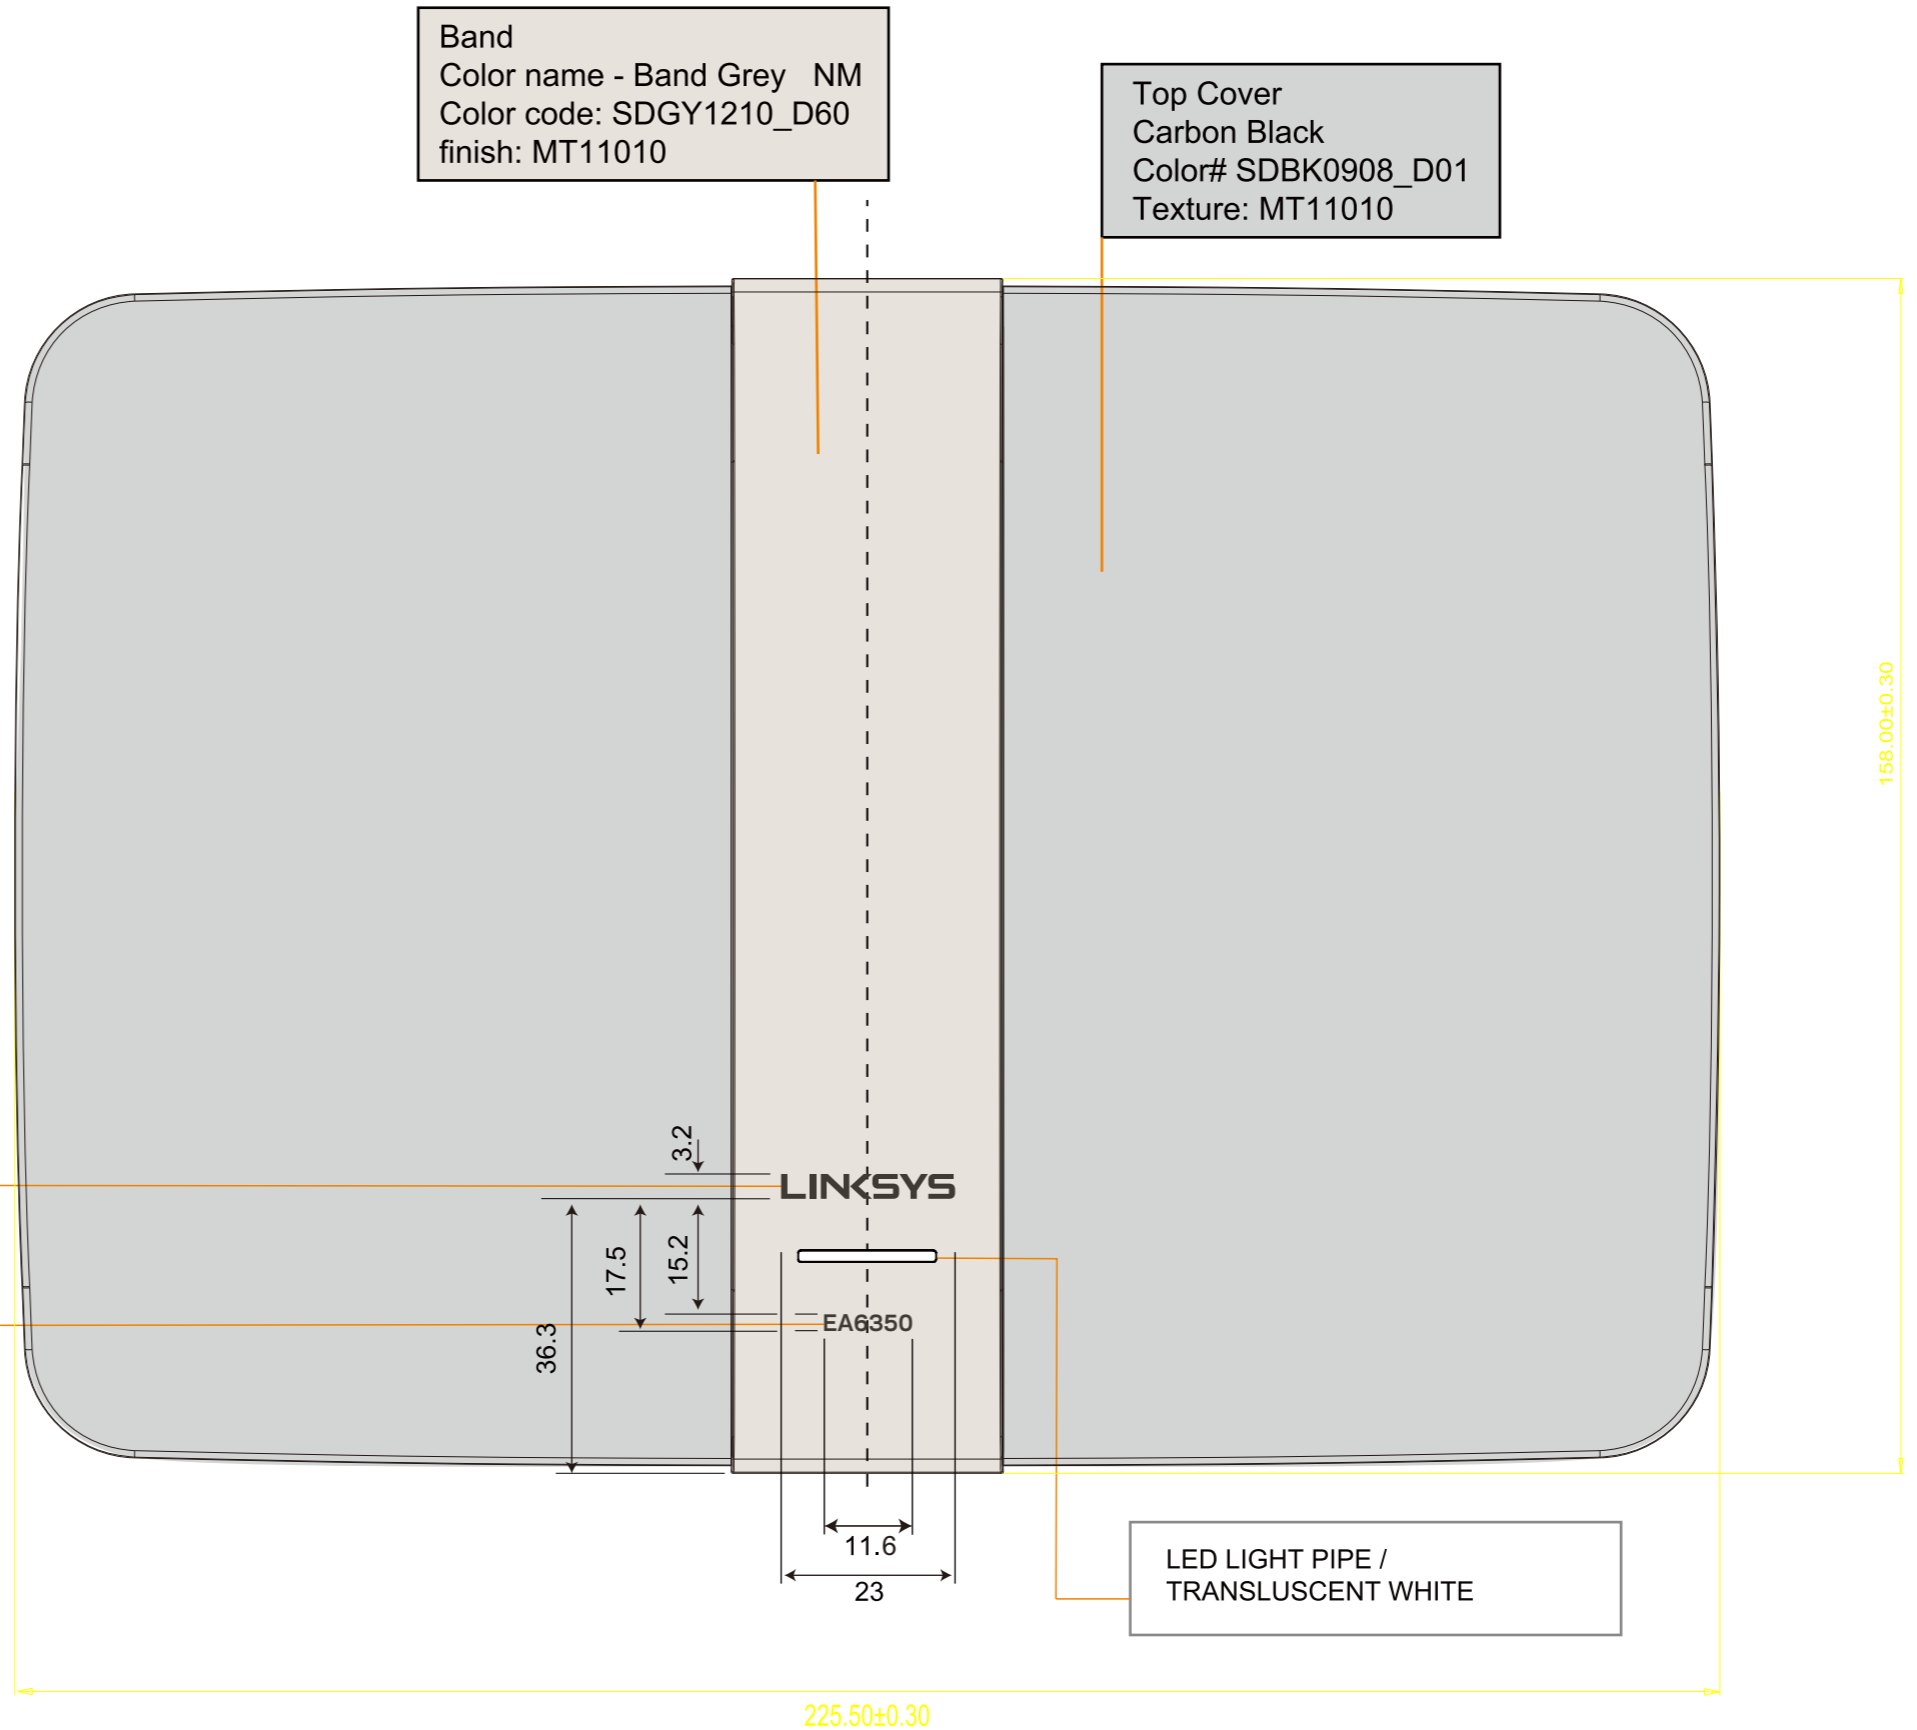

■ Version: R01
■ Date: 01/27/2014

■ Scale 1:1
■ Report by Bel_Chan

NOTE:

Top Color:

1) Housing: 

**2) Logo: PANTONE BLACK 7C
&
Text**

LINKSYS

EA6350

Band
Color name - Band Grey NM
Color code: SDGY1210_D60
finish: MT11010

Top Cover
Carbon Black
Color# SDBK0908_D01
Texture: MT11010

LED LIGHT PIPE /
TRANSLUCENT WHITE

225.50±0.30

158.00±0.30

■ Version: R01
■ Date: 01/23/2014

■ Scale 1:1
■ Report by Bel_Chan

NOTE:

Top Color:

1) Housing: 

2) Logo: PANTONE BLACK 7C

&
Text

LINKSYS

FCC ID: Q87-EA6350
IC: 3839A-EA6350
CAN ICES-3(B) / NMB-3(B)
Model No. / Modèle: EA6350
Rating / Régime nominal: 12V ~ 2A
Made in China / Fabriqué en Chine