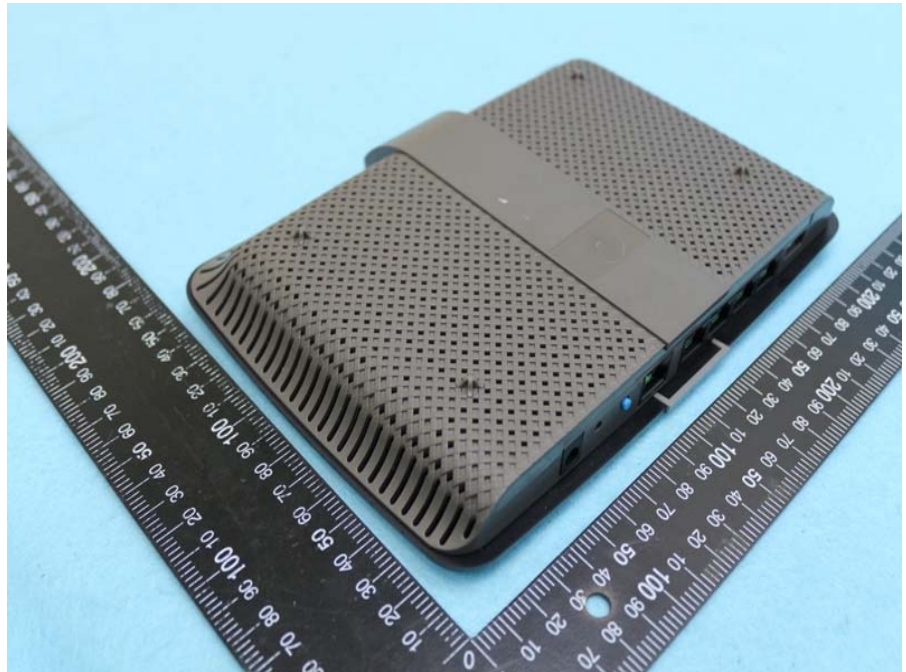

APPENDIX A. Photographs of EUT

Adapter 1
Brand Holder: APD
Model No.:
WA-24E12FU

Adapter 2
Brand Holder: APD
Model No.:
WA-24E12

Adapter 3

Brand Holder: HON-KWANG

Model No.:

HK-AX-120A200-US

Adapter 4

Brand Holder: HON-KWANG

Model No.:

HK-AX-120A200-CP

Adapter 5
Brand Holder: SOLYTECH
Model No.:
CAD2412

Adapter 6
Brand Holder: LEI
Model No.:
MU24-S120200-A1