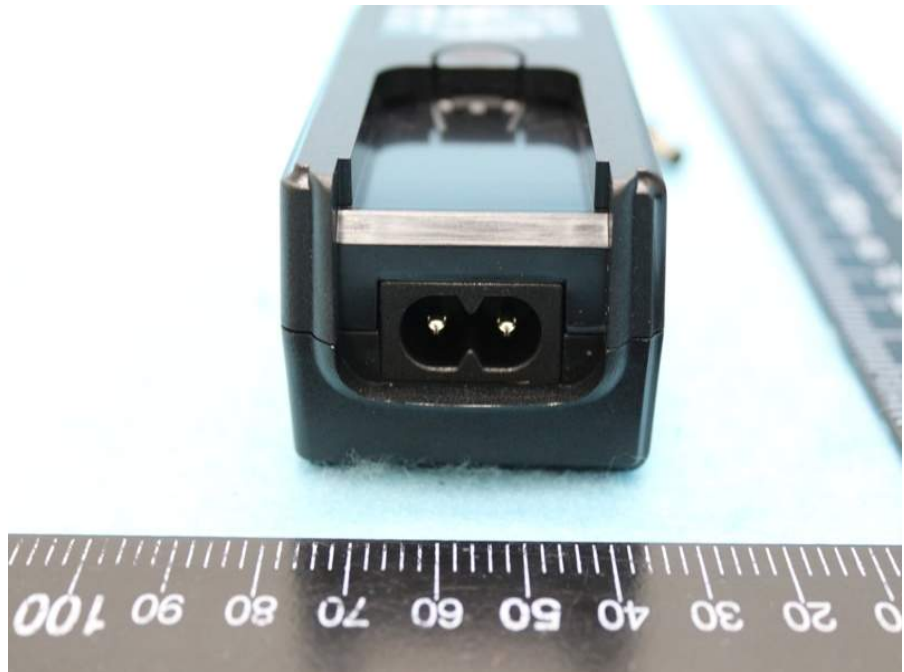

APPENDIX A. Photographs of EUT

Adapter 1
Brand Holder: APD
Model No.:
WA-24E12FU

Adapter 2
Brand Holder: APD
Model No.:
WA-24E12

Adapter 3

Brand Holder: HON-KWANG

Model No.:

HK-AX-120A200-US

Adapter 4

Brand Holder: HON-KWANG

Model No.:

HK-AX-120A200-CP

Adapter 5
Brand Holder: SOLYTECH
Model No.:
CAD2412

Adapter 6
Brand Holder: LEI
Model No.:
MU24-S120200-A1