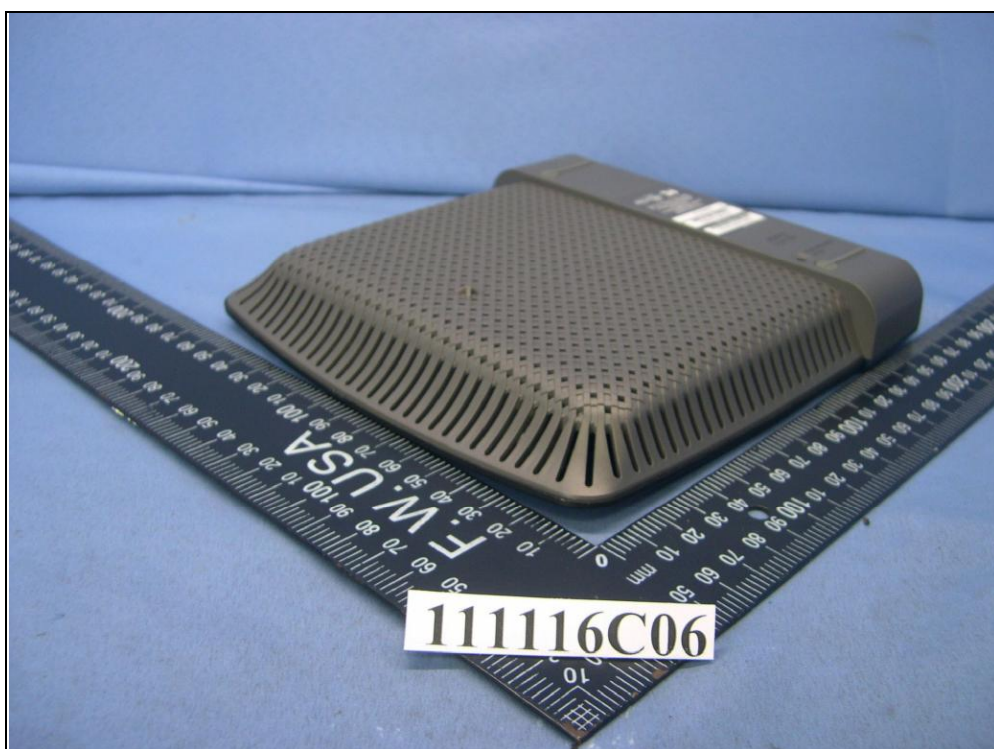

# CONSTRUCTION PHOTOS OF EUT

Adapter: MU24-B120200-A1

Adapter: CAD2412