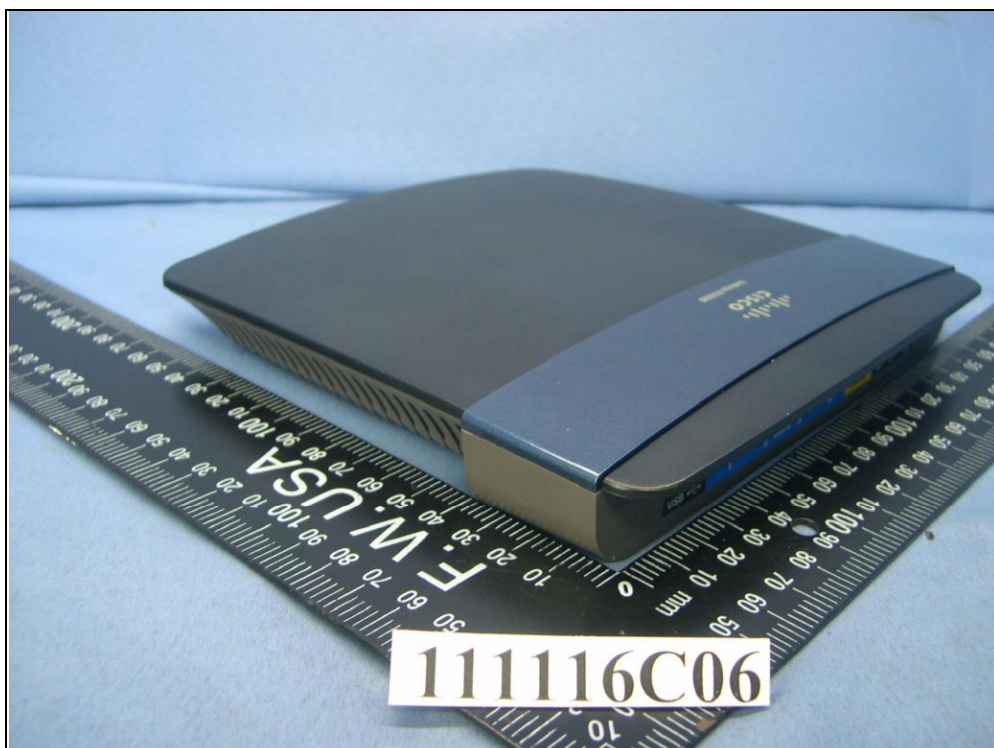

# CONSTRUCTION PHOTOS OF EUT

Adapter: MU24-B120200-A1

Adapter: CAD2412