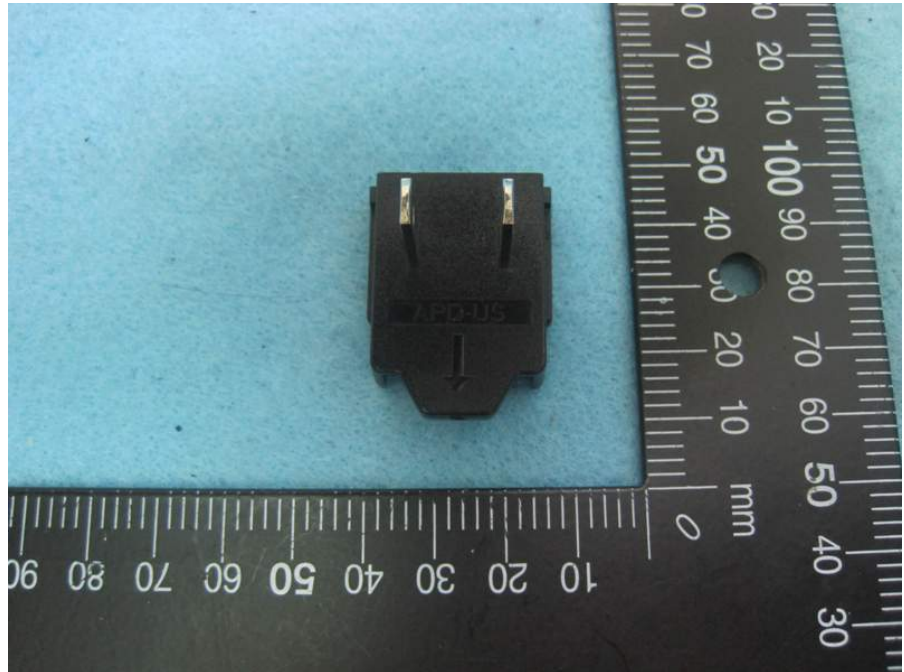

Photographs of EUT

Antenna

Adapter 1
(Interchangeable plug)
Model No.: WA-36A12

FCC Plug
Only for Adapter 1

Adapter 2
(Fixed plug)
Model No.: WA-36A12U

Adapter 3
(Fixed plug)
Model No.: HK-X142-12A