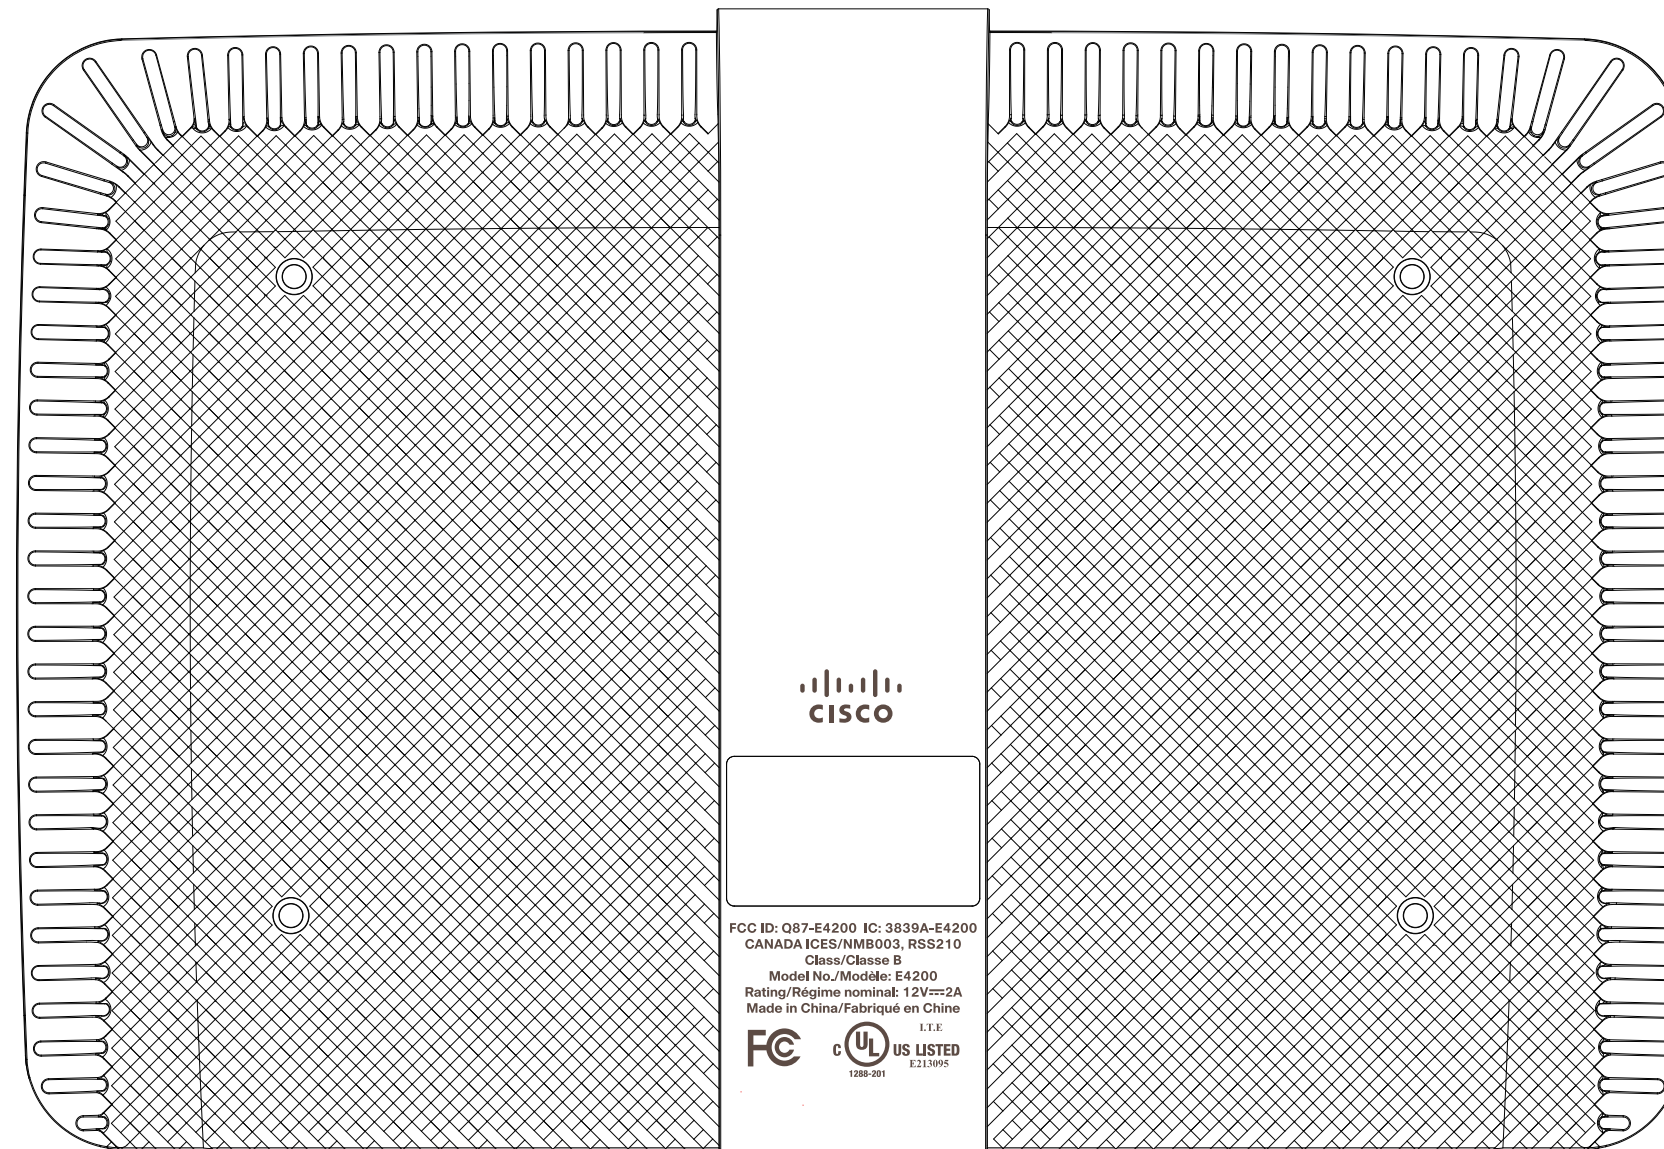

BOTTOM COVER - PRINTING 1:1

PRINTING : Pantone Warm Grey 11C