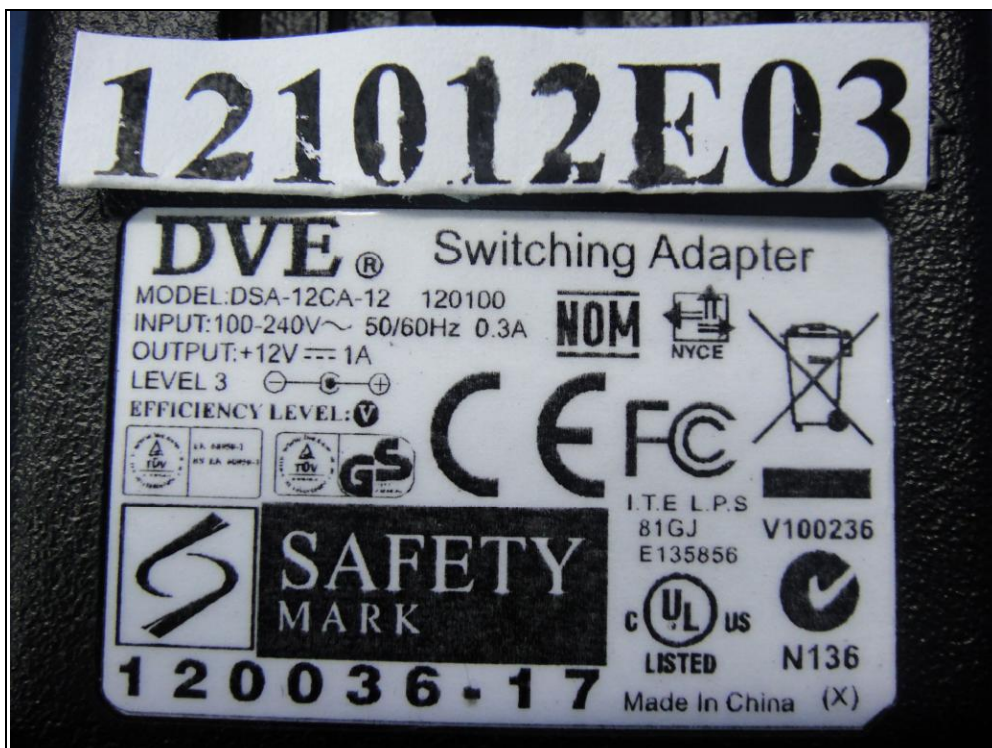

## CONSTRUCTION PHOTOS OF EUT

A D T

Adapter: DSA-12G-12 FUS

A D T

Adapter: DSA-12CA-12 (Universal plug)

Adapter: HK-AO-120A100-US

Adapter: HK-AF-120A100-CP(Universal plug)

Adapter: CAD1212

Adapter: CAD1212L (Universal plug)