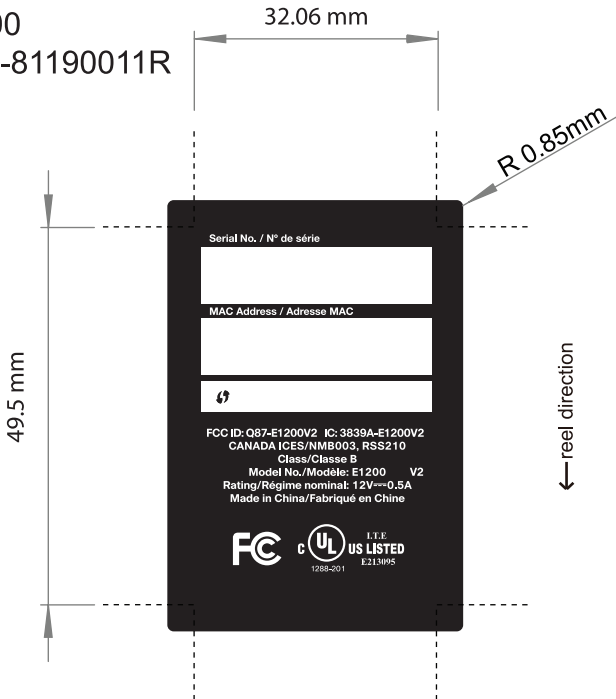

E1200

6002-81190011R

Scale: 1:1

SIZE:32.06x49.5mm(tolerance +/-0.2mm),R0.85mmx4

Material:75μ Top-coated Polyester Film White Label with

Depressive Liner+Text opp film+reel inventory

Background color: Black

20110816 Phoebe

FileName	E1200_Product Label rev.NC
Date	12.03.2010