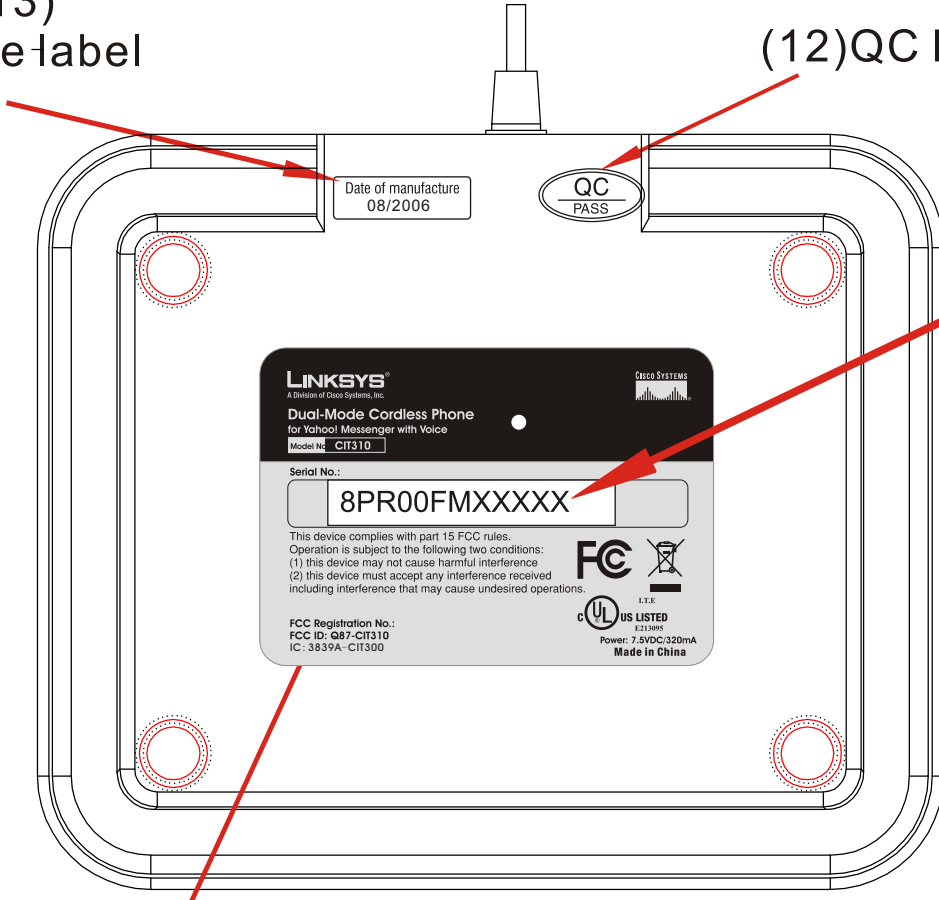

MODEL: CIT310

TITLE : PACKING INFORMATION

GIANT N.T()GTENG DEPT.			
DOCUMENT NO.		ENG-310G-09	
REV.#	A	PAGE NO.	4/7
PREP.BY		LARRY LUO	
APPR.BY			

(13)
Date code label

(12) QC PASS LABEL

Serial no label

(19)

FCC ID Label for Base

Power Sticker