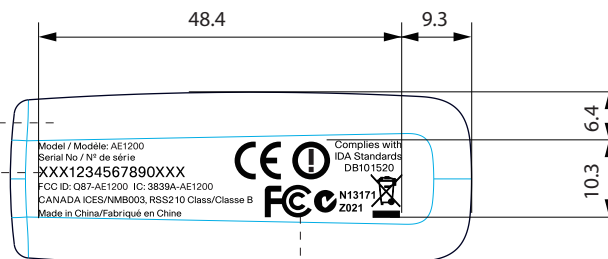

PART NUMBER	COLOR 1	COLOR 2
	素材色: WNC_CISCO_GRAY 01 (灰色) 咬花: MT11010	LASER ETCHING COLOR: TBD

REVISIONS			
REV	DESCRIPTION	DATE	APPROVED
	RELEASE TO FILE	04/28/11	DIGO CHANG

<BACK>

COLOR 1

XXX1234567890XXX

此號碼為S/N流水號

<FRONT>

COLOR 2

Model / Mod le: AE1200
Serial No / N° de s rie
XXX1234567890XXX
FCC ID: Q87-AE1200 IC: 3839A-AE1200
CANADA ICES/NMB003, RSS210 Class/Classe B
Made in China/Fabriqu  en Chine

Complies with
IDA Standards
DB101520

CE N13171
FCC 2021

<SIDE>

NOTES:
MECHANICAL DIMENSIONS REFERENCE P/N : 3H-DNUB4P1-001

WNC 啟碁科技股份有限公司
Wistron NeWeb Corp.
20 Park Avenue II, Hsinchu Science Park,
Hsinchu 308, Taiwan, R.O.C.
Tel: 886-3-6667799 Fax: 886-3-5788726

DWG TITLE
HOUSING, AW, SPYKER AE1200, GRAY, CISCO, DNUB-C1

SIZE A4	DWG NO.	REV	印刷尺寸公差 □±0.5mm □±1mm ☑其他 ±0.1mm
SCALE 1/1	SHEET 1 OF 1		
DRAWN	WING CHEN		04/28/11
APVD	DIGO CHANG		04/28/11