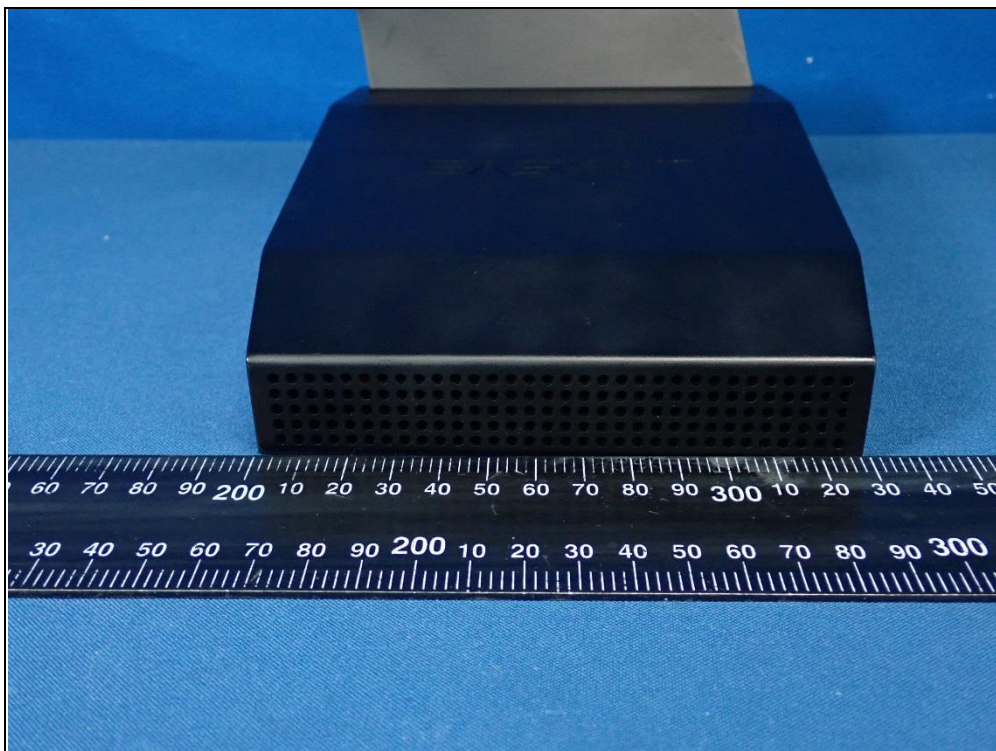

BUREAU
VERITAS

CONSTRUCTION PHOTOS OF EUT

BUREAU
VERITAS

Adapter: WB-12G12FU

Adapter: KSA-12W-120100VU

Adapter: KSAS0121200100D5

Adapter: WB-12G12R