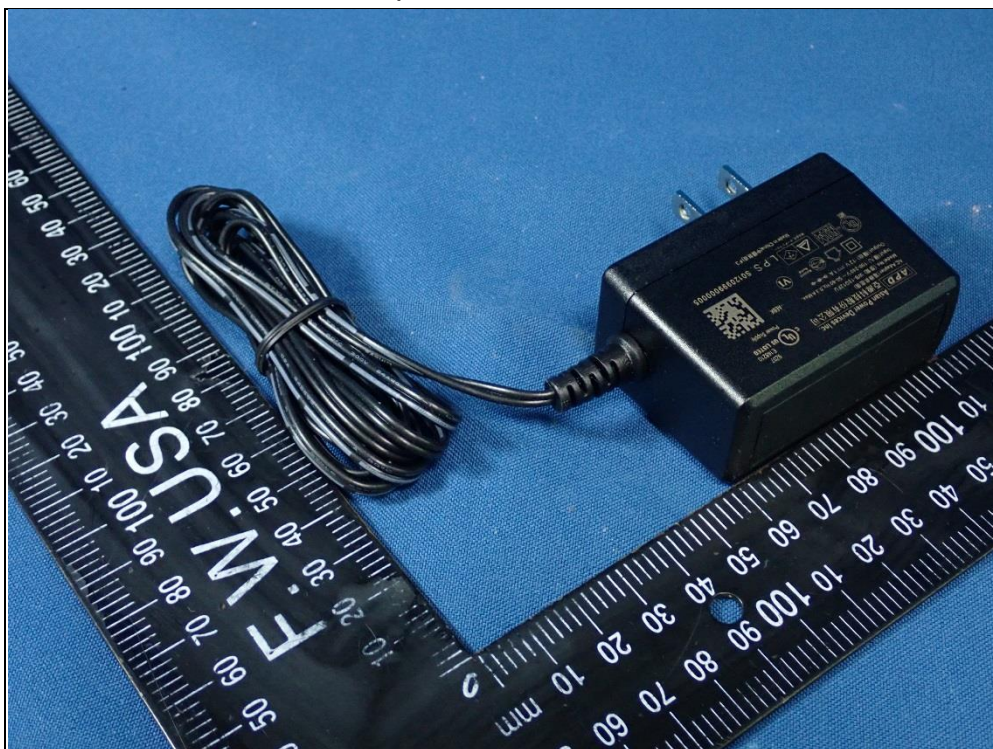

BUREAU
VERITAS

CONSTRUCTION PHOTOS OF EUT

BUREAU
VERITAS

Adapter: WB-12G12FU

Adapter: KSA-12W-120100VU

Adapter: KSAS0121200100D5

Adapter: WB-12G12R