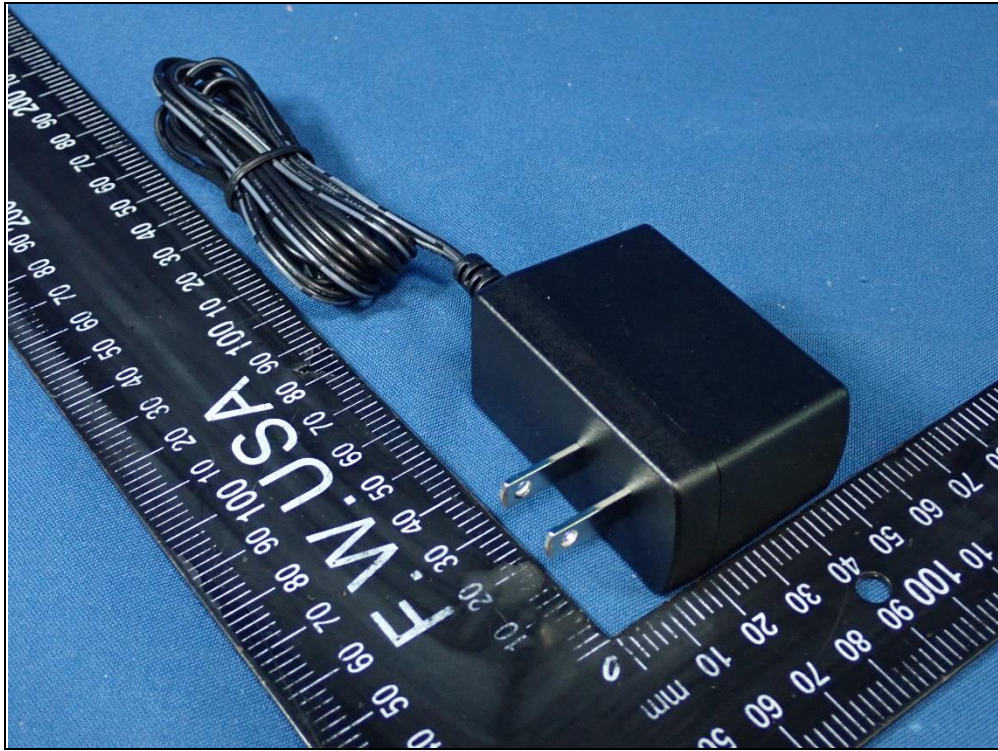

BUREAU
VERITAS

CONSTRUCTION PHOTOS OF EUT

BUREAU
VERITAS

Adapter: WB-12G12FU

Adapter: KSA-12W-120100VU

Adapter: KSAS0121200100D5

Adapter: WB-12G12R