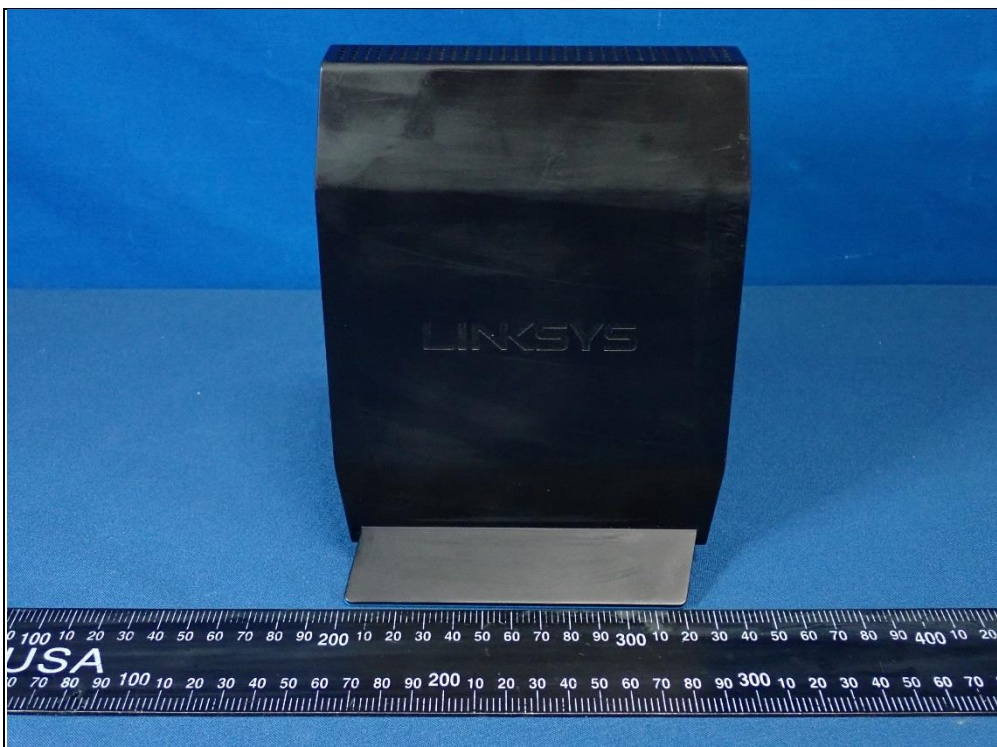

BUREAU
VERITAS

CONSTRUCTION PHOTOS OF EUT

BUREAU
VERITAS

Adapter: WB-12G12FU

Adapter: KSA-12W-120100VU

Adapter: KSAS0121200100D5

Adapter: WB-12G12R