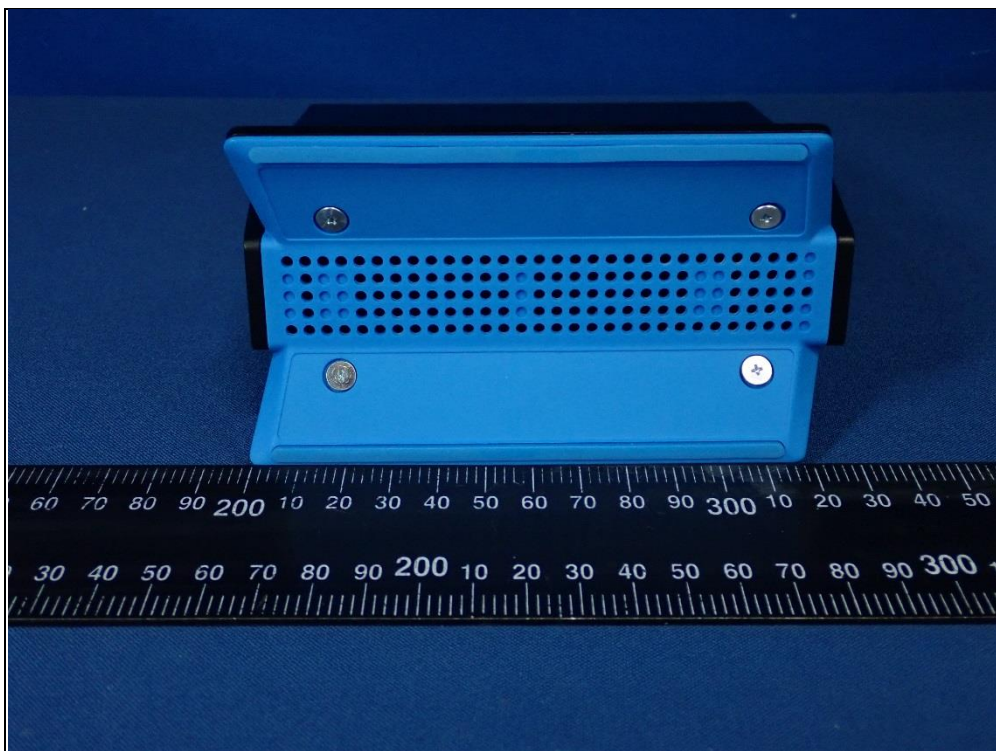

BUREAU
VERITAS

CONSTRUCTION PHOTOS OF EUT

BUREAU
VERITAS

Adapter: WB-12G12FU

Adapter: KSA-12W-120100VU

Adapter: KSAS0121200100D5

Adapter: WB-12G12R