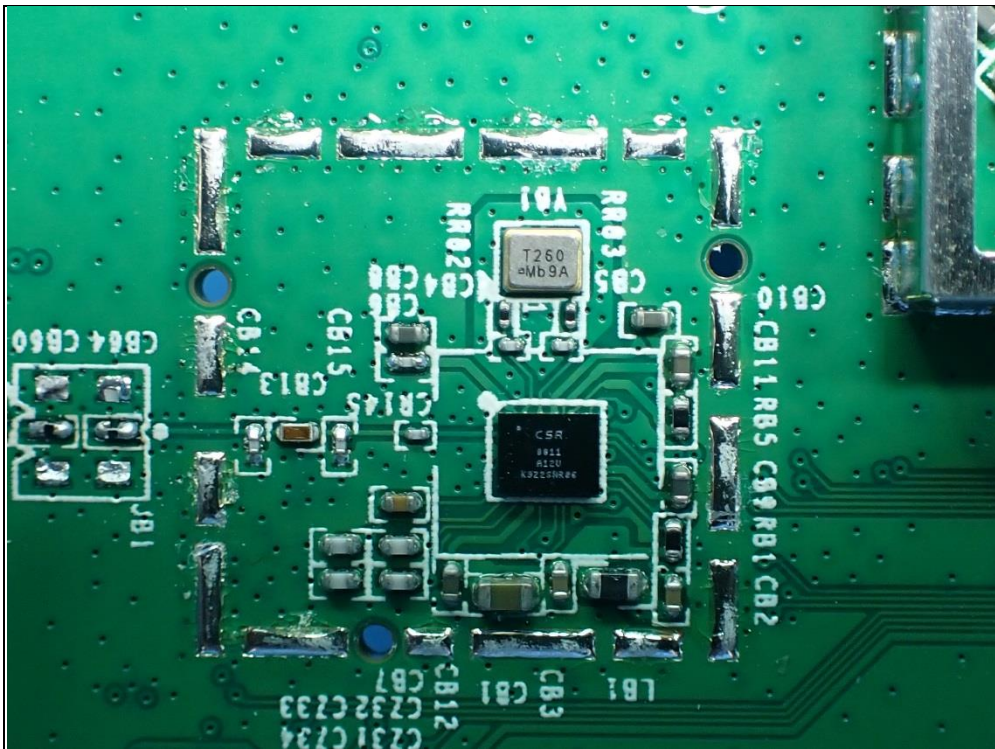

CONSTRUCTION PHOTOS OF EUT

WLAN Antenna

BT Antenna

Adapter 1 (Brand: Ktec, model name:KSA-18W-120150VU)

Adapter 2 (Brand: APD, model name: WB-18Q12FU)