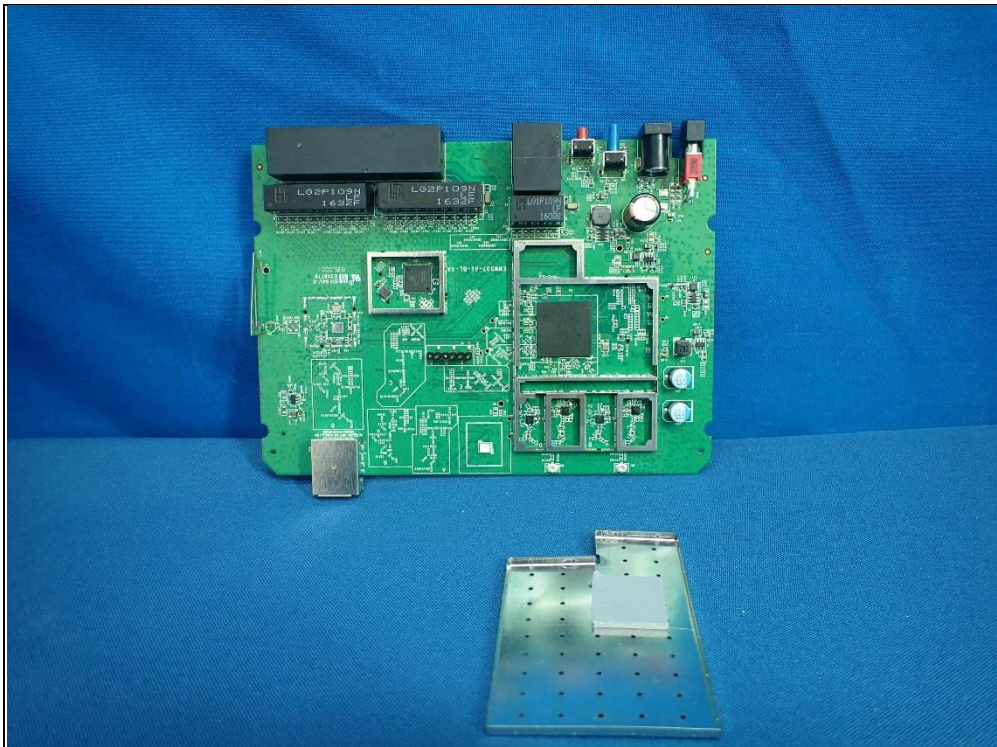

CONSTRUCTION PHOTOS OF EUT

WLAN Antenna

BT Antenna

Adapter 1 (Brand: Ktec, model name:KSA-18W-120150VU)

Adapter 2 (Brand: APD, model name: WB-18Q12FU)