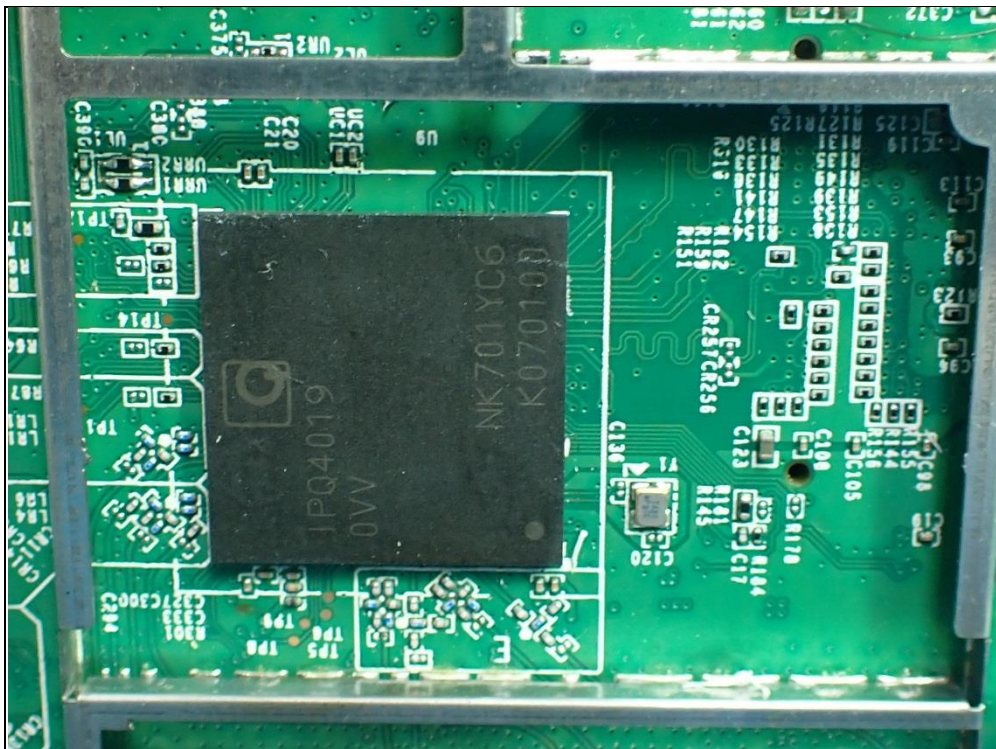

CONSTRUCTION PHOTOS OF EUT

WLAN Antenna

BT Antenna

Adapter 1 (Brand: Ktec, model name:KSA-18W-120150VU)

Adapter 2 (Brand: APD, model name: WB-18Q12FU)