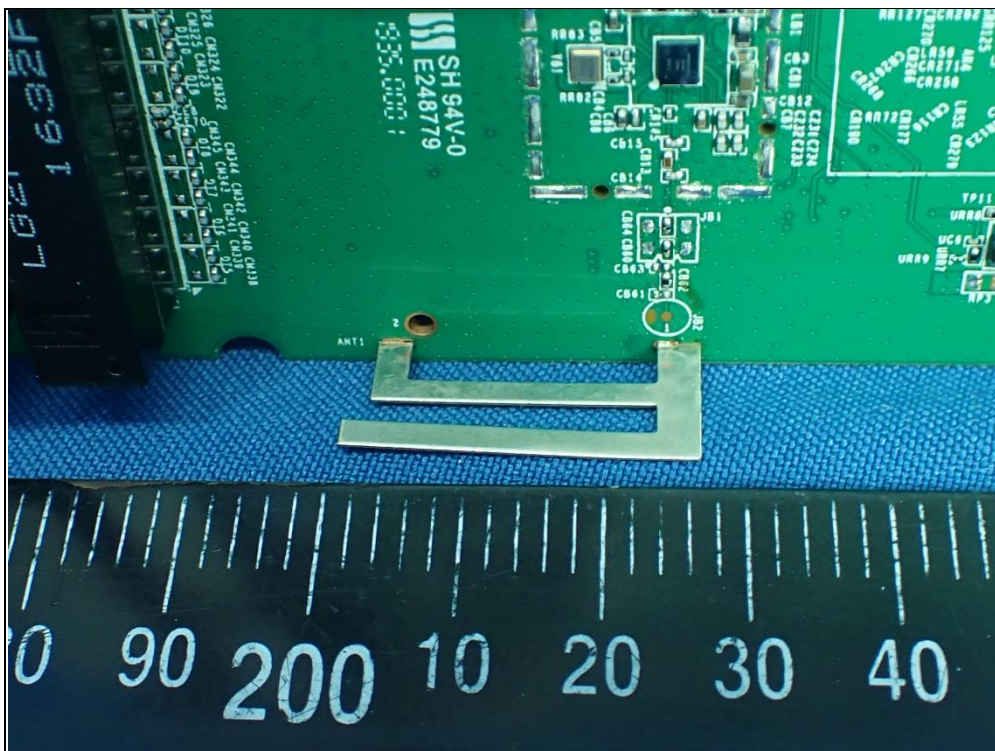

CONSTRUCTION PHOTOS OF EUT

WLAN Antenna

BT Antenna

Adapter 1 (Brand: Ktec, model name:KSA-18W-120150VU)

Adapter 2 (Brand: APD, model name: WB-18Q12FU)