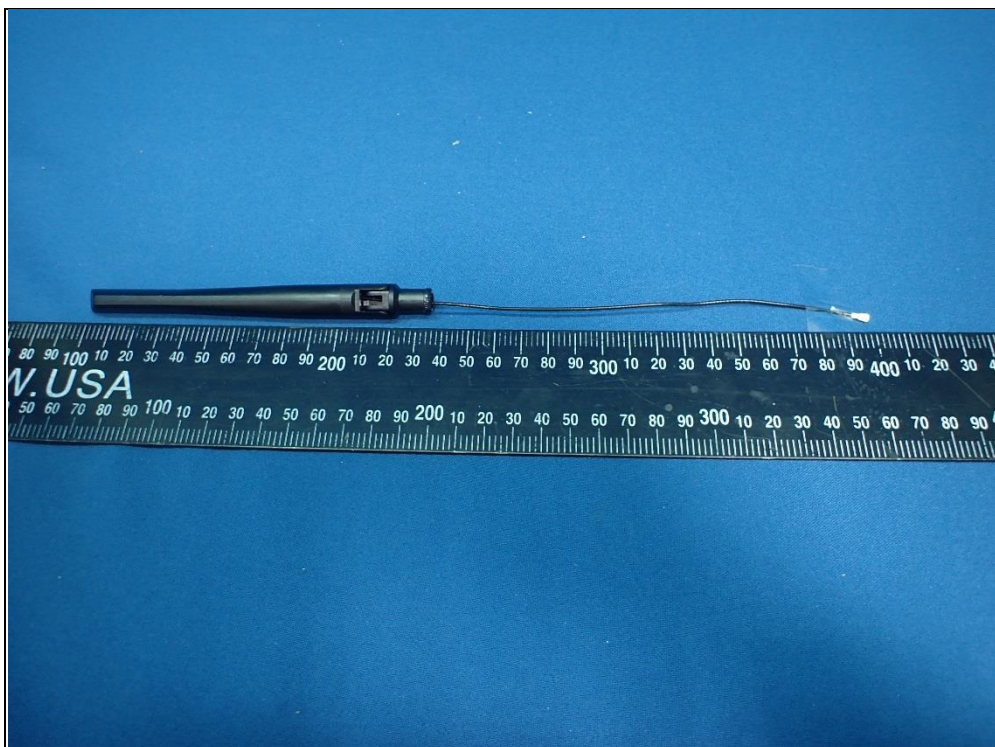

CONSTRUCTION PHOTOS OF EUT

WLAN Antenna

BT Antenna

Adapter 1 (Brand: Ktec, model name:KSA-18W-120150VU)

Adapter 2 (Brand: APD, model name: WB-18Q12FU)