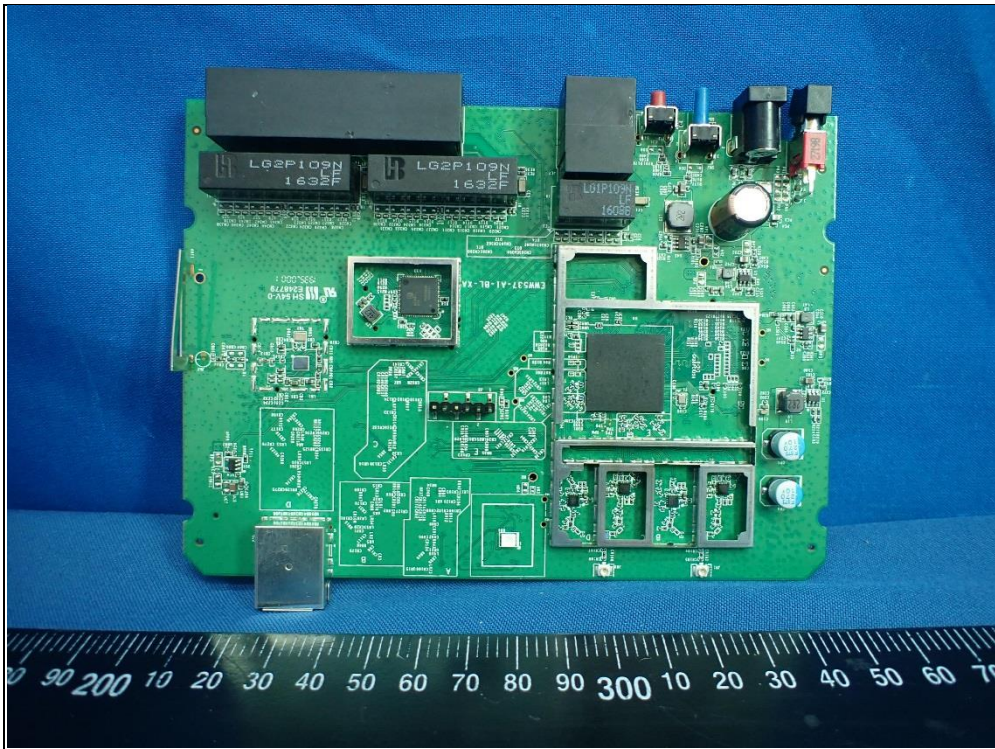

CONSTRUCTION PHOTOS OF EUT

WLAN Antenna

BT Antenna

Adapter 1 (Brand: Ktec, model name:KSA-18W-120150VU)

Adapter 2 (Brand: APD, model name: WB-18Q12FU)