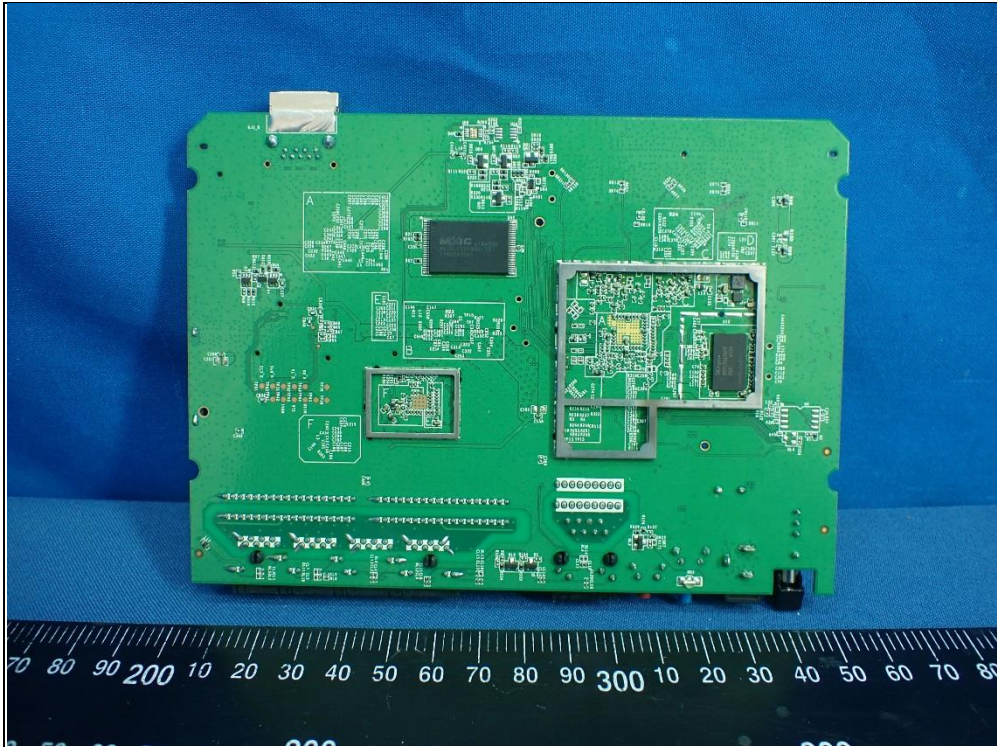

CONSTRUCTION PHOTOS OF EUT

WLAN Antenna

BT Antenna

Adapter 1 (Brand: Ktec, model name:KSA-18W-120150VU)

Adapter 2 (Brand: APD, model name: WB-18Q12FU)