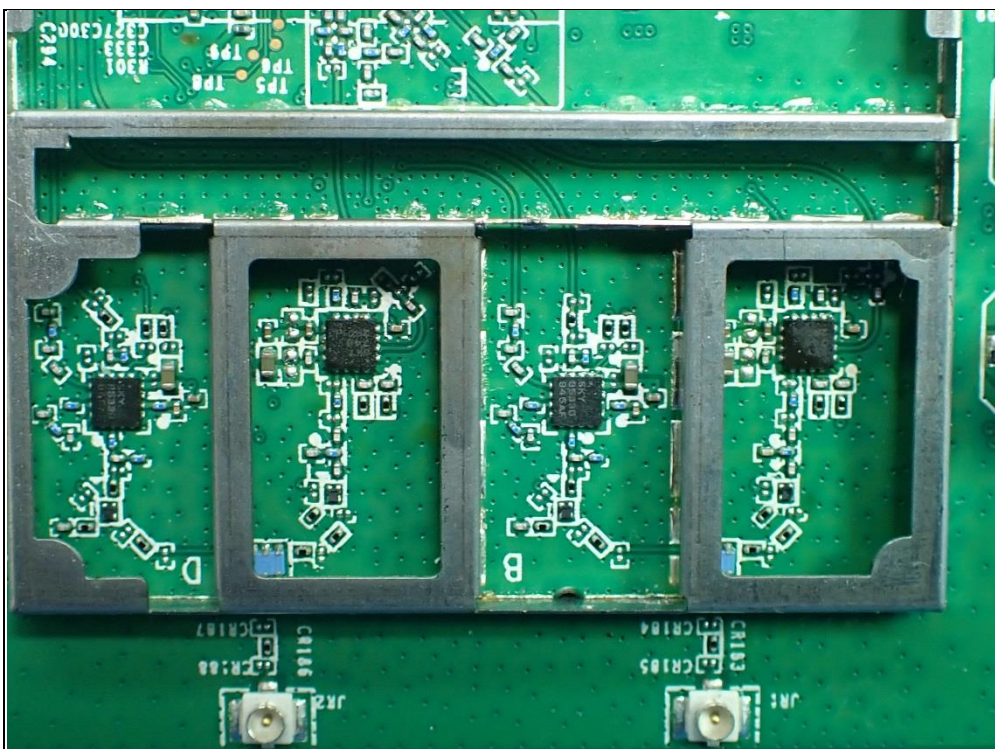

CONSTRUCTION PHOTOS OF EUT

WLAN Antenna

BT Antenna

Adapter 1 (Brand: Ktec, model name:KSA-18W-120150VU)

Adapter 2 (Brand: APD, model name: WB-18Q12FU)