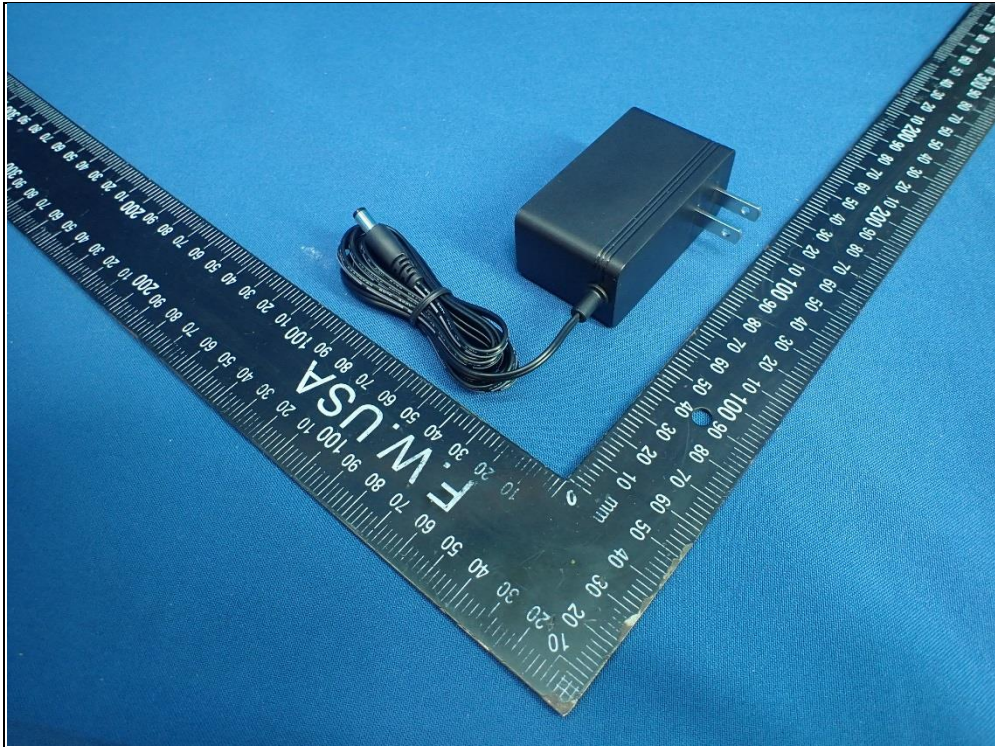

CONSTRUCTION PHOTOS OF EUT

WLAN Antenna

BT Antenna

Adapter 1 (Brand: Ktec, model name:KSA-18W-120150VU)

Adapter 2 (Brand: APD, model name: WB-18Q12FU)