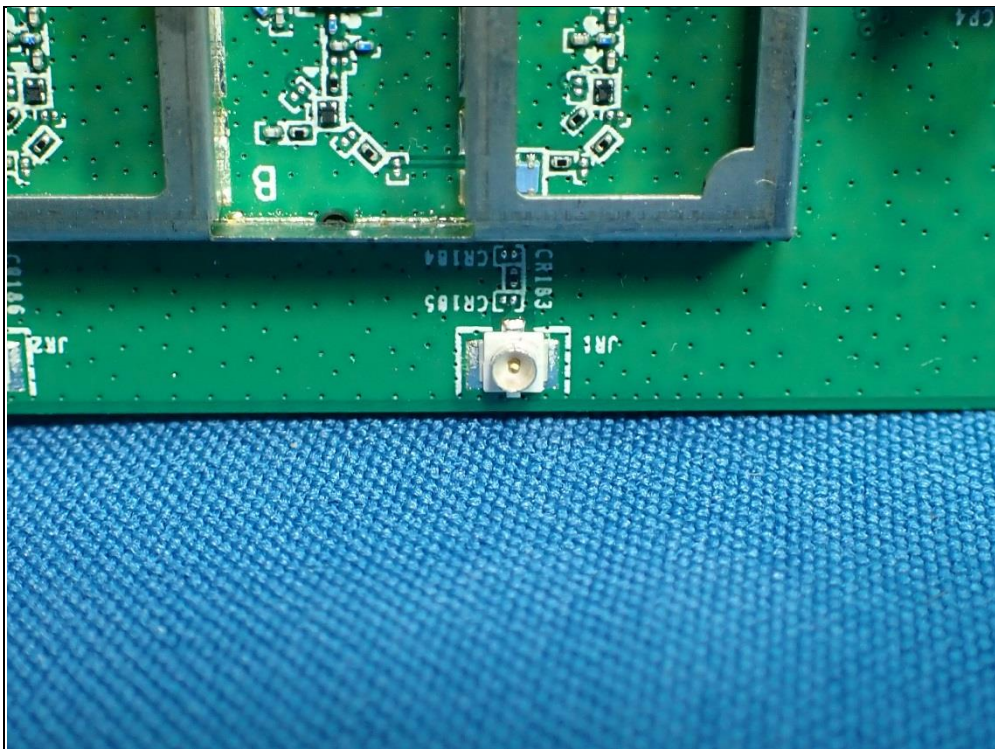

CONSTRUCTION PHOTOS OF EUT

WLAN Antenna

BT Antenna

Adapter 1 (Brand: Ktec, model name:KSA-18W-120150VU)

Adapter 2 (Brand: APD, model name: WB-18Q12FU)