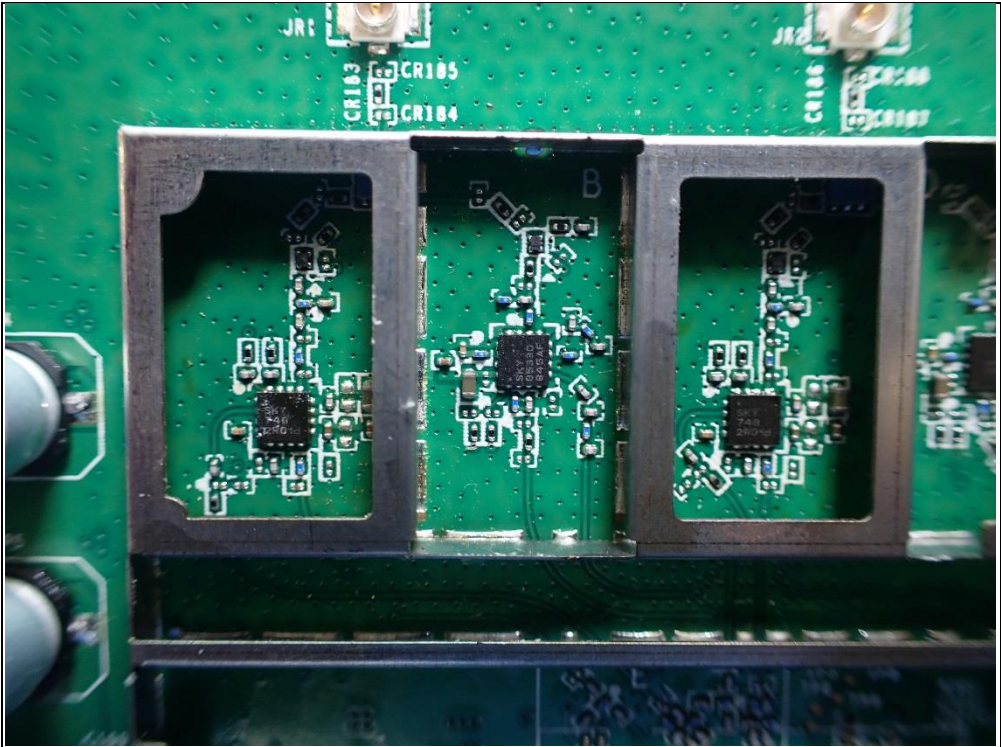

CONSTRUCTION PHOTOS OF EUT

WLAN Antenna

BT Antenna

Adapter 1 (Brand: Ktec, model name:KSA-18W-120150VU)

Adapter 2 (Brand: APD, model name: WB-18Q12FU)