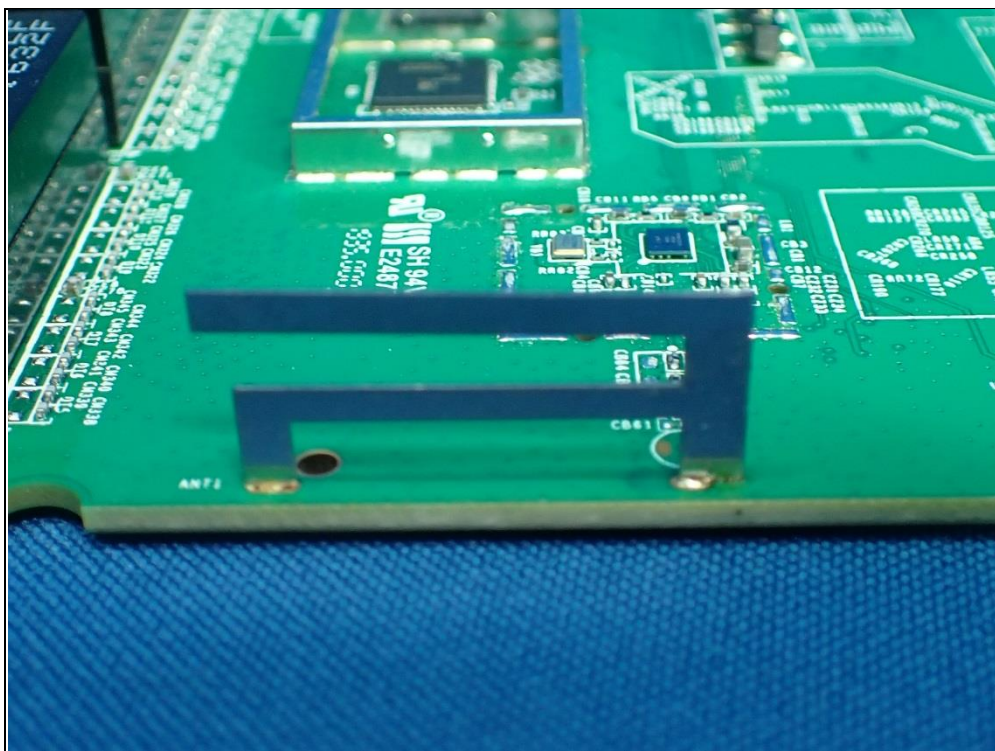

CONSTRUCTION PHOTOS OF EUT

WLAN Antenna

BT Antenna

Adapter 1 (Brand: Ktec, model name:KSA-18W-120150VU)

Adapter 2 (Brand: APD, model name: WB-18Q12FU)