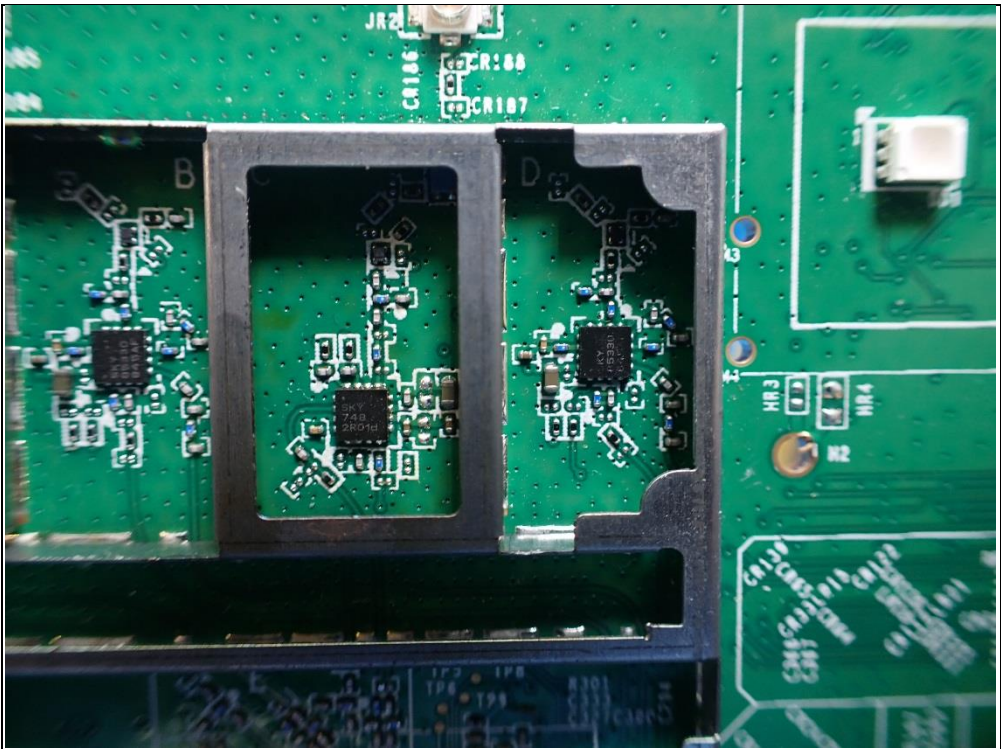

CONSTRUCTION PHOTOS OF EUT

WLAN Antenna

BT Antenna

Adapter 1 (Brand: Ktec, model name:KSA-18W-120150VU)

Adapter 2 (Brand: APD, model name: WB-18Q12FU)