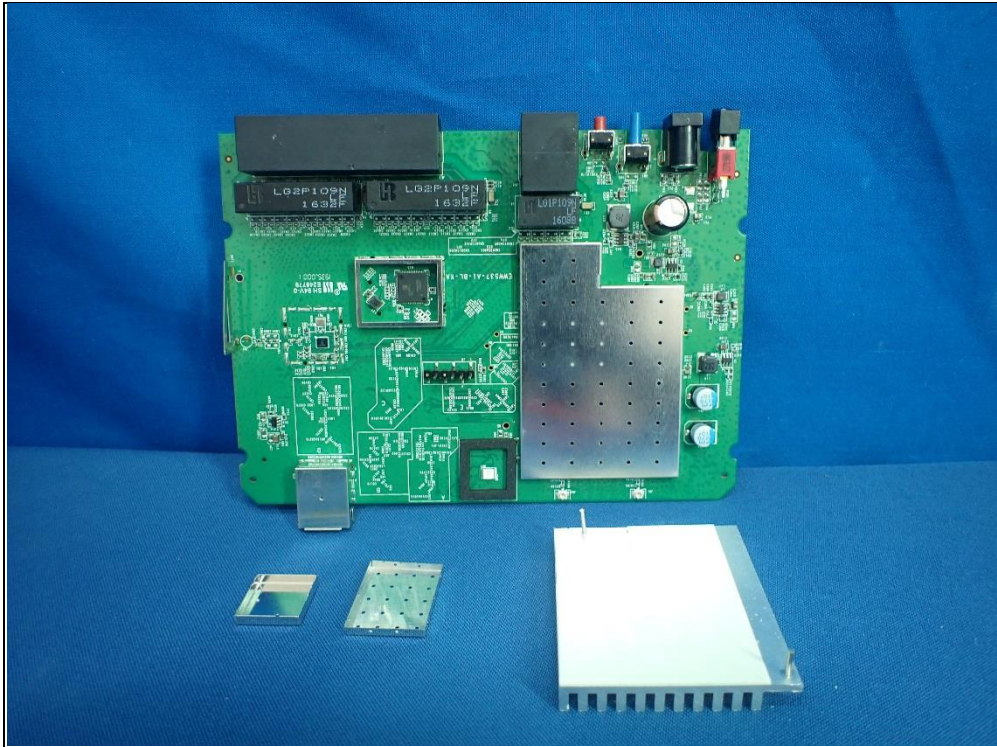

CONSTRUCTION PHOTOS OF EUT

WLAN Antenna

BT Antenna

Adapter 1 (Brand: Ktec, model name:KSA-18W-120150VU)

Adapter 2 (Brand: APD, model name: WB-18Q12FU)