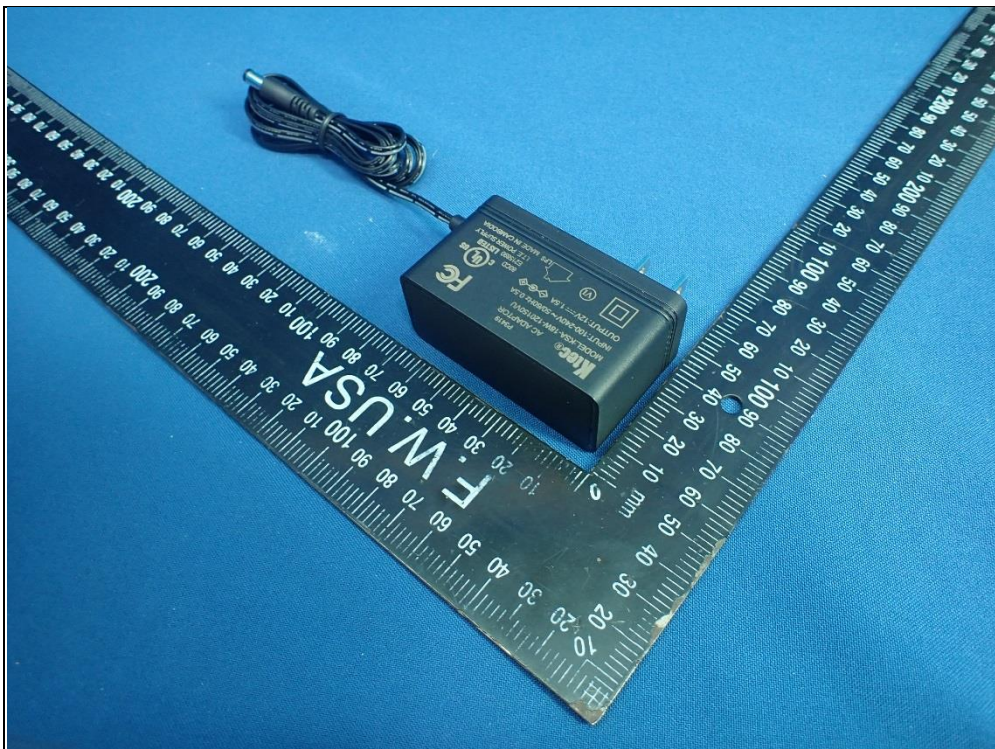

CONSTRUCTION PHOTOS OF EUT

WLAN Antenna

BT Antenna

Adapter 1 (Brand: Ktec, model name:KSA-18W-120150VU)

Adapter 2 (Brand: APD, model name: WB-18Q12FU)