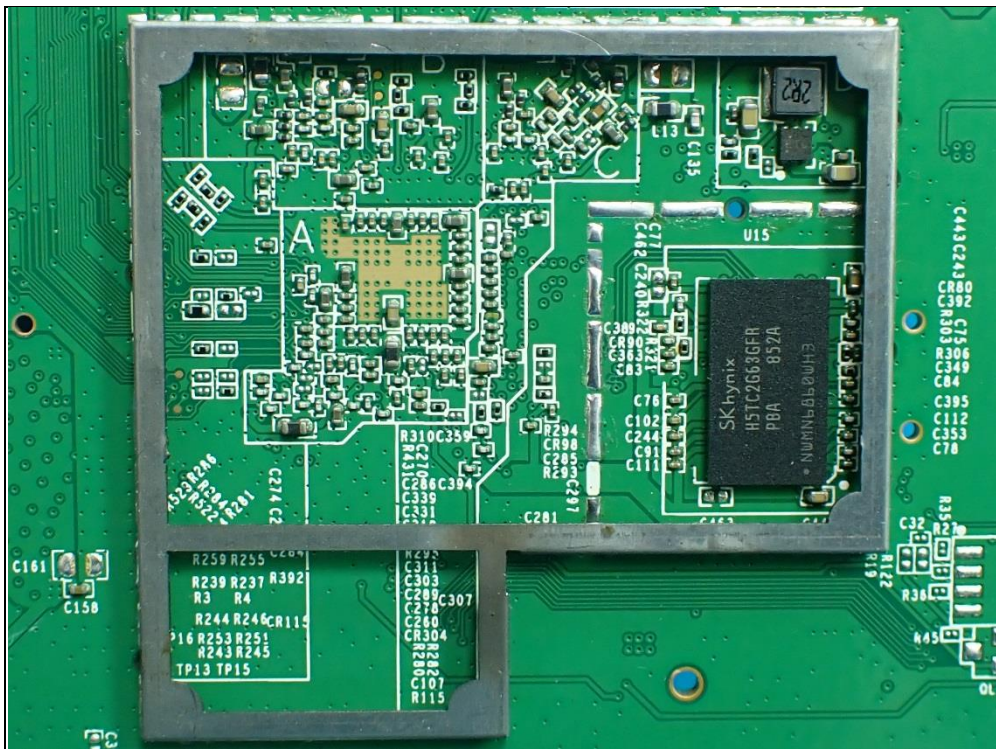

CONSTRUCTION PHOTOS OF EUT

WLAN Antenna

BT Antenna

Adapter 1 (Brand: Ktec, model name:KSA-18W-120150VU)

Adapter 2 (Brand: APD, model name: WB-18Q12FU)