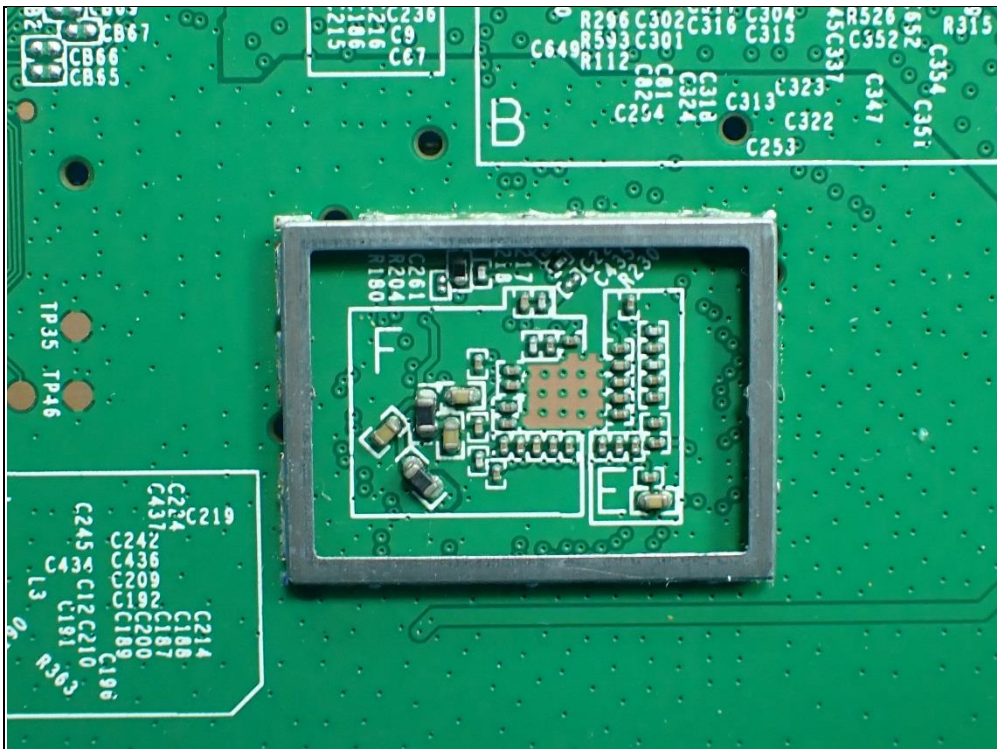

CONSTRUCTION PHOTOS OF EUT

WLAN Antenna

BT Antenna

Adapter 1 (Brand: Ktec, model name:KSA-18W-120150VU)

Adapter 2 (Brand: APD, model name: WB-18Q12FU)