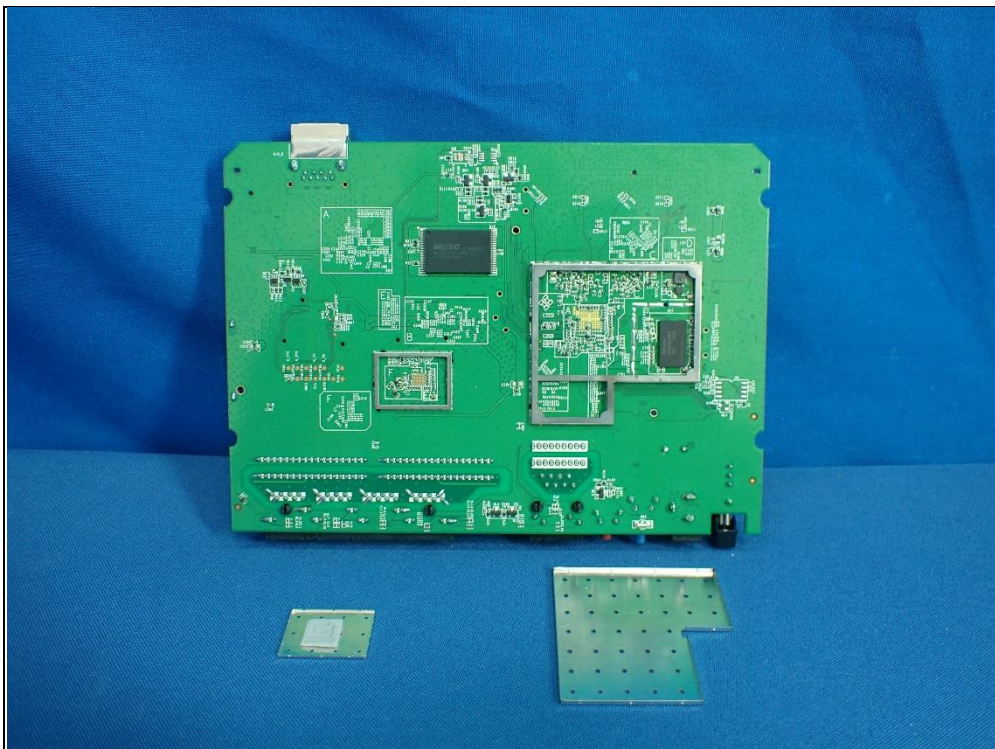

CONSTRUCTION PHOTOS OF EUT

WLAN Antenna

BT Antenna

Adapter 1 (Brand: Ktec, model name:KSA-18W-120150VU)

Adapter 2 (Brand: APD, model name: WB-18Q12FU)