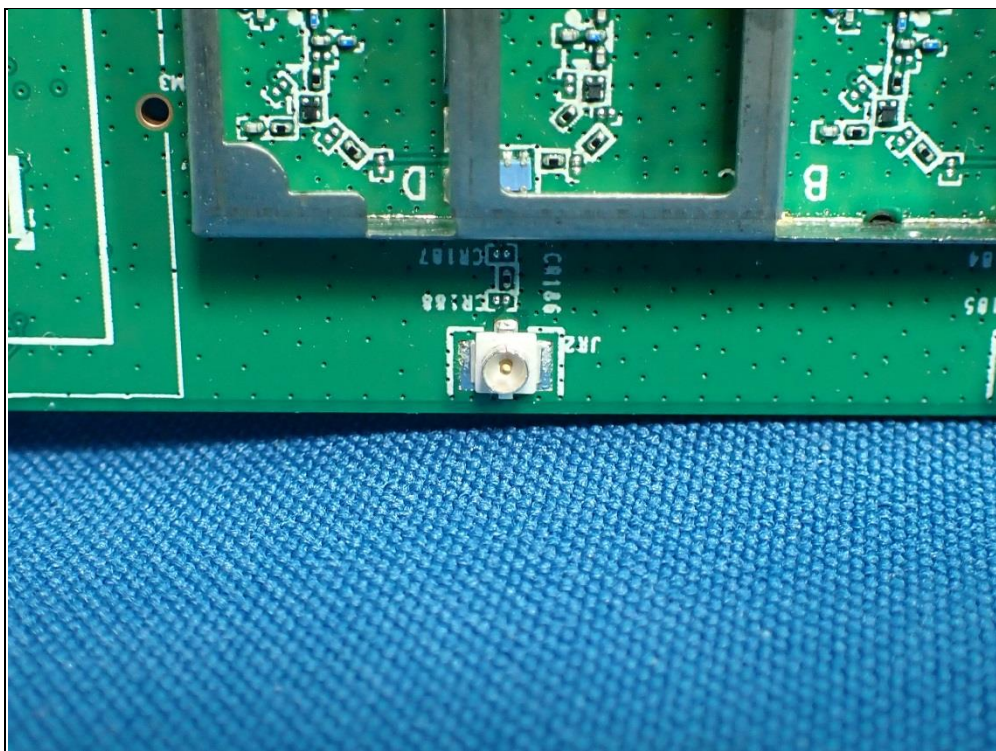

CONSTRUCTION PHOTOS OF EUT

WLAN Antenna

BT Antenna

Adapter 1 (Brand: Ktec, model name:KSA-18W-120150VU)

Adapter 2 (Brand: APD, model name: WB-18Q12FU)