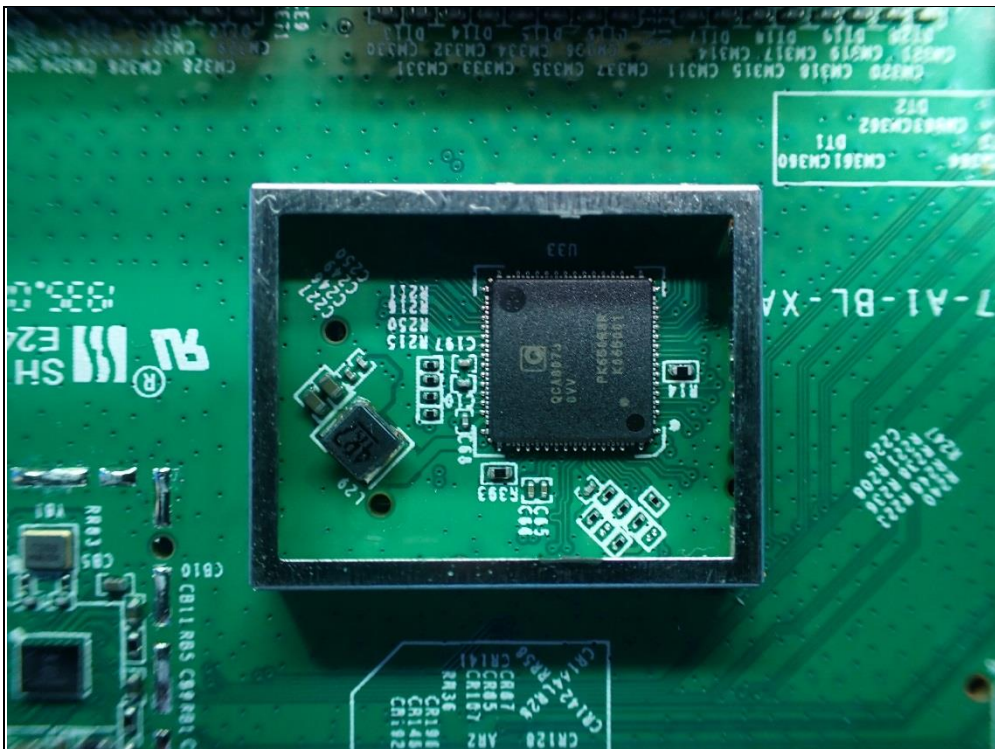

CONSTRUCTION PHOTOS OF EUT

WLAN Antenna

BT Antenna

Adapter 1 (Brand: Ktec, model name:KSA-18W-120150VU)

Adapter 2 (Brand: APD, model name: WB-18Q12FU)