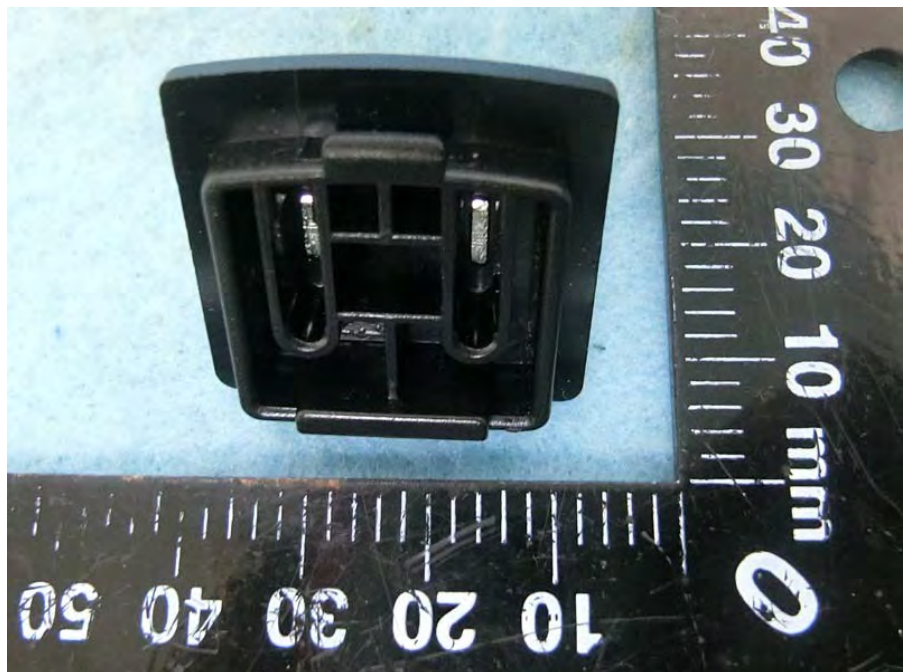

Brand Name: Linksys Model Name: MR8300 V1.1/ MR8250 V1.1

Adapter 1

Adapter 2

Adapter 3

US plug  
(for adapter 2 use only)

RJ-45 cable