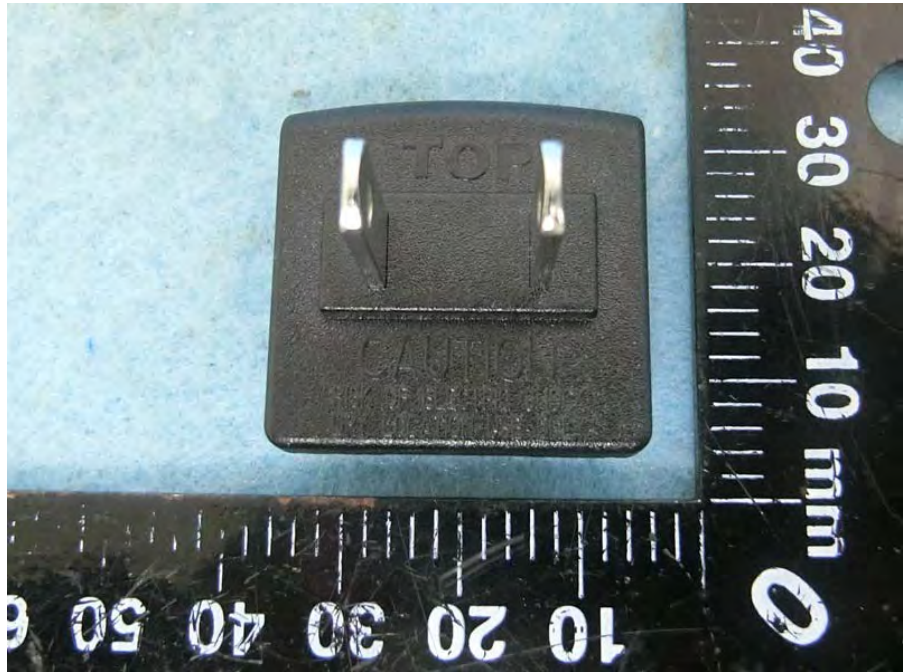

Brand Name: Linksys Model Name: MR8300 V1.1/ MR8250 V1.1

Adapter 1

Adapter 2

Adapter 3

US plug  
(for adapter 2 use only)

RJ-45 cable