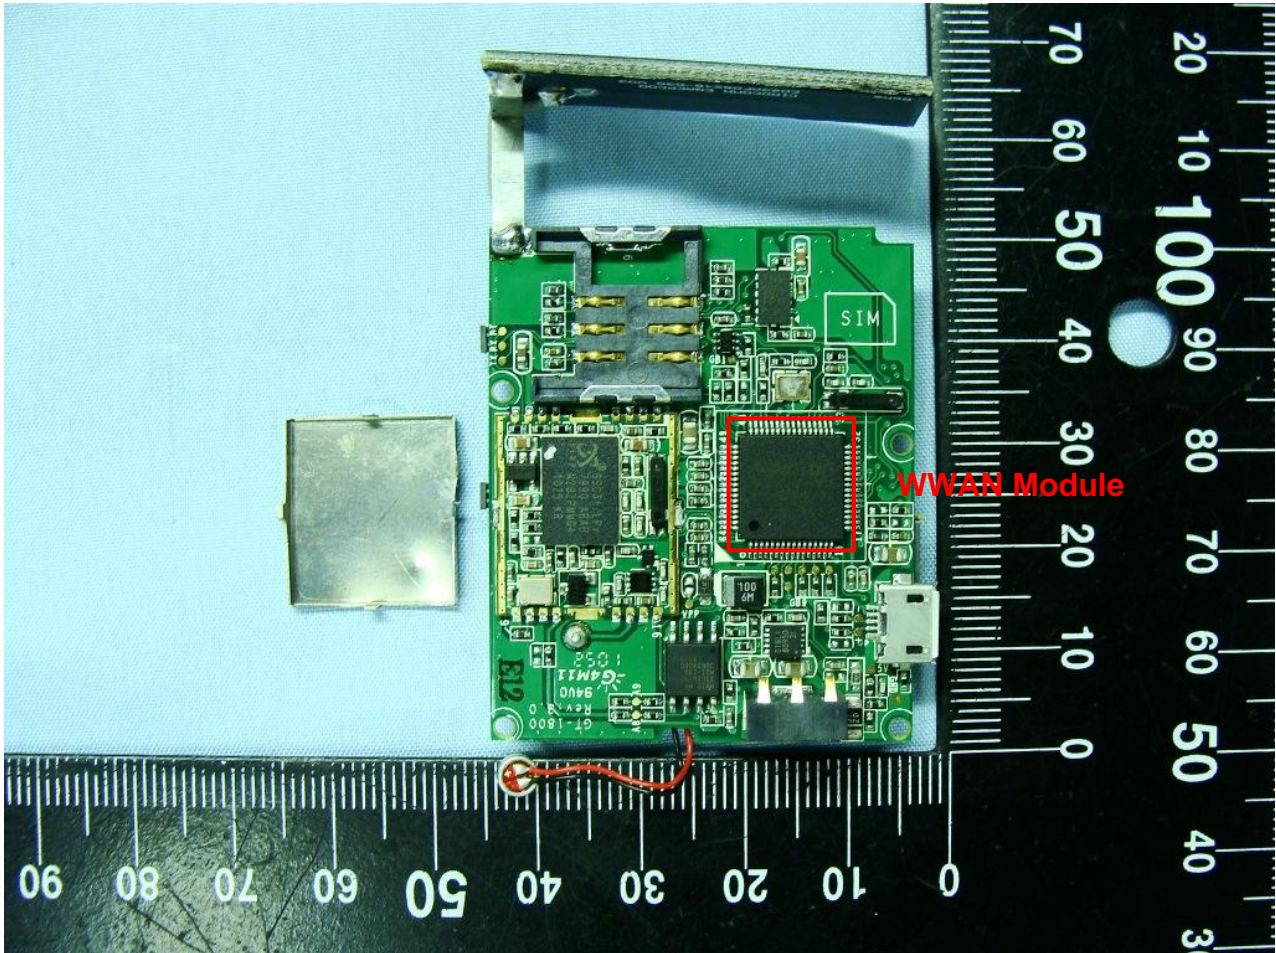

3. Internal Photograph of EUT

Brand Name: i-gotU / Model Name: GT-1800 series

Brand Name: i-gotU / Model Name: GT-1800 series

Brand Name: i-gotU / Model Name: GT-1800 series

WWAN Antenna

Brand Name: i-gotU / Model Name: GT-1800 series

GPS Antenna