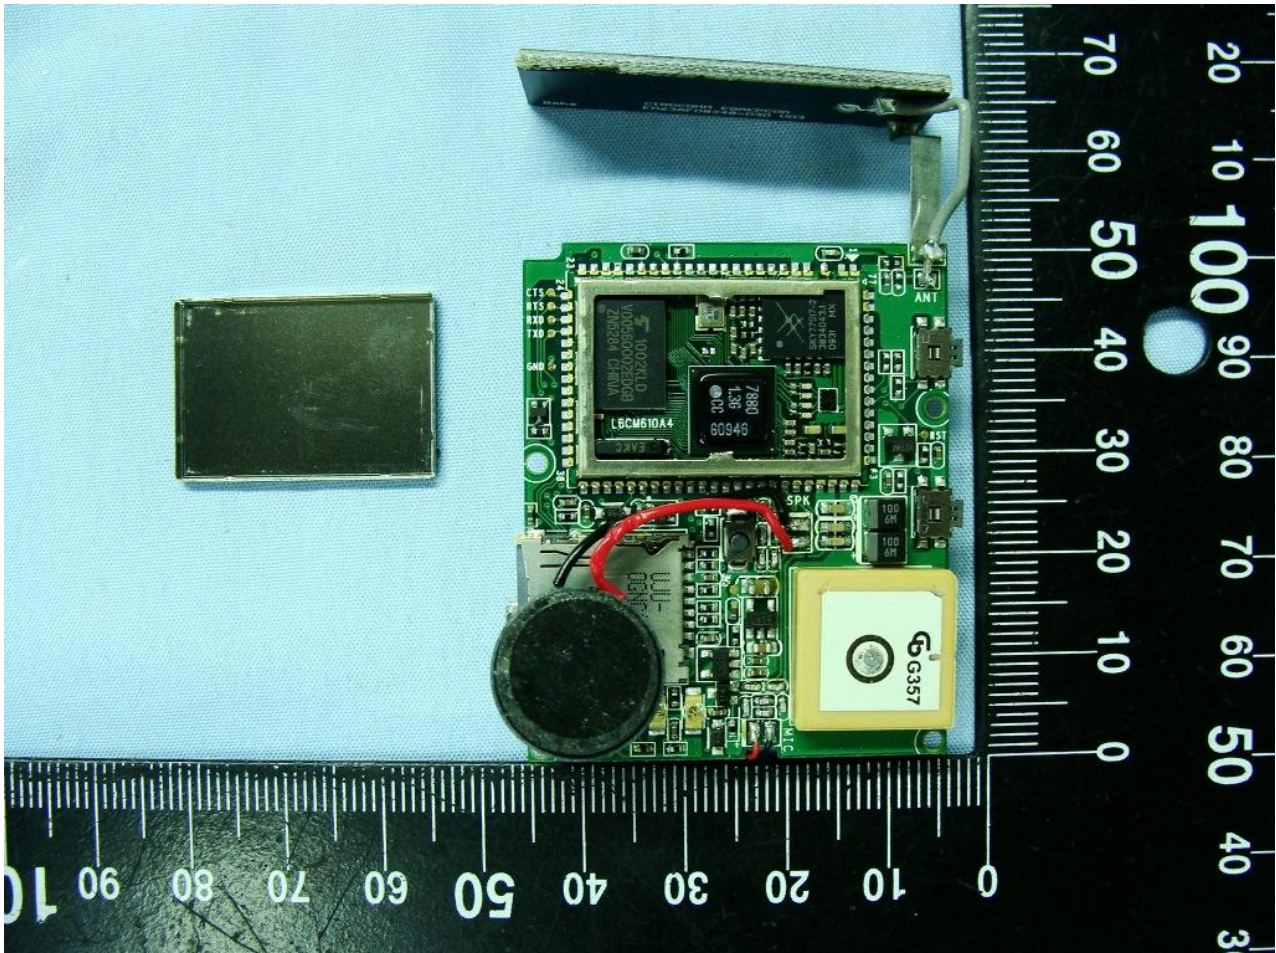

3. Internal Photograph of EUT

Brand Name: i-gotU / Model Name: GT-1800 series

Brand Name: i-gotU / Model Name: GT-1800 series

Brand Name: i-gotU / Model Name: GT-1800 series

WWAN Antenna

Brand Name: i-gotU / Model Name: GT-1800 series

GPS Antenna