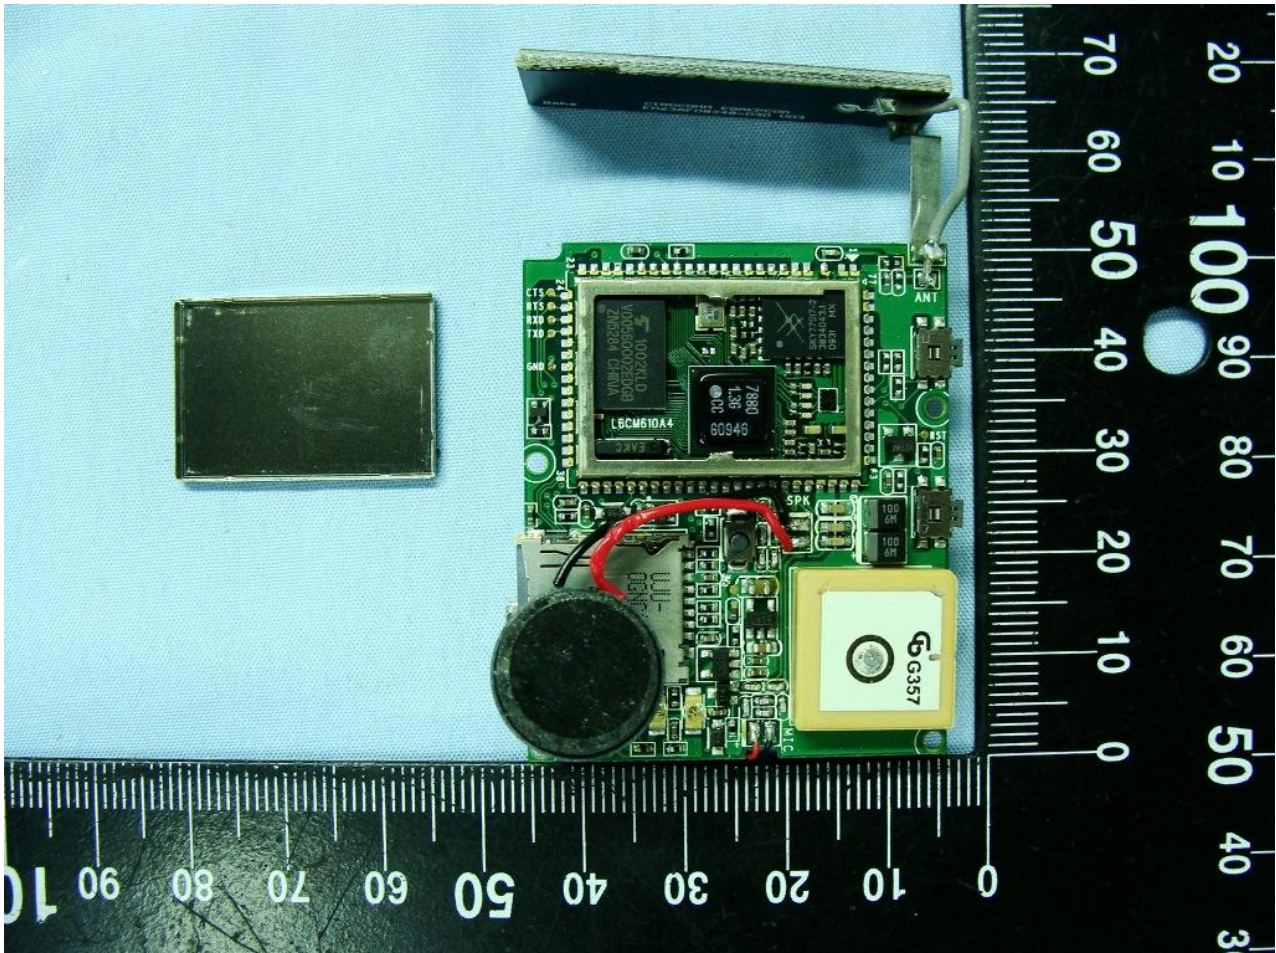

### 3. Internal Photograph of EUT

Brand Name: i-gotU / Model Name: GT-1800 series

Brand Name: i-gotU / Model Name: GT-1800 series

Brand Name: i-gotU / Model Name: GT-1800 series

**WWAN Antenna**

Brand Name: i-gotU / Model Name: GT-1800 series

**GPS Antenna**