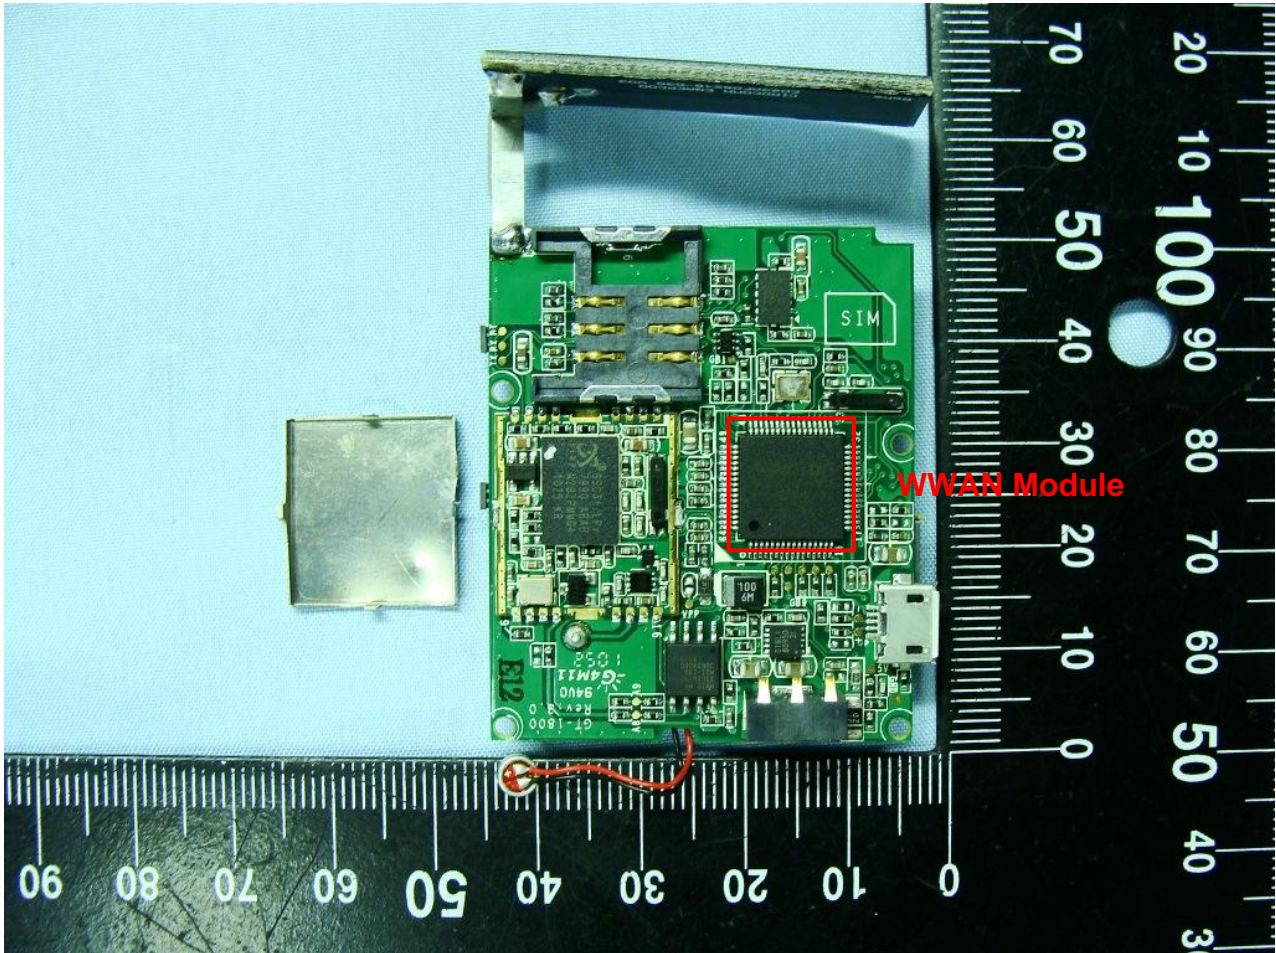

### 3. Internal Photograph of EUT

Brand Name: i-gotU / Model Name: GT-1800 series

Brand Name: i-gotU / Model Name: GT-1800 series

Brand Name: i-gotU / Model Name: GT-1800 series

**WWAN Antenna**

Brand Name: i-gotU / Model Name: GT-1800 series

**GPS Antenna**