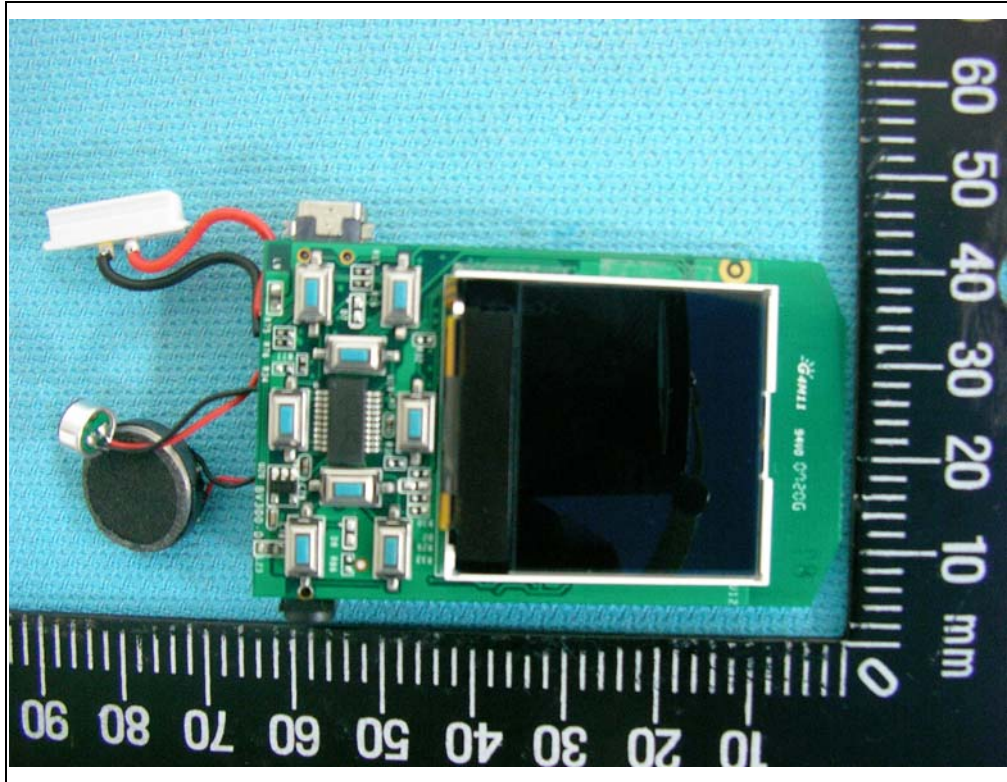

**PHOTOS OF EUT- I-O port 3( BV-300)**

**- Inside( BV-300)**

**Spectrum Research & Testing Lab., Inc.**  
No. 101-10, Ling 8, Shan-Tong Li,  
Chung-Li City, Taoyuan,  
Taiwan, R.O.C.

Photo Page: 4 of 10

**PHOTOS OF EUT- PCB( BV-300)**

**Spectrum Research & Testing Lab., Inc.**  
No. 101-10, Ling 8, Shan-Tong Li,  
Chung-Li City, Taoyuan,  
Taiwan, R.O.C.

Photo Page: 7 of 10

**PHOTOS OF EUT- Inside( Dongle)**

**Spectrum Research & Testing Lab., Inc.**  
No. 101-10, Ling 8, Shan-Tong Li,  
Chung-Li City, Taoyuan,  
Taiwan, R.O.C.

Photo Page: 8 of 10

**PHOTOS OF EUT- PCB( Dongle)**