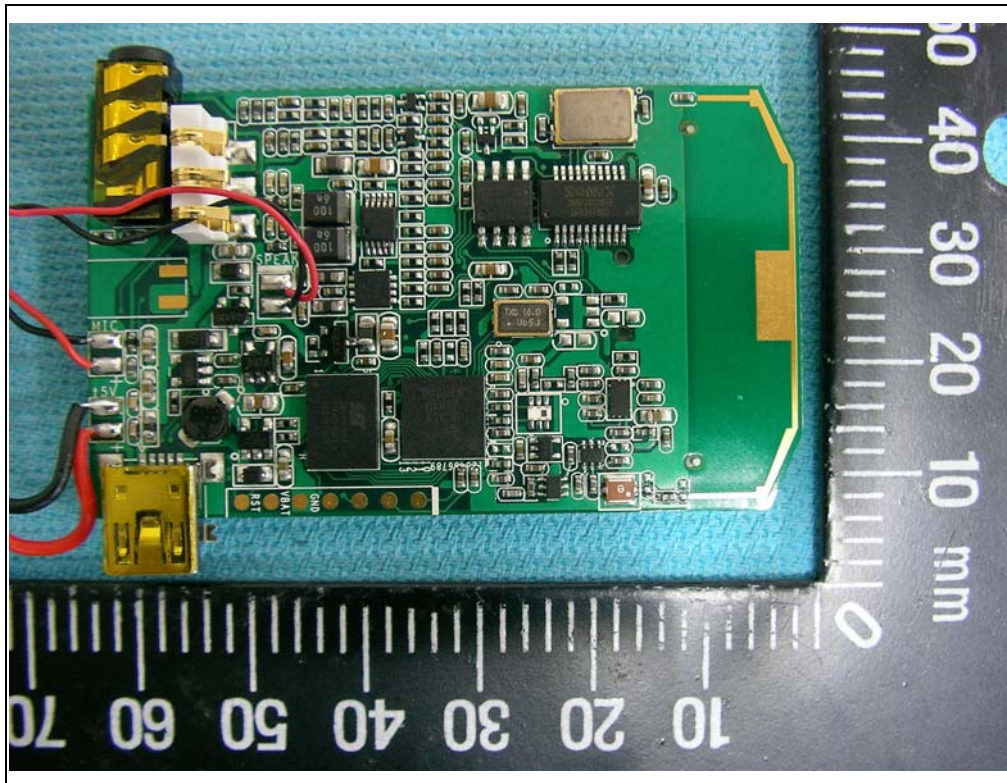

**PHOTOS OF EUT- I-O port 3( BV-300)**

**- Inside( BV-300)**

**Spectrum Research & Testing Lab., Inc.**  
No. 101-10, Ling 8, Shan-Tong Li,  
Chung-Li City, Taoyuan,  
Taiwan, R.O.C.

Photo Page: 4 of 10

**PHOTOS OF EUT- PCB( BV-300)**

**Spectrum Research & Testing Lab., Inc.**  
No. 101-10, Ling 8, Shan-Tong Li,  
Chung-Li City, Taoyuan,  
Taiwan, R.O.C.

Photo Page: 7 of 10

**PHOTOS OF EUT- Inside( Dongle)**

**Spectrum Research & Testing Lab., Inc.**  
No. 101-10, Ling 8, Shan-Tong Li,  
Chung-Li City, Taoyuan,  
Taiwan, R.O.C.

Photo Page: 8 of 10

**PHOTOS OF EUT- PCB( Dongle)**