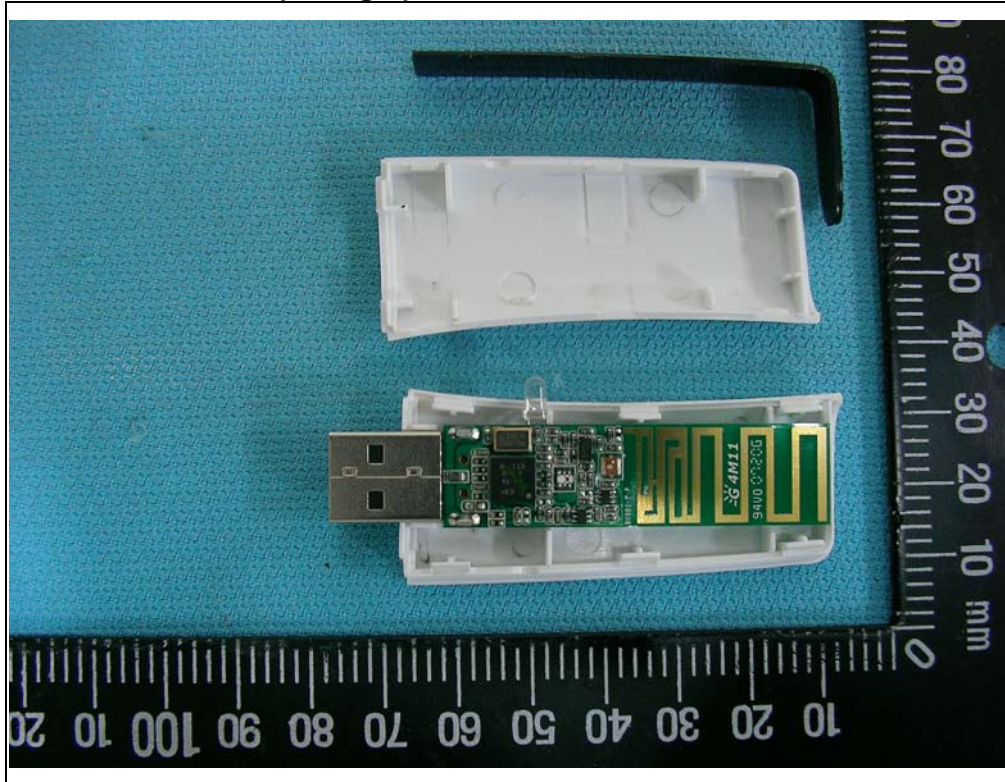

**PHOTOS OF EUT- I-O port 3( BV-300)**

**- Inside( BV-300)**

**Spectrum Research & Testing Lab., Inc.**  
No. 101-10, Ling 8, Shan-Tong Li,  
Chung-Li City, Taoyuan,  
Taiwan, R.O.C.

Photo Page: 4 of 10

**PHOTOS OF EUT- PCB( BV-300)**

**Spectrum Research & Testing Lab., Inc.**  
No. 101-10, Ling 8, Shan-Tong Li,  
Chung-Li City, Taoyuan,  
Taiwan, R.O.C.

Photo Page: 7 of 10

**PHOTOS OF EUT- Inside( Dongle)**

**Spectrum Research & Testing Lab., Inc.**  
No. 101-10, Ling 8, Shan-Tong Li,  
Chung-Li City, Taoyuan,  
Taiwan, R.O.C.

Photo Page: 8 of 10

**PHOTOS OF EUT- PCB( Dongle)**