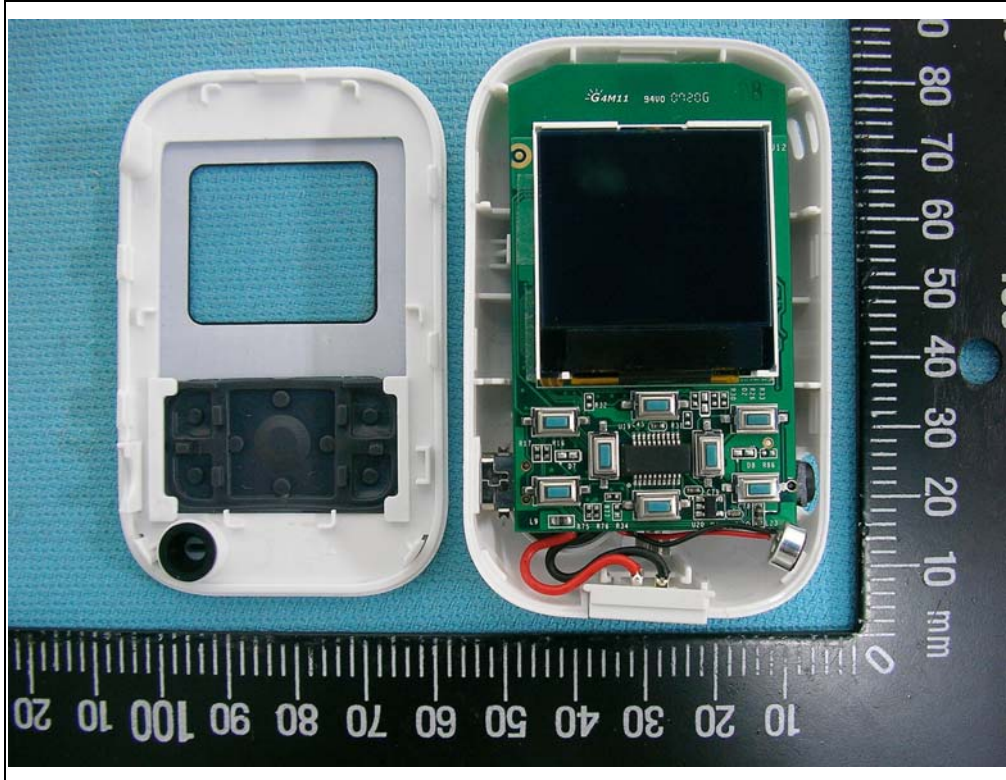

**PHOTOS OF EUT- I-O port 3( BV-300)**

**- Inside( BV-300)**

**Spectrum Research & Testing Lab., Inc.**  
No. 101-10, Ling 8, Shan-Tong Li,  
Chung-Li City, Taoyuan,  
Taiwan, R.O.C.

Photo Page: 4 of 10

**PHOTOS OF EUT- PCB( BV-300)**

**Spectrum Research & Testing Lab., Inc.**  
No. 101-10, Ling 8, Shan-Tong Li,  
Chung-Li City, Taoyuan,  
Taiwan, R.O.C.

Photo Page: 7 of 10

**PHOTOS OF EUT- Inside( Dongle)**

**Spectrum Research & Testing Lab., Inc.**  
No. 101-10, Ling 8, Shan-Tong Li,  
Chung-Li City, Taoyuan,  
Taiwan, R.O.C.

Photo Page: 8 of 10

**PHOTOS OF EUT- PCB( Dongle)**