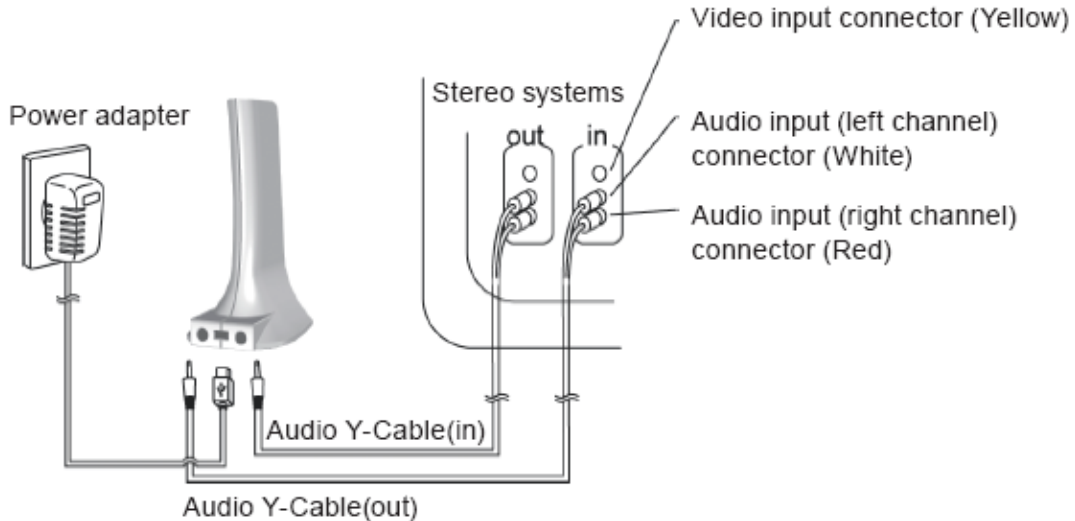

Operational Description of the equipment

Using Voiis Stereo

- Please connect the Voiis Stereo to home stereo appliances in order to work with Voiis Mini/Phone.
- For more information, please see "Connecting Voiis Stereo and Voiis Mini/Phone".
- For more information, please see "Connecting Voiis Stereo and PC".
- For more information, please see "Connecting Voiis Stereo and Mobile Phones".

PRODUCT	Voiis Stereo
MODEL NO.	BV-003
POWER SUPPLY	DC 5.0V, 150mA
FREQUENCY BAND	2.402GHz~2.480GHz
CARRIER FREQUENCY	FHSS(Frequency Hopping Spread Spectrum)
NUMBER OF CHANNEL	79
CHANNEL SPACING	1 MHz
RATED RF OUTPUT POWER	+19 dBm
MODE OF OPERATION	duplex
MODULATION TYPE	GFSK(1Mbps)
BIT RATE OF TRANSMISSION	Bluetooth V1.2(1Mbps)
ANTENNA TYPE	Mono Pole
ANTENNA GAIN	-8.34dBi
OPERATING TEMPERATURE	0~45°C
CHANNEL BANDWIDTH	1MHz