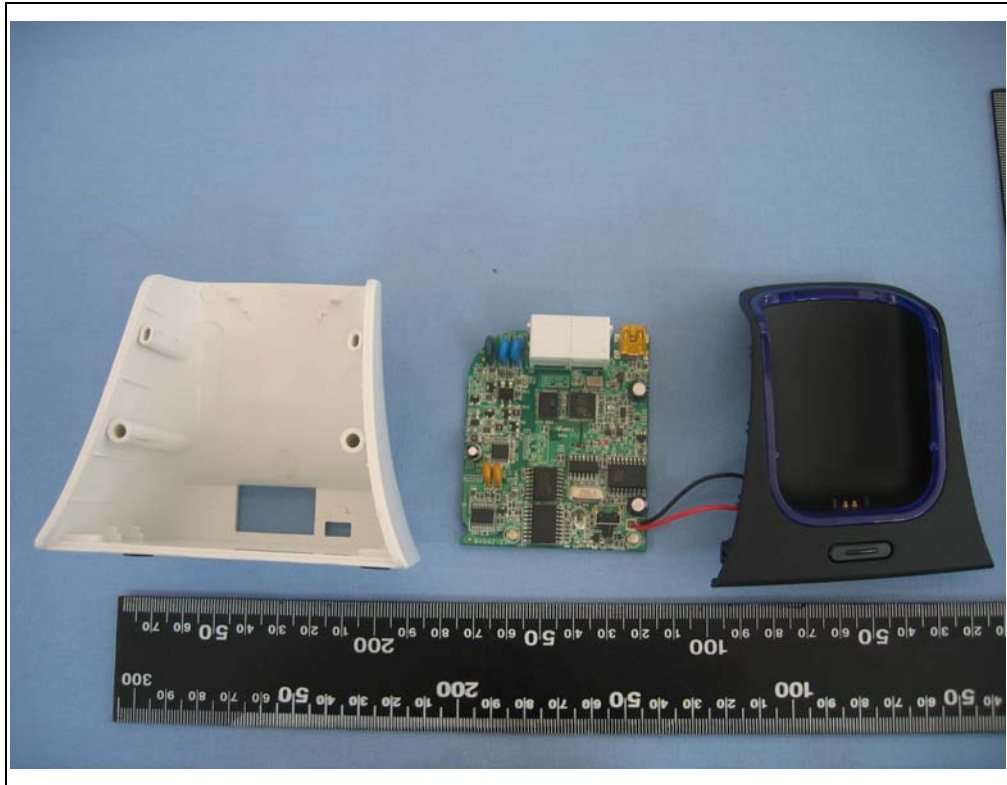

**Spectrum Research & Testing Lab., Inc.**  
No. 101-10, Ling 8, Shan-Tong Li,  
Chung-Li City, Taoyuan,  
Taiwan, R.O.C.

Photo Page: 1 of 5

- Inside( BV-002)

**Spectrum Research & Testing Lab., Inc.**  
No. 101-10, Ling 8, Shan-Tong Li,  
Chung-Li City, Taoyuan,  
Taiwan, R.O.C.

Photo Page: 2 of 5

**PHOTOS OF EUT- PCB( BV-002)**