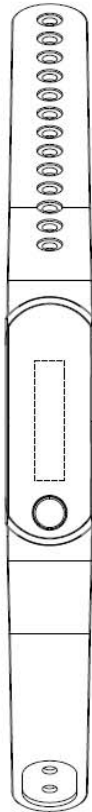

ID Label info & Label Location

FCC ID : Q7Z-15062R1

Back View

13.78 mm

6.25mm

28.32mm

Enlarged View

Side View