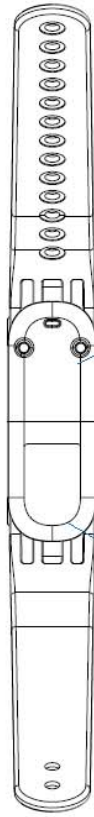

ID Label info & Label Location

FCC ID : Q7Z-15062R1

Back View

13.78 mm

6.25mm

28.32mm

Enlarged View

Side View